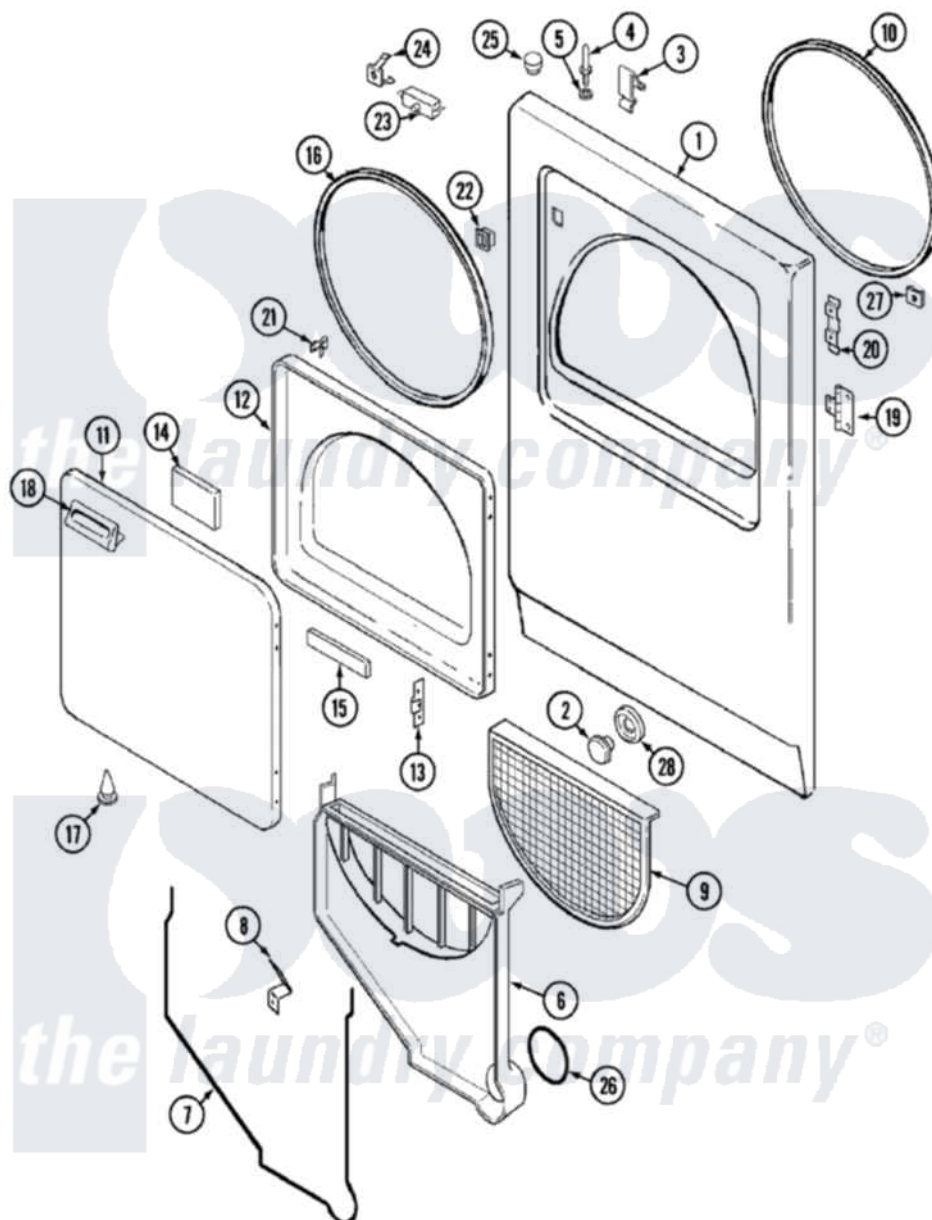

Admiral LDGA500AAM 03 - DOOR (AAx)

Admiral [Residential Admiral LDGA500AAM Dryer Parts](#) Parts Diagram 03 - DOOR (AAx)

[Click on the part number to view part](#)

Item	Original Part Number	Replaced By	Status	Part Description
1	53-0727-24		Not Available	PANEL, FRONT (ALM)GAS
2	25-7817		Not Available	CLIP, U-TYPE
"	25-7820	489478		Screw, 8 X 1/2
3	25-7220			Clip, Cabinet Top
4	53-0643			Pin, Locator
5	25-0224	3400029		Nut, Adapter Plate
"	53-0200			Sleeve, Locator Pin
6	25-7810	415013-35		Screw
"	53-1299	12001324		Duct Kit, Collector
7	53-0204			Seal
8	53-0123			Clip
9	53-0918			Filter, Lint
10	53-1756	31001747		Seal Assembly
11	53-0154-24			Panel, Outer Door
12	53-0912-24		Not Available	PANEL, INNER DOOR (ALM)
13	53-0119			Clip, Hinge

14	53-1490		Door Pad
15	53-1491		Door Pad
16	53-0648	31001529	Seal, Door
"	25-7770	3196169	Screw, Element
17	25-7889		Plug Button
18	31001115	31001482	Handle, Door
"	25-7810	415013-35	Screw
"	53-0928	53-0927	Handle, Door
19	53-1492		Hinge, Dryer Door
"	25-7809		Screw, No.6-20 1/2 Flthd Torx
20	53-0121	Not Available	TWIN NUT
21	LA-1003		Door Catch Kit
"	53-2364	LA-1003	Door Catch Kit
22	25-7828	489483	Screw 10-32 X 1/2
"	53-0187	LA-1003	Door Catch Kit
23	LA-1005		Switch Kit
"	53-0148		Switch, Door
24	63-5990	31001319	Clip, Switch
25	33-2653		Bumper, Cabinet
26	53-0161	Not Available	PLUG, GAS ACCESS (ALM)
27	53-0162	Not Available	BUTTON, GAS ACCESS (ALM)
28	53-0203	12001324	Duct Kit, Collector