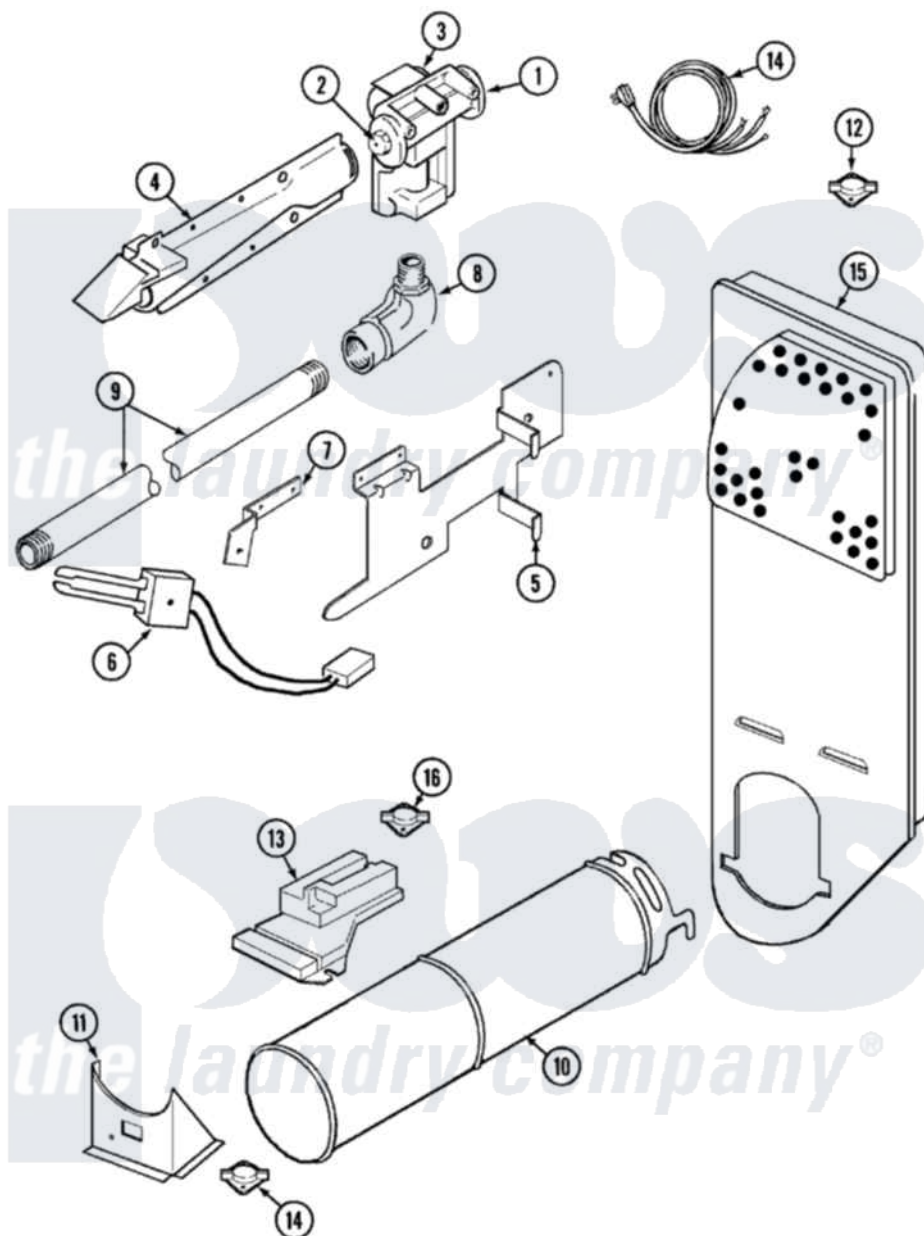

Admiral LDGA500AAM 04 - GAS CARRYING (AAx)

Admiral [Residential Admiral LDGA500AAM Dryer Parts](#) Parts Diagram 04 - GAS CARRYING (AAx)
 Click on the part number to view part

Item	Original Part Number	Replaced By	Status	Part Description
1	63-6786N	306176		Valve, Gas
"	63-2098		Not Available	TAIL PIECE
"	60-6846			Union Nut
2	63-3570			Burner Orifice
3	63-6615	279834		Coil-Valve
"	63-6614	279834		Coil-Valve
4	63-6682	31001784		Burner
5	25-7741	W10116760		Screw
"	53-0140			Mtg Bracket
6	53-0689	31001556		Igniter
7	25-2134	W10116760		Screw
"	25-3034			Clip, Wiring
"	25-7744	8281196		Screw
"	53-0686		Not Available	BRACKET
8	53-0101	31001042		Valve, Gas Shut Off
9	25-7741	W10116760		Screw

"	53-2362	31001777	Main Gas L
10	25-3032		Not Available WIRING CLIP
"	53-1884		Housing, Heater
11	25-3092	90767	Screw, 8A X 3/8 HeX Washer Head Tapping
"	25-7741	W10116760	Screw
"	53-2363		Support, Heater Housing
12	53-0143	LA-1053	Fuse Kit, Thermal
"	25-0168		Screw
13	63-5013	338906	Radiant, Sensor
"	25-2134	W10116760	Screw
14	63-6259	31001547	Cord, Power
15	25-7819	M0217225	Screw
"	53-1706		Inlet Air Duct Assembly
"	25-7741	W10116760	Screw
16	LA-1053		Fuse Kit, Thermal
"	53-1096	LA-1053	Fuse Kit, Thermal
"	25-3032		Not Available WIRING CLIP
"	53-1182		Fuse, Thermal
"	25-0168		Screw
17	12001031		Conversion Kit
"	63-6766		Conversion Kit