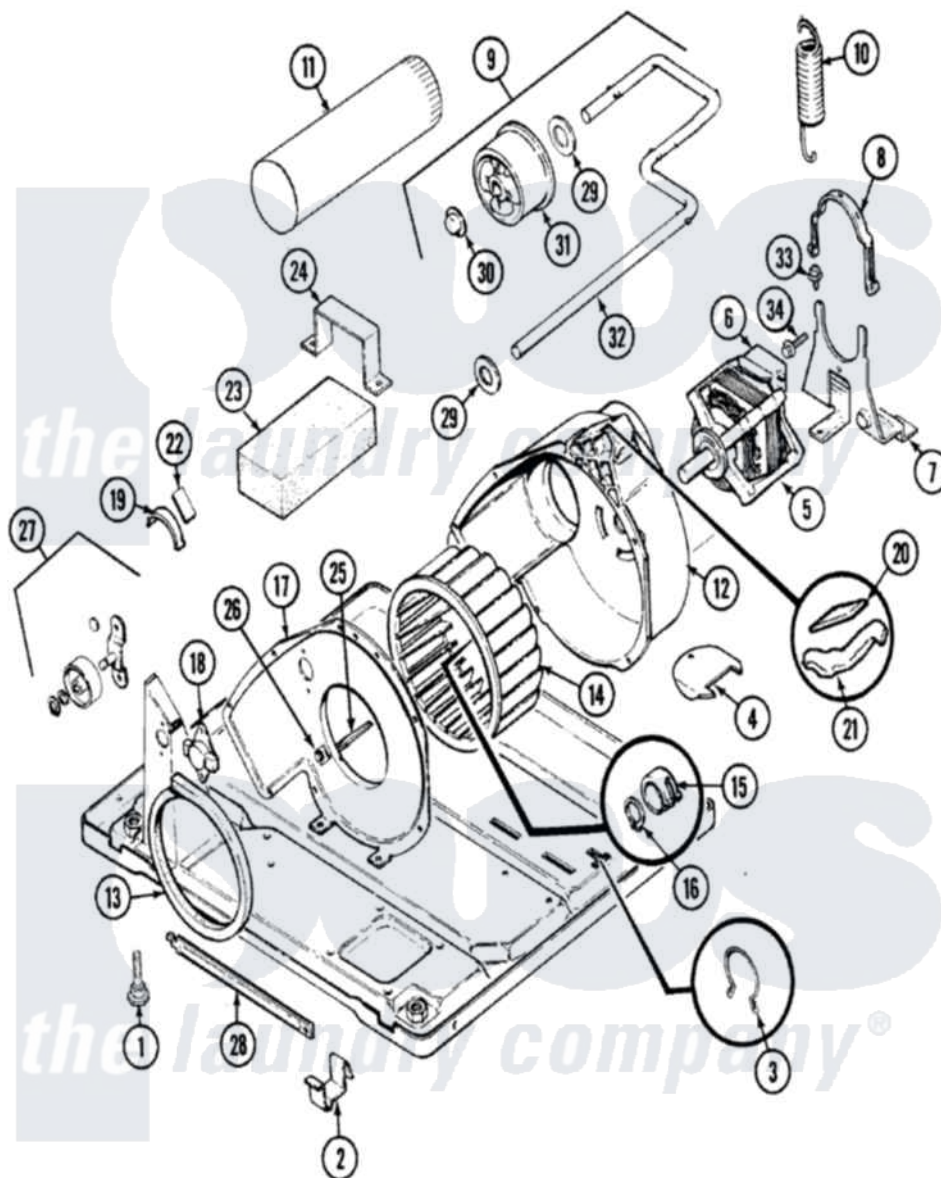

# Admiral LDGA500AAM 05 - MOTOR & DRIVE (AAX)

Admiral [Residential Admiral LDGA500AAM Dryer Parts](#) Parts Diagram 05 - MOTOR & DRIVE (AAX)  
 Click on the part number to view part

Item	Original Part Number	Replaced By	Status	Part Description
1	63-5834		Not Available	LEG, LEVELING
2	<a href="#">53-0120</a>			Clip, Front Panel
3	25-7027	<a href="#">16515</a>		Clip
4	25-7741	<a href="#">W10116760</a>		Screw
"	<a href="#">53-1921</a>			Shield, Wiring
5	31001015	<a href="#">W10410996</a>		Motor-Drive
6	53-0693	<a href="#">53-0332</a>		Motor Switch
7	25-7811		Not Available	SCREW
"	53-1932	<a href="#">31001570</a>		Bracket, Motor
8	53-0214	<a href="#">660658</a>		Clamp, Motor Mounting 343481 685441
9	<a href="#">53-2287</a>			Idler Assembly
10	53-2209	<a href="#">31001465</a>		Spring, Idler
11	<a href="#">53-0134</a>			Duct, Exhaust
"	25-2134	<a href="#">W10116760</a>		Screw
12	<a href="#">53-1801</a>			Housing, Blower
13	53-0203	<a href="#">12001324</a>		Duct Kit, Collector