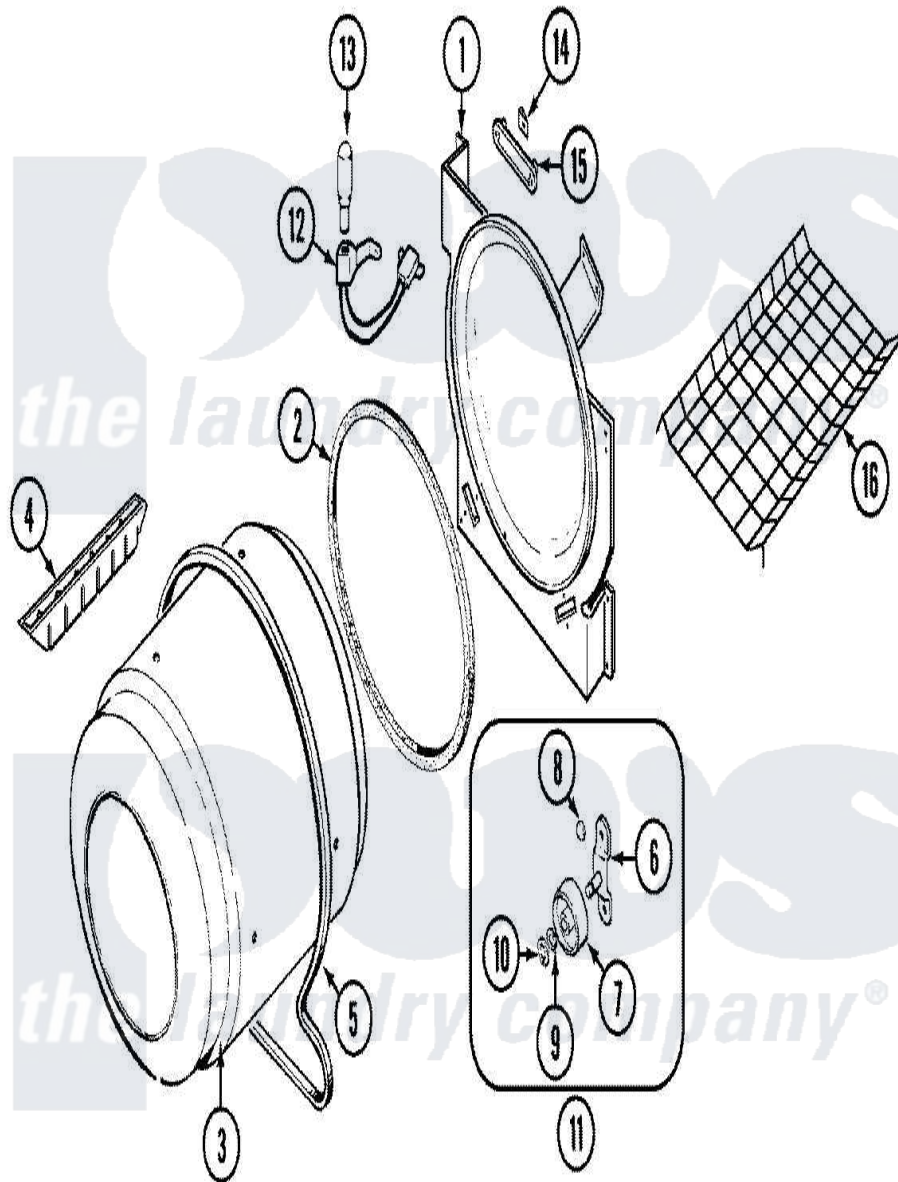

Admiral LDGA500AAM 06 - TUMBLER (AAx)

Admiral [Residential Admiral LDGA500AAM Dryer Parts](#) Parts Diagram 06 - TUMBLER (AAx)
 Click on the part number to view part

Item	Original Part Number	Replaced By	Status	Part Description
1	53-1709	LA-1054		Dryer Bulkhead Kit
"	25-7733	681414		Screw, 10AB X 1/2
2	53-0281	31001747		Seal Assembly
3	53-1250			Cylinder
4	53-1249		Not Available	BAFFLE, WHITE
"	25-7759	3196164		Screw
5	31001026	341241		Belt
6	25-7101	3351614		Screw, Gearcase Cover Mounting
"	53-0197			Support Assembly-Cylinder Rear
7	53-1578	31001096		Roller
8	25-7813			Spacer
9	25-7814			Washer
10	25-7854			Ring, Retaining
11	LA-1008			Rr Roller Kit
12	25-3457			Screw, Sems

"	53-1580		Receptacle Assembly
13	53-0570	A3167501	Lamp Oven, Int.
14	25-3562	3195558	Nut
15	53-0174		Lens, Bulb
16	53-0772	21001495	Rack, Drying