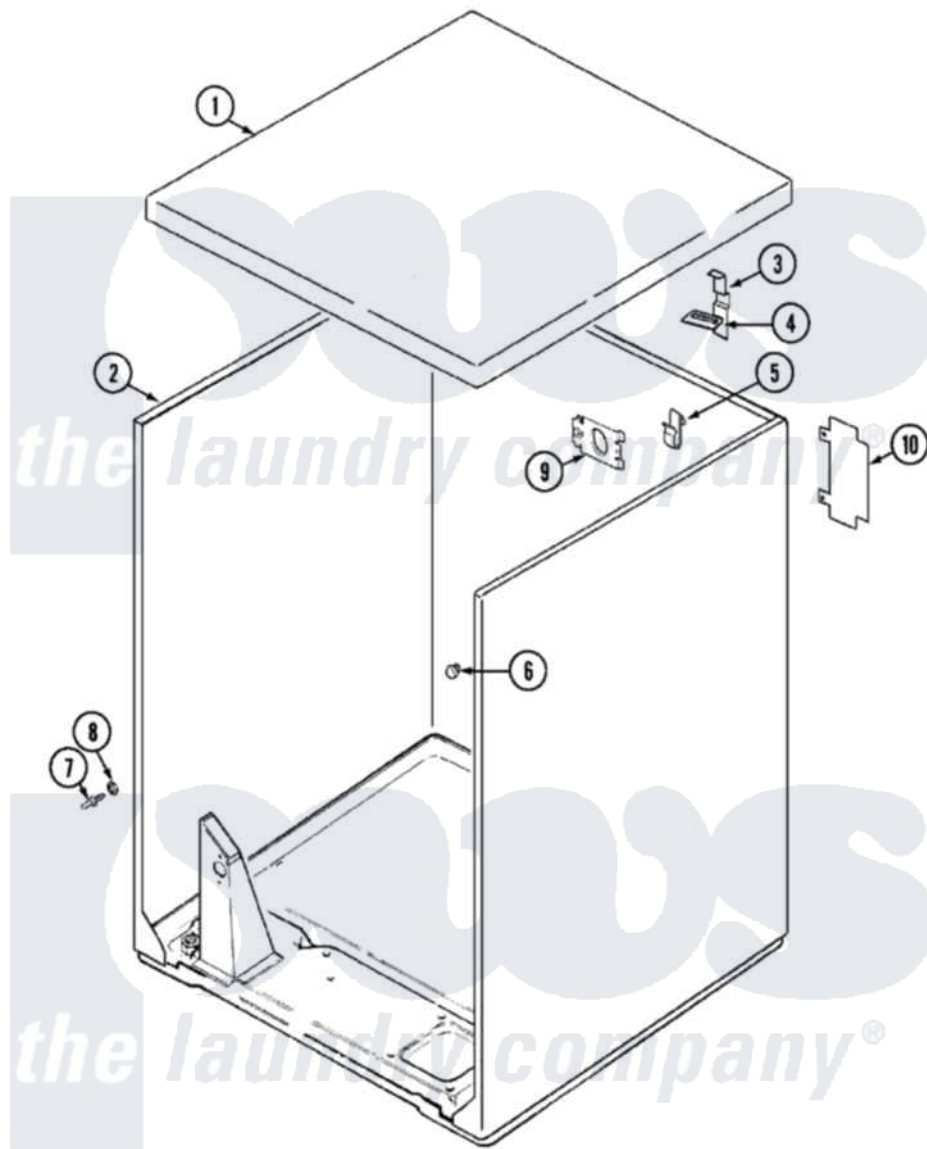

Admiral LDGA500AAW 01 - CABINET

Admiral [Residential Admiral LDGA500AAW Dryer Parts](#) Parts Diagram 01 - CABINET
 Click on the part number to view part

Item	Original Part Number	Replaced By	Status	Part Description
1	53-2435		Not Available	TOP, CABINET
2	53-2147	31001714		Cabinet And Base Assembly
3	63-5712			Hinge, Cabinet Top
4	33-0930			Pad, Top Hinge
"	25-3092	90767		Screw, 8A X 3/8 HeX Washer Head Tapping
5	25-3034			Clip, Wiring
6	33-2653			Bumper, Cabinet
7	53-0643			Pin, Locator
8	53-0200			Sleeve, Locator Pin
"	25-0224	3400029		Nut, Adapter Plate
9	53-0284			Cover, Terminal
10	53-0136			Cover, Supply Cord
"	25-7857	90767		Screw, 8A X 3/8 HeX Washer Head Tapping