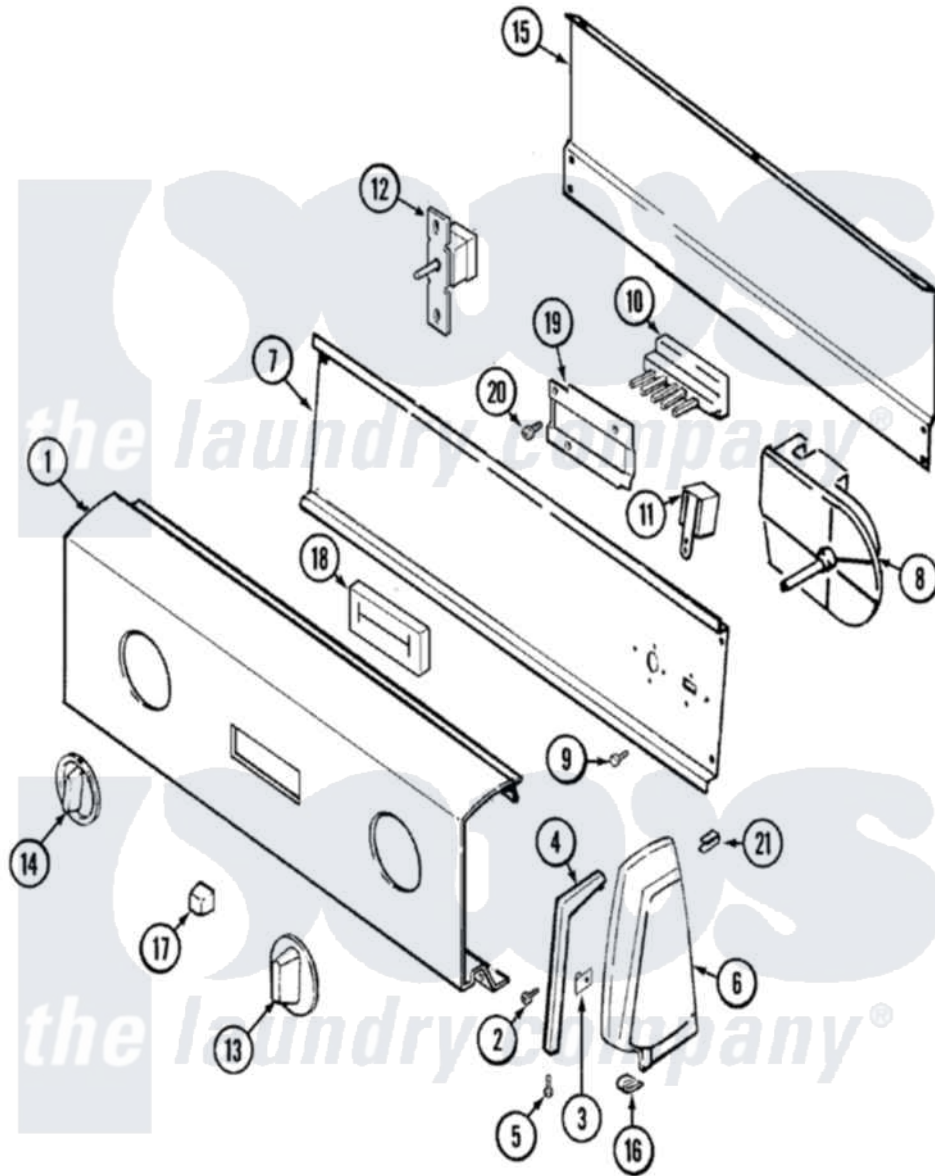

Admiral LDGA500AAW 02 - CONTROL PANEL

Admiral [Residential Admiral LDGA500AAW Dryer Parts](#) Parts Diagram 02 - CONTROL PANEL
 Click on the part number to view part

Item	Original Part Number	Replaced By	Status	Part Description
1	25-3457			Screw, Sems
"	53-2427		Not Available	CONTROL PANEL
2	25-7793			Screw
3	25-7702			Speedclip, End Cap To Control Panel
4	53-0278		Not Available	TRIM, END CAP (LT)
"	53-0277		Not Available	TRIM, END CAP (RT)
5	25-7760			Screw
6	35-2488	21001452		Cap- End
"	35-2487	21001451		Cap- End
7	25-3092	90767		Screw, 8A X 3/8 HeX Washer Head Tapping
"	53-1678		Not Available	CONTROL SHIELD
8	53-1816		Not Available	TIMER
9	25-7435	33002917		Screw, No.10-16
10	31001010		Not Available	SWITCH, PUSHBUTTON
"	25-3092	90767		Screw, 8A X 3/8 HeX Washer

	25-3092	90767		Head Tapping
11	25-3092	90767		Screw, 8A X 3/8 HeX Washer Head Tapping
"	53-1639			Buzzer Assembly
12	53-0346	53-1263		Rotary Switch
13	53-1533	31001219		Knob Ski
14	35-2185	21001283		Knob, Selector---Piq
15	35-2688	21001460		Shield, Rear
"	25-3092	90767		Screw, 8A X 3/8 HeX Washer Head Tapping
16	25-7851			Speedclip, End Cap To Top
"	25-2219			Screw
17	35-2588		Not Available	PUSHBUTTON - BLACK
18	35-3394		Not Available	PAD, SWITCH
19	33-6621		Not Available	BRACKET, SWITCH
20	25-7712		Not Available	SCREW
"	25-3092	90767		Screw, 8A X 3/8 HeX Washer Head Tapping
21	25-7852			Speedclip, Rr Shld To End Cap
22	31001046		Not Available	MANUAL, USE & CARE
"	31001008			Manual, Use And Care
23	16002079		Not Available	GUIDE, QUICK REF - ADMIRAL