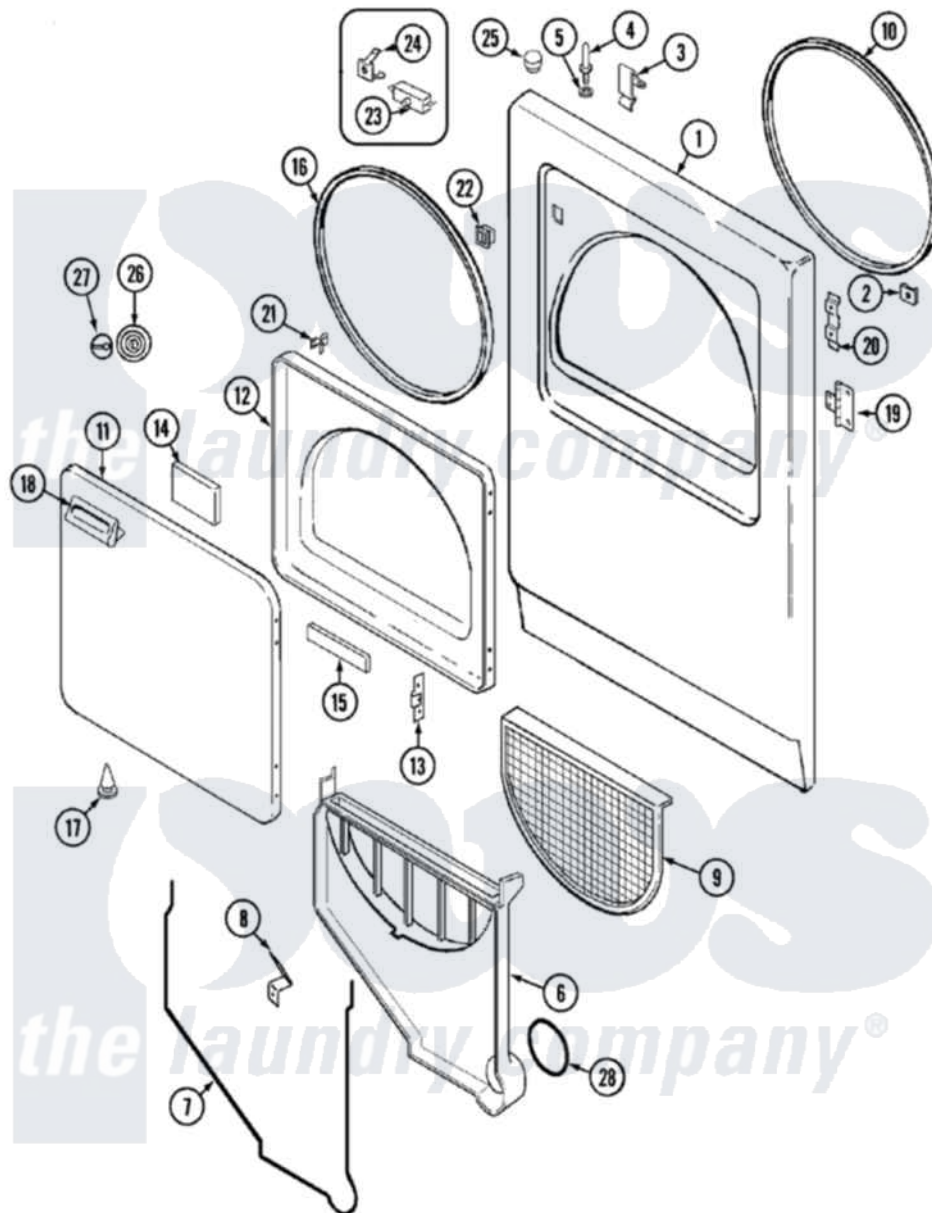

# Admiral LDGA500AAW 03 - DOOR

Admiral [Residential Admiral LDGA500AAW Dryer Parts](#) Parts Diagram 03 - DOOR  
 Click on the part number to view part

Item	Original Part Number	Replaced By	Status	Part Description
1	53-0727	<a href="#">12001190</a>		Panel Kit
2	25-7820	<a href="#">489478</a>		Screw, 8 X 1/2
"	25-7817		Not Available	CLIP, U-TYPE
3	<a href="#">25-7220</a>			Clip, Cabinet Top
4	<a href="#">53-0643</a>			Pin, Locator
5	25-0224	<a href="#">3400029</a>		Nut, Adapter Plate
"	<a href="#">53-0200</a>			Sleeve, Locator Pin
6	25-7810	<a href="#">415013-35</a>		Screw
"	53-1299	<a href="#">12001324</a>		Duct Kit, Collector
7	<a href="#">53-0204</a>			Seal
8	<a href="#">53-0123</a>			Clip
9	<a href="#">53-0918</a>			Filter, Lint
10	53-1756	<a href="#">31001747</a>		Seal Assembly
11	<a href="#">53-0154</a>			Panel, Outer Door
12	53-0912		Not Available	PANEL, INNER DOOR (WHT)
13	<a href="#">53-0119</a>			Clip, Hinge

14	<a href="#">53-1490</a>		Door Pad
15	<a href="#">53-1491</a>		Door Pad
16	25-7770	<a href="#">3196169</a>	Screw, Element
"	53-0648	<a href="#">31001529</a>	Seal, Door
17	<a href="#">25-7889</a>		Plug Button
18	31001115	<a href="#">31001482</a>	Handle, Door
"	25-7810	<a href="#">415013-35</a>	Screw
"	<a href="#">53-0927</a>		Handle, Door
"	53-0928	<a href="#">53-0927</a>	Handle, Door
19	<a href="#">25-7809</a>		Screw, No.6-20 1/2 Flthd Torx
"	<a href="#">53-1492</a>		Hinge, Dryer Door
20	53-0121	Not Available	TWIN NUT
21	53-2364	<a href="#">LA-1003</a>	Door Catch Kit
"	<a href="#">LA-1003</a>		Door Catch Kit
22	25-7828	<a href="#">489483</a>	Screw 10-32 X 1/2
"	53-0187	<a href="#">LA-1003</a>	Door Catch Kit
23	<a href="#">53-0148</a>		Switch, Door
"	<a href="#">LA-1005</a>		Switch Kit
24	63-5990	<a href="#">31001319</a>	Clip, Switch
25	<a href="#">33-2653</a>		Bumper, Cabinet
26	53-0155	Not Available	PLUG, GAS ACCESS (WHT)
27	<a href="#">53-0156</a>		Button, Gas Access
28	53-0203	<a href="#">12001324</a>	Duct Kit, Collector