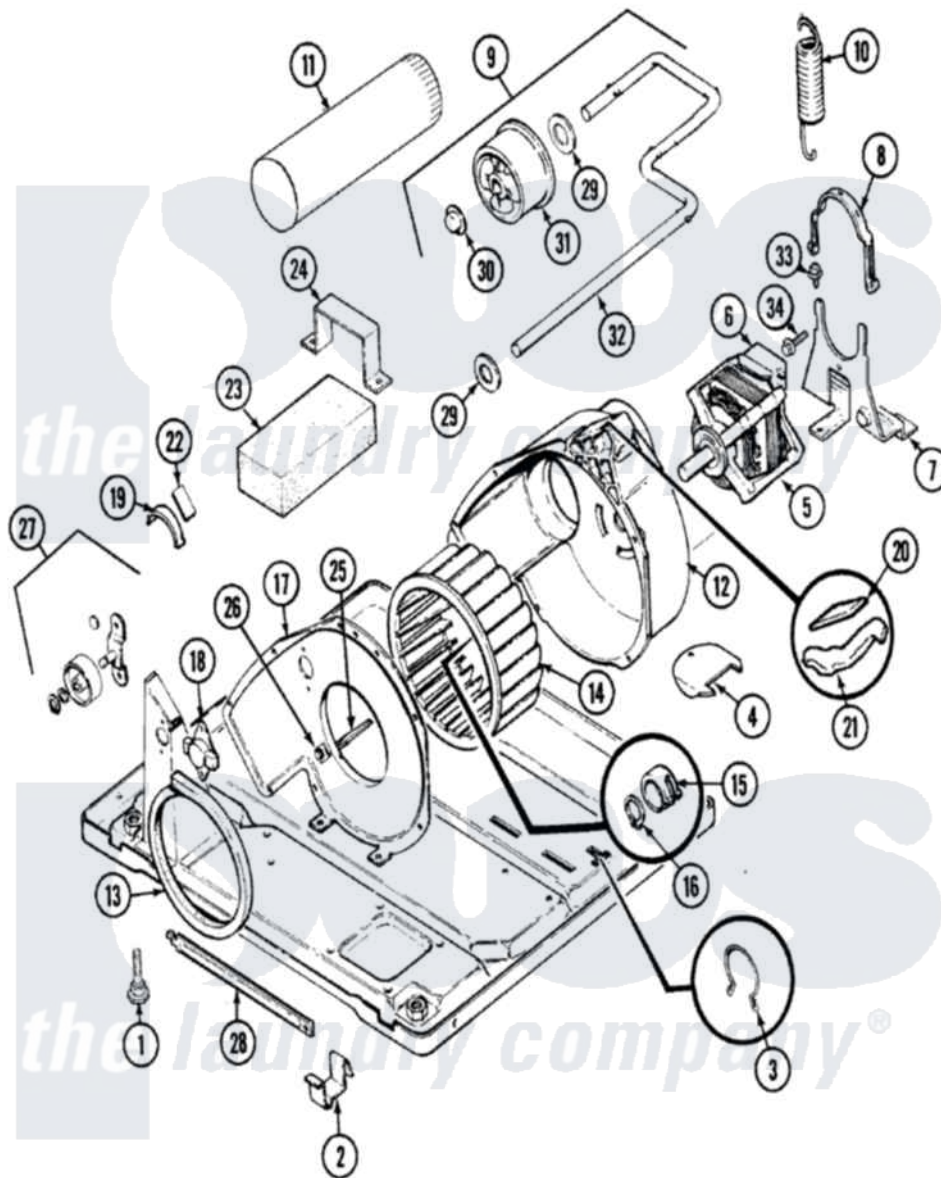

Admiral LDGA500AAW 05 - MOTOR & DRIVE

Admiral [Residential Admiral LDGA500AAW Dryer Parts](#) Parts Diagram 05 - MOTOR & DRIVE
 Click on the part number to view part

Item	Original Part Number	Replaced By	Status	Part Description
1	63-5834		Not Available	LEG, LEVELING
2	53-0120			Clip, Front Panel
3	25-7027	16515		Clip
4	53-1921			Shield, Wiring
"	25-7741	W10116760		Screw
5	53-2275	W10410996		Motor-Drve
"	31001015	W10410996		Motor-Drve
6	53-0693	53-0332		Motor Switch
7	25-7811		Not Available	SCREW
"	53-1932	31001570		Bracket, Motor
8	53-0214	660658		Clamp, Motor Mounting 343481 685441
9	53-2287			Idler Assembly
10	53-2209	31001465		Spring, Idler
11	53-0134			Duct, Exhaust
"	25-2134	W10116760		Screw
12	53-1801			Housing, Blower

13	53-0203	12001324	Duct Kit, Collector
14	31001043		Wheel, Blower
"	53-0106		Blower Wheel
15	25-7823	312967	Clamp, Blower Housing
16	25-7855		Ring, Retaining
17	53-1933		Not Available
			COVER, BLOWER HOUSING
"	25-7807	33002917	Screw, No.10-16
18	53-1107		Thermostat, Control
"	53-0170		Not Available
			THERMOSTAT, LO-LIMIT (120/110)
"	25-2134	W10116760	Screw
19	53-2273	31001470	Glide, Tumbler
"	LA-1006		Glide Kit, Tumbler
20	53-1684	31001356	Pad, Glide
21	53-2272	31001469	Glide, Tumbler
22	53-1684	31001356	Pad, Glide
23	53-0645		Not Available
			COUNTERWEIGHT
24	25-7732	681414	Screw, 10AB X 1/2
"	53-0644		Not Available
			BRACKET
25	53-1026		Guide, Vane Inlet
26	25-3457		Screw, Sems
27	LA-1008		Rr Roller Kit
"	LA-1007	12002126	Reinforcement Brace/Glide Kit
28	53-1625		Brace, Tumbler Support
29	25-7815		Washer
30	25-7957		Pushnut
31	53-1628	31001344	Pulley, Idler
32	53-2250	53-2287	Idler Assembly
33	25-7699		Not Available
			STRAIN RELIEF
34	25-7674		Screw