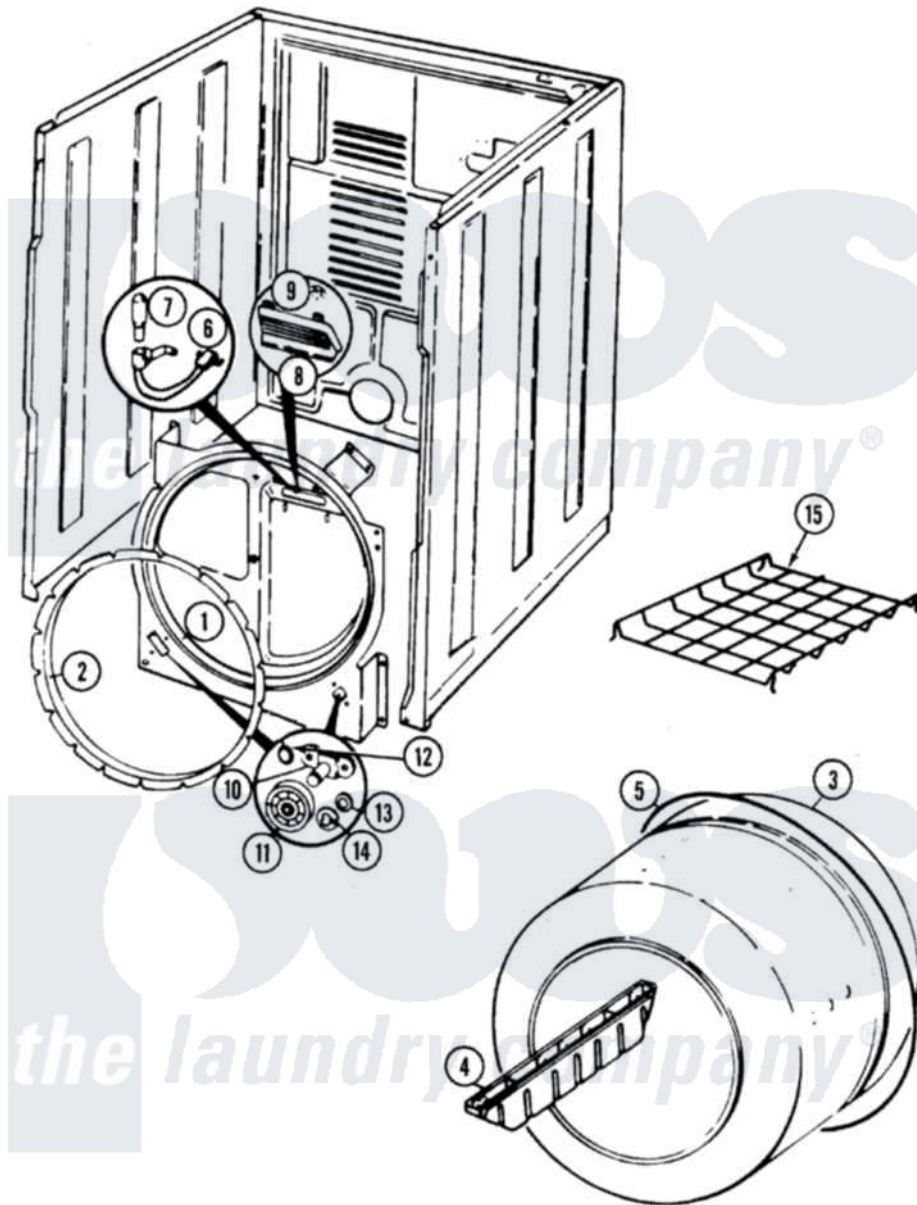

Admiral LDGA500AAW 06 - TUMBLER

Admiral Residential Admiral LDGA500AAW Dryer Parts Parts Diagram 06 - TUMBLER
 Click on the part number to view part

Item	Original Part Number	Replaced By	Status	Part Description
1	53-1709	LA-1054		Dryer Bulkhead Kit
"	25-7733	681414		Screw, 10AB X 1/2
2	53-0281	31001747		Seal Assembly
3	53-1250			Cylinder
4	53-1249		Not Available	BAFFLE, WHITE
"	25-7759	3196164		Screw
5	53-1589	341241		Belt
6	53-1580			Receptacle Assembly
"	25-3457			Screw, Sems
7	53-0570	A3167501		Lamp Oven, Int.
8	53-0174			Lens, Bulb
9	25-3562	3195558		Nut
10	25-7101	3351614		Screw, Gearcase Cover Mounting
"	53-0197			Support Assembly-Cylinder Rear
11	53-1578	31001096		Roller

12	25-7813		Spacer
13	25-7814		Washer
14	LA-1008		Rr Roller Kit
"	25-7854		Ring, Retaining
15	53-0772	21001495	Rack, Drying