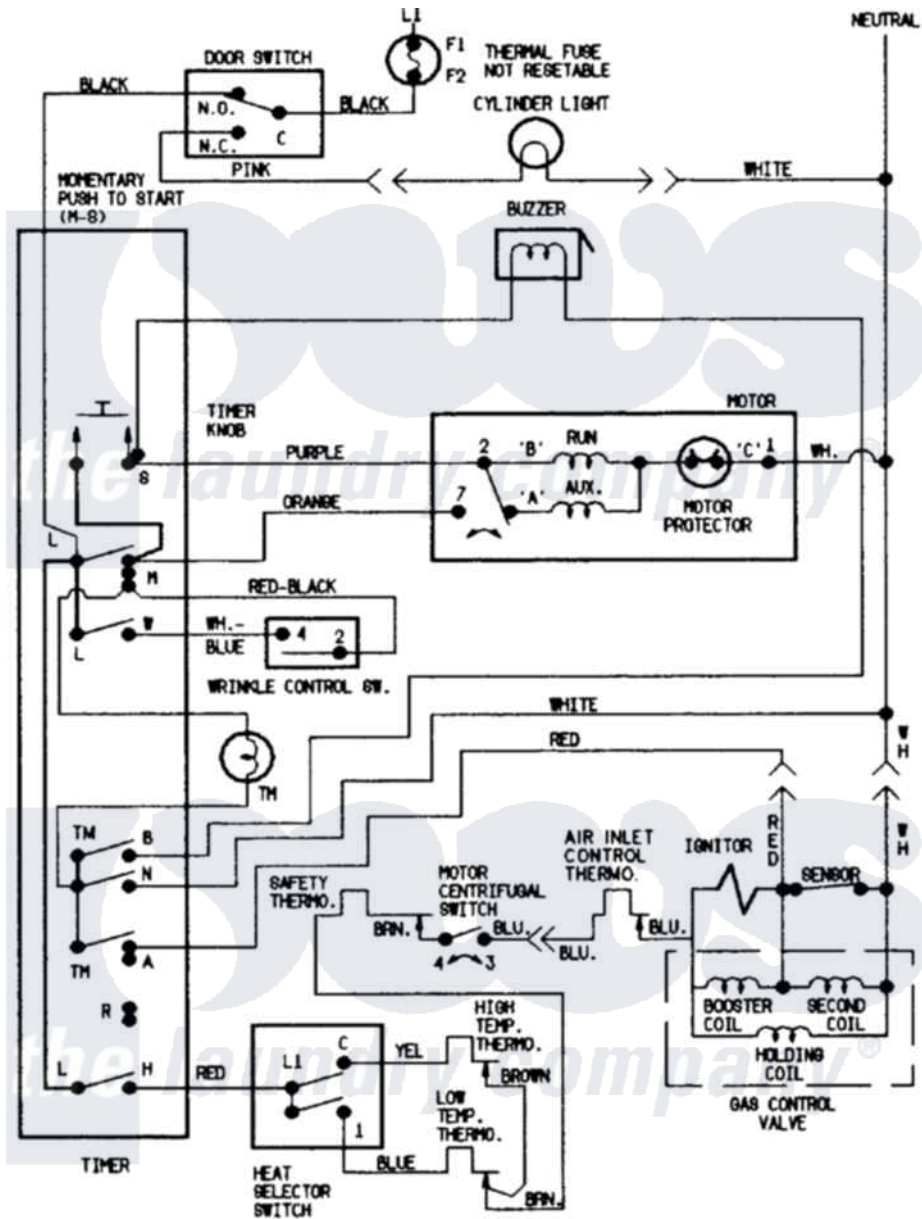

# Admiral LDGA500AAW 07 - WIRING INFORMATION

Admiral Residential Admiral LDGA500AAW Dryer Parts Parts Diagram 07 - WIRING INFORMATION  
 Click on the part number to view part

Item	Original Part Number	Replaced By	Status	Part Description
NI	15001212		Not Available	WIRING INFORMATION