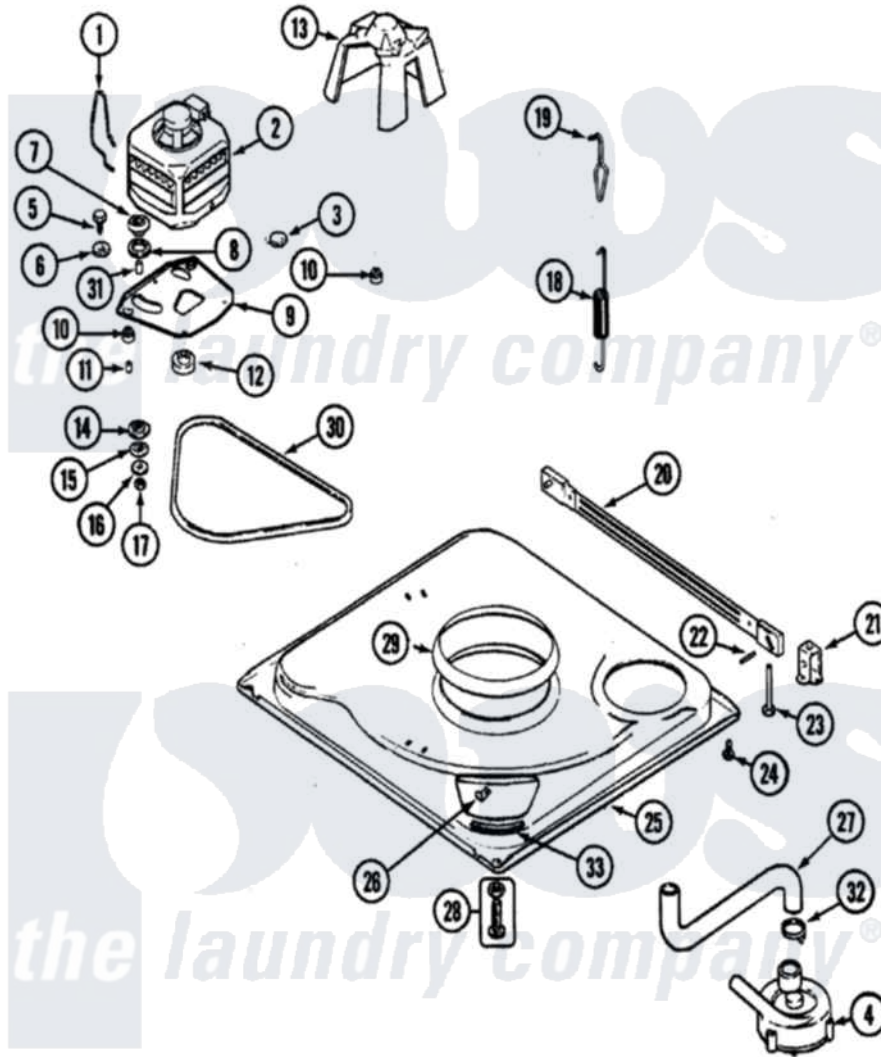

Admiral LNC6760B71 01 - BASE

Admiral [Residential Admiral LNC6760B71 Washer Parts](#) Parts Diagram 01 - BASE
 Click on the part number to view part

Item	Original Part Number	Replaced By	Status	Part Description
1	21001110	22004376		Spring, Motor Pivot
2	21001750	21001950		MoTor, 2SP 1/2hp 120V/60Hz Hi-Tor
3	21001486			Foot Slide, Isolator
4	21001873	35-6780		Pump-Water
5	25-7833	21001977		Screw
6	25-7834			Washer, Motor/Base Screw
7	33-9946			Isolator, Motor
8	35-3570			Washer, Motor Pivot
9	21001783			Plate And Screw Assembly
10	35-3646			Isolator, Motor Plate
11	25-7831			Spacer, Mounting
12	21001506	21001950		MoTor, 2SP 1/2hp 120V/60Hz Hi-Tor
13	22002721			Shield, Motor
14	35-3571			Slide, Motor Pivot
15	33-9967			Washer, Motor Isolator

16	25-7047		Washer, Flat
17	25-7325	Y707702	Locknut
18	21001598		Spring, Suspension
19	21001166		Hook, Suspension Spring
20	21001881		Bar, Stabilizer
21	35-2046		Bracket, Stabilizer
22	35-2052		Pin, Stabilizer
23	35-3020	22004469	Leg And Foot Self Stabalizing
24	31001041	308685	Side Trim)
25	21001893	12002701	Base Kit
26	25-7845		Speednut, Motor
27	21001915		Hose, Tub To Pump
28	35-3507	25001119	Foot And Pad Assembly
29	21001161	21002026	Snubber
30	21352320		Belt, Drive
31	25-7830		Spacer
32	25-6068	285655	Clamp, Hose
33	35-2065		Pad, Motor Plate