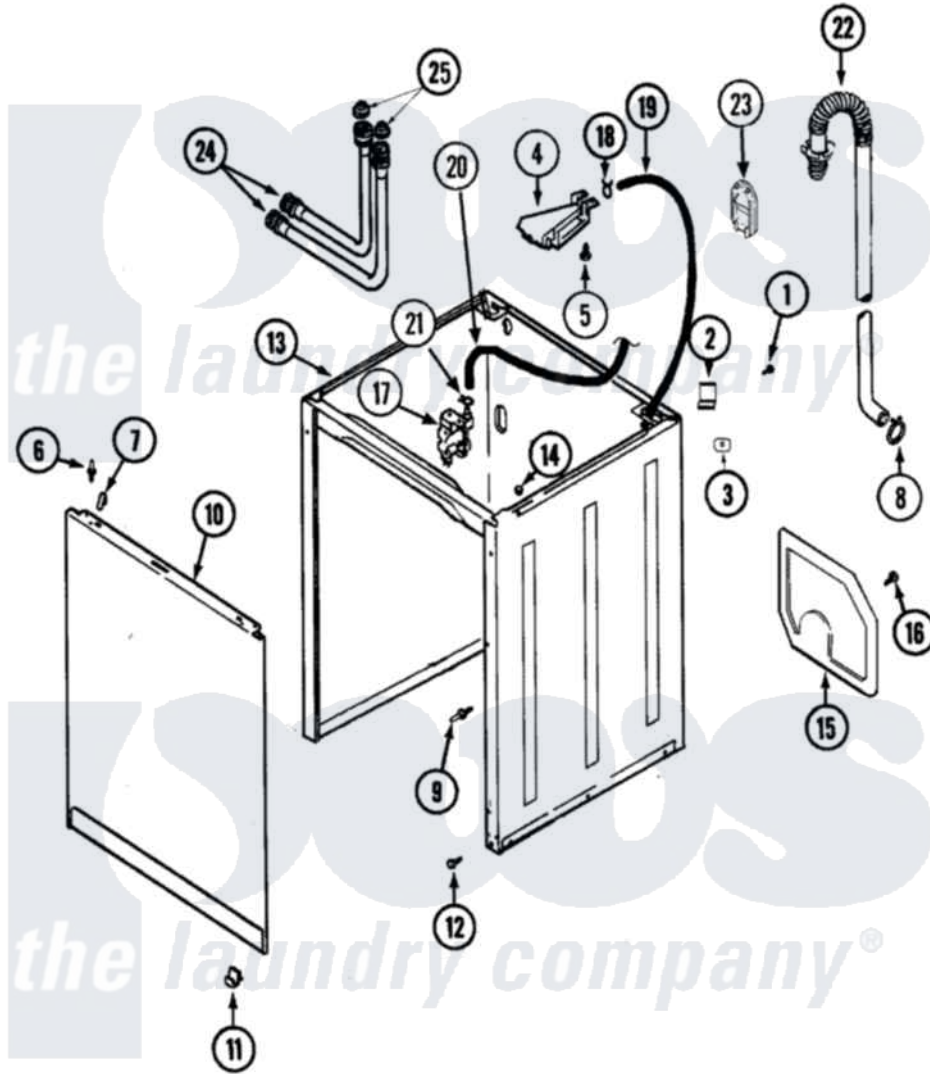

Admiral LNC6760B71 03 - CABINET

Admiral [Residential Admiral LNC6760B71 Washer Parts](#) Parts Diagram 03 - CABINET
 Click on the part number to view part

Item	Original Part Number	Replaced By	Status	Part Description
1	25-7893			Screw
2	35-2846			Hinge, Cabinet Top
3	35-4128			Pad, Hinge
4	21001760			Flume Assembly / Water Diverter
5	25-3092	90767		Screw, 8A X 3/8 HeX Washer Head Tapping
6	25-0224	3400029		Nut, Adapter Plate
"	53-0643			Pin, Locator
"	53-0200			Sleeve, Locator Pin
7	25-7220			Clip, Cabinet Top
8	21001875	285655		Clamp, Hose
9	21001829			Post, Locating
10	35-2084			Panel, Front
"	21001281			Damper, Sound Pad
11	53-0120			Clip, Front Panel
"	25-7732	681414		Screw, 10AB X 1/2

12	35-4129		Bumper, Cabinet
13	21001871		Cabinet
14	33-2653		Bumper, Cabinet
15	21001876		Shield, Rear
16	25-7732	681414	Screw, 10AB X 1/2
17	21001747	21001932	Valve, Water Inlet
18	25-7867	596669	Clamp, Manifold
19	35-2378	12002749	Hose, Flume Kit
20	21001748		Hose, Pressure Switch
21	25-7796	596669	Clamp, Manifold
22	21001872		Hose, Drain
23	21001874		Outlet, Drain Hose
24	33-7891	89503	Hose-Inlet
"	35-0874	76313	Hosefill
25	33-4264N		Strainer And Washer Kit