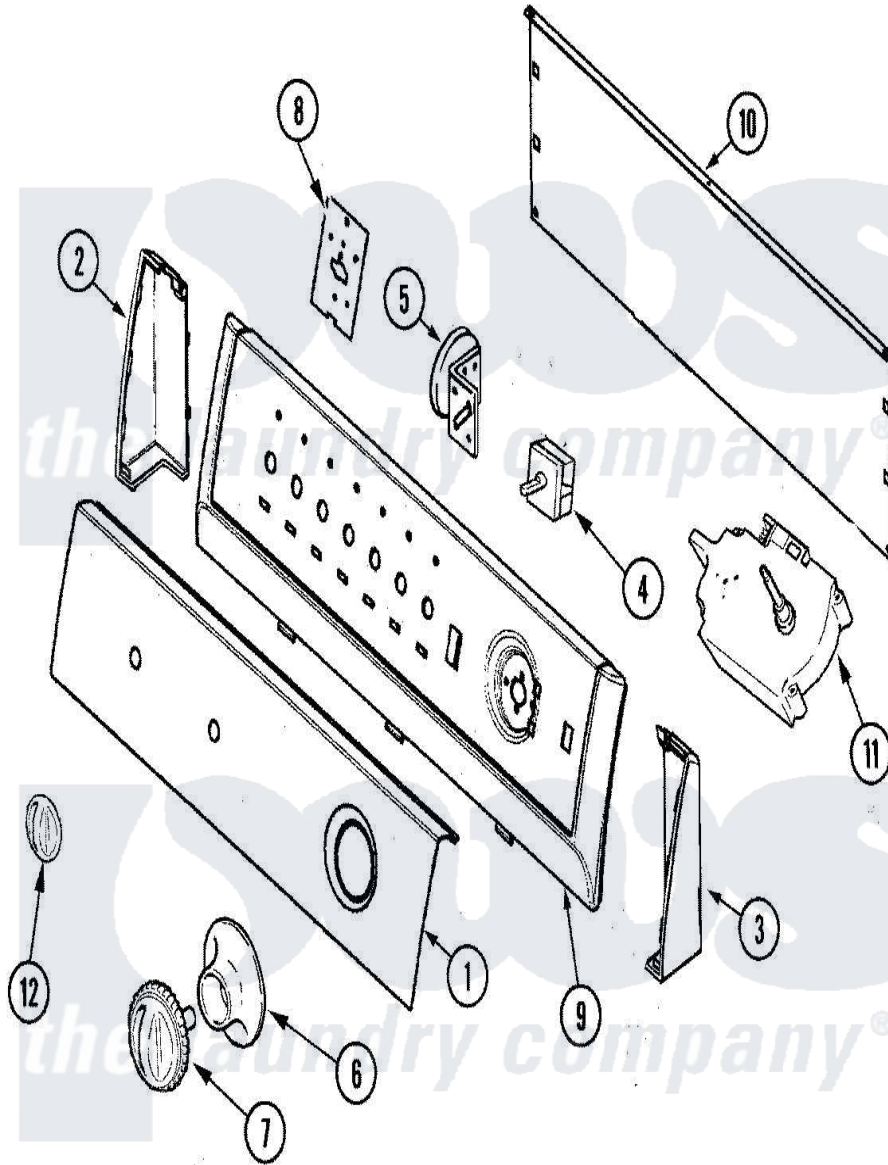

# Admiral LNC6760B71 04 - CONTROL PANEL

Admiral [Residential Admiral LNC6760B71 Washer Parts](#) Parts Diagram 04 - CONTROL PANEL  
 Click on the part number to view part

Item	Original Part Number	Replaced By	Status	Part Description
1	<a href="#">21001582</a>			Panel, Control
2	<a href="#">21001546</a>			Endcap, Panel
"	25-3092	<a href="#">90767</a>		Screw, 8A X 3/8 HeX Washer Head Tapping
3	<a href="#">21001547</a>			Endcap, Panel
"	25-3092	<a href="#">90767</a>		Screw, 8A X 3/8 HeX Washer Head Tapping
4	<a href="#">21001139</a>			Switch, Water Temp. 3 Position
"	25-3092	<a href="#">90767</a>		Screw, 8A X 3/8 HeX Washer Head Tapping
5	<a href="#">21001554</a>			Switch, Water Level
"	25-3092	<a href="#">90767</a>		Screw, 8A X 3/8 HeX Washer Head Tapping
"	<a href="#">21001882</a>			Switch, Pressure
6	<a href="#">21001520</a>			Skirt, Timer Knob
7	<a href="#">21001526</a>			Knob, Timer
8	<a href="#">21001517</a>			Shield, Control

9	<a href="#">21001552</a>		Frame , Control Panel
10	25-3092	<a href="#">90767</a>	Screw, 8A X 3/8 HeX Washer Head Tapping
"	<a href="#">21001527</a>		Shield, Rear
11	25-3092	<a href="#">90767</a>	Screw, 8A X 3/8 HeX Washer Head Tapping
"	<a href="#">21001522</a>		Timer
12	<a href="#">21001544</a>		Knob, Selector
13	<a href="#">21001933</a>		Harness, Wiring