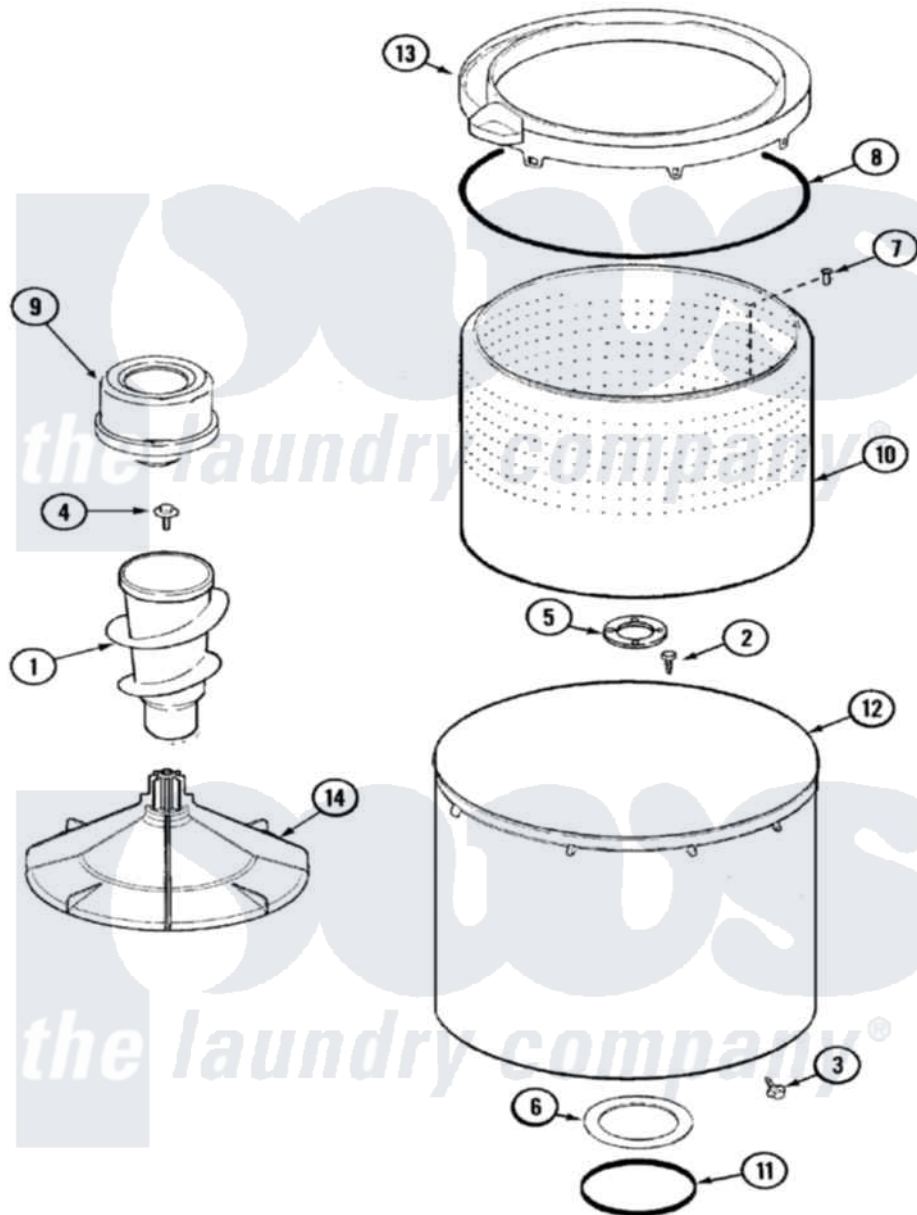

# Admiral LNC6760B71 09 - TUB

Admiral [Residential Admiral LNC6760B71 Washer Parts](#) Parts Diagram 09 - TUB  
 Click on the part number to view part

Item	Original Part Number	Replaced By	Status	Part Description
1	<a href="#">21001878</a>			Auger/Post Assembly
2	21001510	<a href="#">22002947</a>		Bolt, Tub
3	25-7953	<a href="#">22002933</a>		Screw
4	25-7948	<a href="#">W10309247</a>		Screw
5	<a href="#">35-3685</a>			Gasket, Basket To Centerpost
6	<a href="#">35-3686</a>			Gasket, Tub To Housing
7	25-7967	<a href="#">3400504</a>		Screw
8	<a href="#">35-2328</a>			Seal, Tub Top
9	<a href="#">21001905</a>			Dispenser, Fabric
10	<a href="#">21001529</a>			Basket Assembly
11	<a href="#">35-2978</a>			Seal, Tub/Housing
12	<a href="#">35-3700</a>			Tub Assembly
13	21001531		Not Available	TOP, TUB (PLASTIC)
14	<a href="#">21001530</a>			Base, Agitator