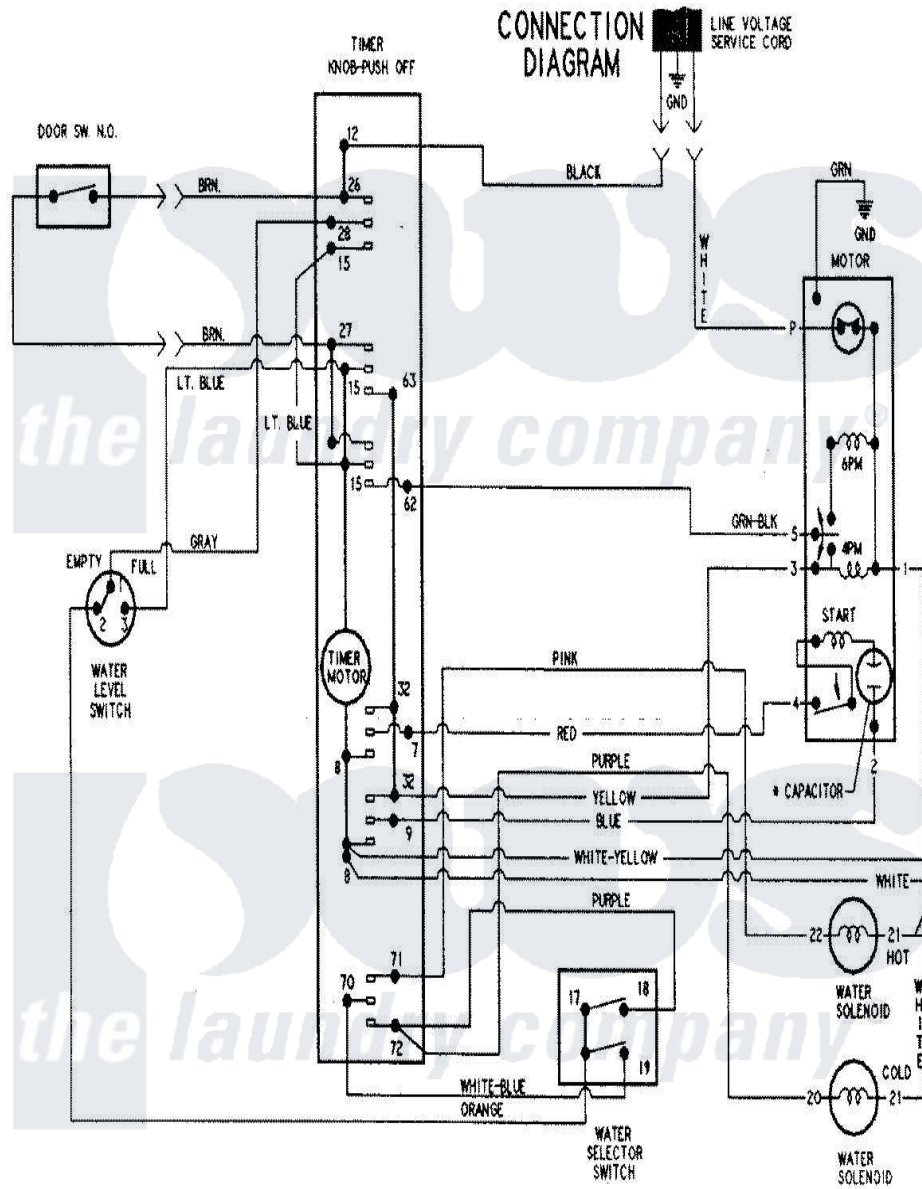

# Admiral LNC6760B71 10 - WIRING INFORMATION

Admiral Residential Admiral LNC6760B71 Washer Parts Parts Diagram 10 - WIRING INFORMATION  
 Click on the part number to view part

Item	Original Part Number	Replaced By	Status	Part Description
NI	15002616		Not Available	WIRING INFORMATION