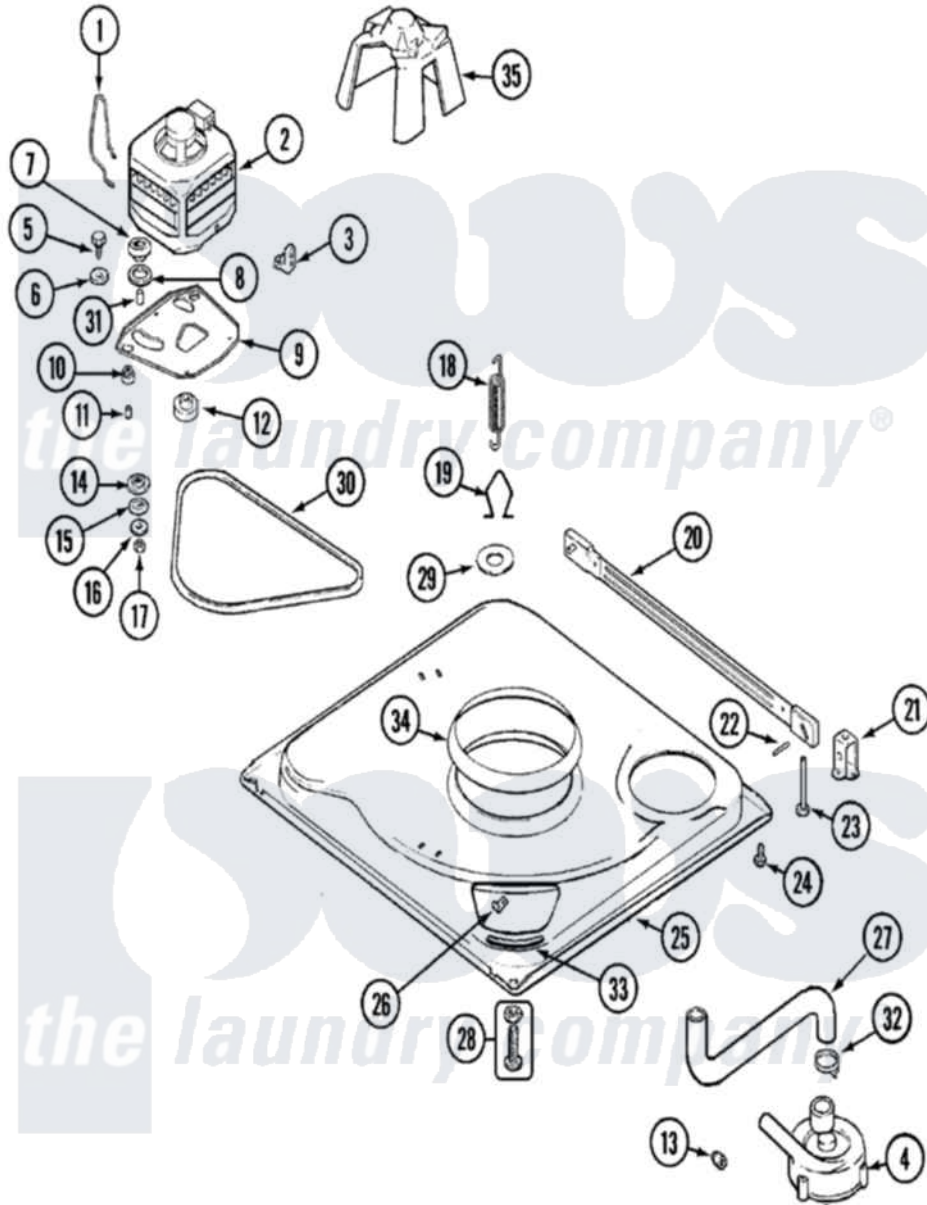

# Admiral LNC6762A01 01 - BASE

Admiral [Residential Admiral LNC6762A01 Washer Parts](#) Parts Diagram 01 - BASE  
 Click on the part number to view part

Item	Original Part Number	Replaced By	Status	Part Description
1	21001110	<a href="#">22004376</a>		Spring, Motor Pivot
2	21001750	<a href="#">21001950</a>		MoTor, 2SP 1/2hp 120V/60Hz Hi-Tor
3	<a href="#">21001486</a>			Foot Slide, Isolator
4	21001873	<a href="#">35-6780</a>		Pump-Water
"	21001732	<a href="#">35-6465</a>		Pump Assem
5	25-7833	<a href="#">21001977</a>		Screw
6	<a href="#">25-7834</a>			Washer, Motor/Base Screw
7	<a href="#">33-9946</a>			Isolator, Motor
8	<a href="#">35-3570</a>			Washer, Motor Pivot
9	21001111	<a href="#">21001783</a>		Plate And Screw Assembly
10	<a href="#">35-3646</a>			Isolator, Motor Plate
11	<a href="#">25-7831</a>			Spacer, Mounting
12	<a href="#">25-7117</a>			Set Screw
"	21001506	<a href="#">21001950</a>		MoTor, 2SP 1/2hp 120V/60Hz Hi-Tor
13	<a href="#">22002721</a>			Shield, Motor

14	<a href="#">35-3571</a>		Slide, Motor Pivot
15	<a href="#">33-9967</a>		Washer, Motor Isolator
16	<a href="#">25-7047</a>		Washer, Flat
17	25-7325	<a href="#">Y707702</a>	Locknut
18	<a href="#">21001598</a>		Spring, Suspension
19	<a href="#">21001166</a>		Hook, Suspension Spring
20	21001754	<a href="#">21001881</a>	Bar, Stabilizer
21	<a href="#">35-2046</a>		Bracket, Stabilizer
22	<a href="#">35-2052</a>		Pin, Stabilizer
23	35-3020	<a href="#">22004469</a>	Leg And Foot Self Stabalizing
24	25-7828	<a href="#">489483</a>	Screw 10-32 X 1/2
25	21001893	<a href="#">12002701</a>	Base Kit
"	21001169	<a href="#">12002701</a>	Base Kit
26	<a href="#">25-7845</a>		Speednut, Motor
27	35-3584	<a href="#">21001915</a>	Hose, Tub To Pump
28	35-3507	<a href="#">25001119</a>	Foot And Pad Assembly
29	21001161	<a href="#">21002026</a>	Snubber
30	<a href="#">35-2279</a>		Belt, Drive
31	<a href="#">25-7830</a>		Spacer
32	25-6068	<a href="#">285655</a>	Clamp, Hose
33	<a href="#">35-2065</a>		Pad, Motor Plate