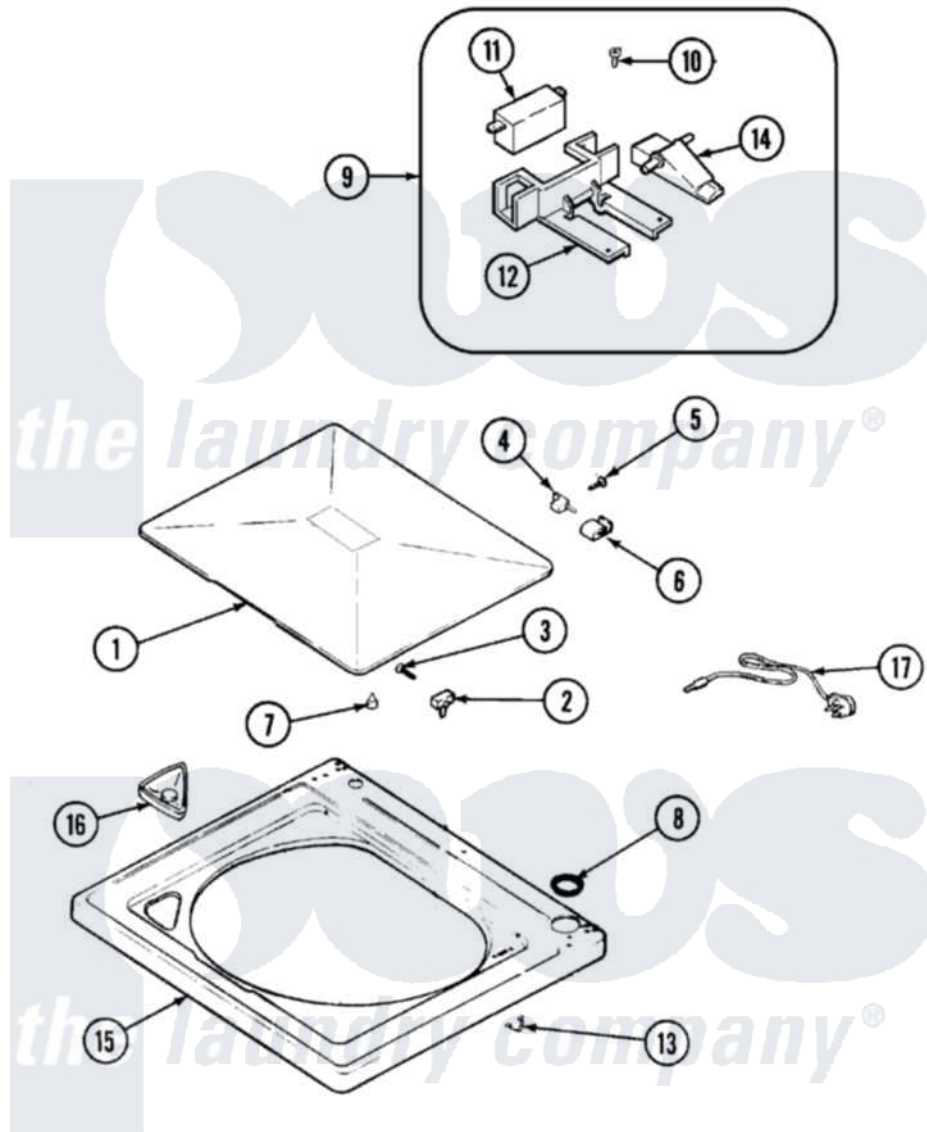

# Admiral LNC6762A01 04 - TOP

Admiral [Residential Admiral LNC6762A01 Washer Parts](#) Parts Diagram 04 - TOP  
 Click on the part number to view part

Item	Original Part Number	Replaced By	Status	Part Description
1	<a href="#">21001779</a>			Lid
2	<a href="#">43-0057</a>			Actuator, Door Switch
3	<a href="#">25-7438</a>			Screw
4	<a href="#">35-2045</a>			Pin, Hinge
5	<a href="#">25-7893</a>			Screw
6	<a href="#">35-2044</a>			Hinge, Lid
7	<a href="#">35-0581</a>			Bumper, Door
8	<a href="#">35-2063</a>			Bushing, Insulator
9	21001137	<a href="#">12001187</a>		Kit, Lid Switch Assembly
10	21001136	<a href="#">3400872</a>		Screw, 8-18 X 3/8
11	21001148	<a href="#">12001187</a>		Kit, Lid Switch Assembly
12	<a href="#">21001135</a>			Housing, Lid Switch
13	<a href="#">21001592</a>			Cord, Power
14	<a href="#">21001134</a>			Lever, Lid Switch
15	<a href="#">21001778</a>			Top, Cabinet
16	<a href="#">21001597</a>			Dispenser, Bleach