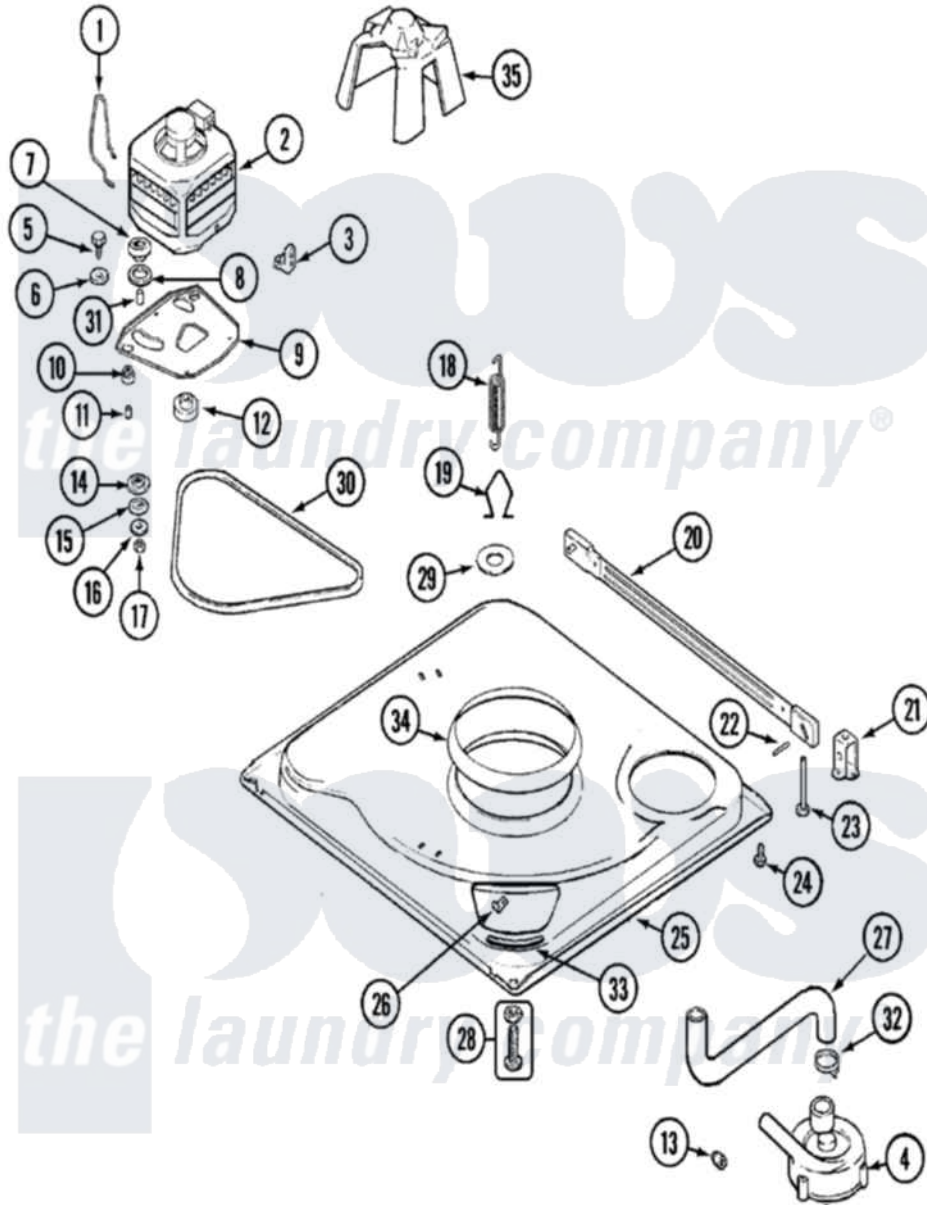

# Admiral LNC6762A71 01 - BASE

Admiral [Residential Admiral LNC6762A71 Washer Parts](#) Parts Diagram 01 - BASE  
 Click on the part number to view part

Item	Original Part Number	Replaced By	Status	Part Description
1	21001110	<a href="#">22004376</a>		Spring, Motor Pivot
2	21001750	<a href="#">21001950</a>		MoTor, 2SP 1/2hp 120V/60Hz Hi-Tor
3	<a href="#">21001486</a>			Foot Slide, Isolator
4	21001873	<a href="#">35-6780</a>		Pump-Water
"	21001732	<a href="#">35-6465</a>		Pump Assem
5	25-7833	<a href="#">21001977</a>		Screw
6	<a href="#">25-7834</a>			Washer, Motor/Base Screw
7	<a href="#">33-9946</a>			Isolator, Motor
8	<a href="#">35-3570</a>			Washer, Motor Pivot
9	21001111	<a href="#">21001783</a>		Plate And Screw Assembly
10	<a href="#">35-3646</a>			Isolator, Motor Plate
11	<a href="#">25-7831</a>			Spacer, Mounting
12	<a href="#">25-7117</a>			Set Screw
"	21001506	<a href="#">21001950</a>		MoTor, 2SP 1/2hp 120V/60Hz Hi-Tor
13	<a href="#">22002721</a>			Shield, Motor

14	<a href="#">35-3571</a>		Slide, Motor Pivot
15	<a href="#">33-9967</a>		Washer, Motor Isolator
16	<a href="#">25-7047</a>		Washer, Flat
17	25-7325	<a href="#">Y707702</a>	Locknut
18	<a href="#">21001598</a>		Spring, Suspension
19	<a href="#">21001166</a>		Hook, Suspension Spring
20	21001754	<a href="#">21001881</a>	Bar, Stabilizer
21	<a href="#">35-2046</a>		Bracket, Stabilizer
22	<a href="#">35-2052</a>		Pin, Stabilizer
23	35-3020	<a href="#">22004469</a>	Leg And Foot Self Stabalizing
24	25-7828	<a href="#">489483</a>	Screw 10-32 X 1/2
25	21001893	<a href="#">12002701</a>	Base Kit
"	21001169	<a href="#">12002701</a>	Base Kit
26	<a href="#">25-7845</a>		Speednut, Motor
27	35-3584	<a href="#">21001915</a>	Hose, Tub To Pump
28	35-3507	<a href="#">25001119</a>	Foot And Pad Assembly
29	21001161	<a href="#">21002026</a>	Snubber
30	<a href="#">35-2279</a>		Belt, Drive
31	<a href="#">25-7830</a>		Spacer
32	25-6068	<a href="#">285655</a>	Clamp, Hose
33	<a href="#">35-2065</a>		Pad, Motor Plate