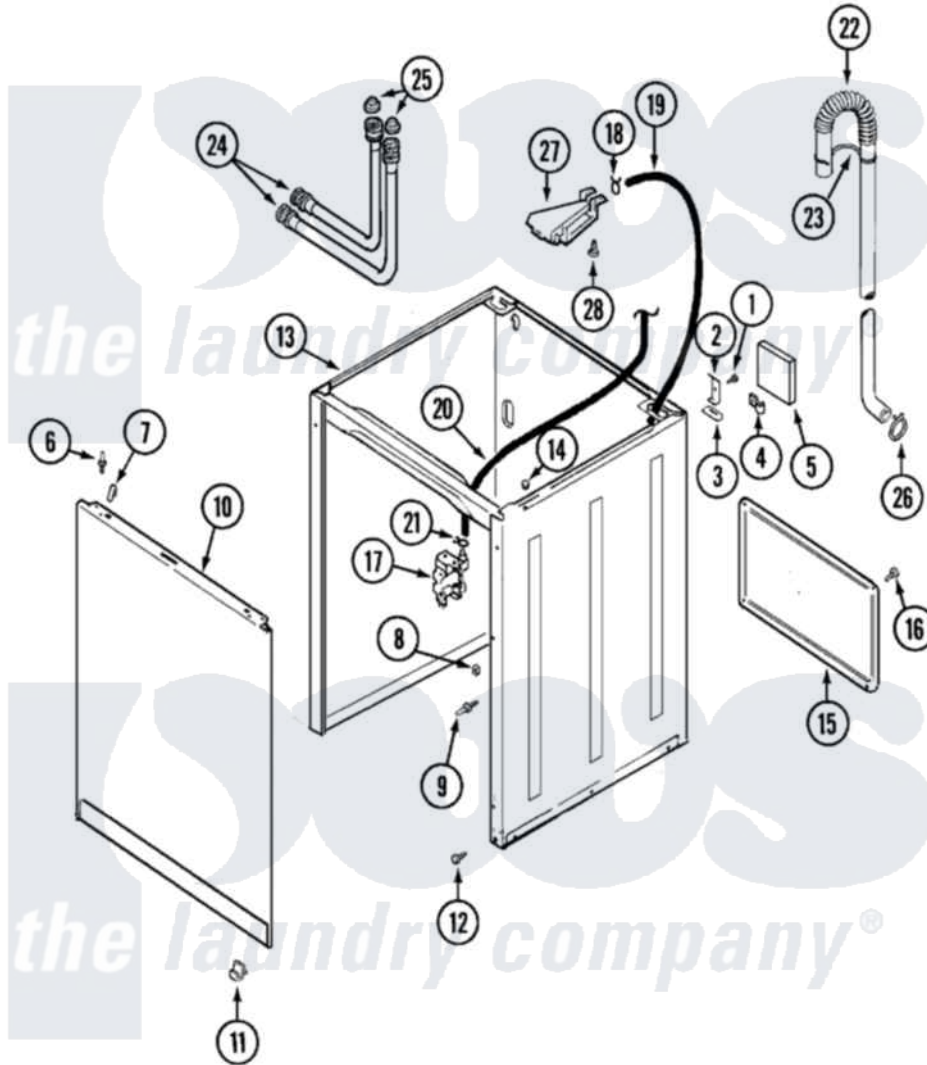

# Admiral LNC6762A71 02 - CABINET

Admiral [Residential Admiral LNC6762A71 Washer Parts](#) Parts Diagram 02 - CABINET  
 Click on the part number to view part

Item	Original Part Number	Replaced By	Status	Part Description
1	25-7732	<a href="#">681414</a>		Screw, 10AB X 1/2
2	<a href="#">21001751</a>			Hinge, Cabinet
"	<a href="#">35-2846</a>			Hinge, Cabinet Top
"	<a href="#">35-2846</a>			Hinge, Cabinet Top
3	<a href="#">35-4128</a>			Pad, Hinge
4	25-3092	<a href="#">90767</a>		Screw, 8A X 3/8 HeX Washer Head Tapping
5	35-2051	<a href="#">21001760</a>		Flume Assembly / Water Diverter
6	<a href="#">53-0643</a>			Pin, Locator
7	<a href="#">25-7220</a>			Clip, Cabinet Top
8	25-0224	<a href="#">3400029</a>		Nut, Adapter Plate
9	<a href="#">53-0200</a>			Sleeve, Locator Pin
"	<a href="#">35-4129</a>			Bumper, Cabinet
"	<a href="#">53-0643</a>			Pin, Locator
10	<a href="#">21001281</a>			Damper, Sound Pad
"	<a href="#">35-2084</a>			Panel, Front

11	<a href="#">53-0120</a>		Clip, Front Panel
12	<a href="#">35-3400</a>		Inlet Hose Assembly
"	<a href="#">35-3401</a>		Inlet Hose Assembly
13	12001801	<a href="#">21001871</a>	Cabinet
"	12001801	<a href="#">21001871</a>	Cabinet
"	21001753	<a href="#">21001871</a>	Cabinet
14	<a href="#">33-2653</a>		Bumper, Cabinet
15	25-7080	<a href="#">285655</a>	Clamp, Hose
16	<a href="#">25-7048</a>		Washer
"	<a href="#">22002960</a>		Strainer, Washer Inlet
17	21001747	<a href="#">21001932</a>	Valve, Water Inlet
"	21001396	<a href="#">35-2374N</a>	Valve, Water
18	25-7867	<a href="#">596669</a>	Clamp, Manifold
19	35-2378	<a href="#">12002749</a>	Hose, Flume Kit
20	21001060	<a href="#">21001748</a>	Hose, Pressure Switch
21	25-7796	<a href="#">596669</a>	Clamp, Manifold
22	21001512	<a href="#">21001872</a>	Hose, Drain
23	33-9537	<a href="#">22003814</a>	Retainer, Drain Hose