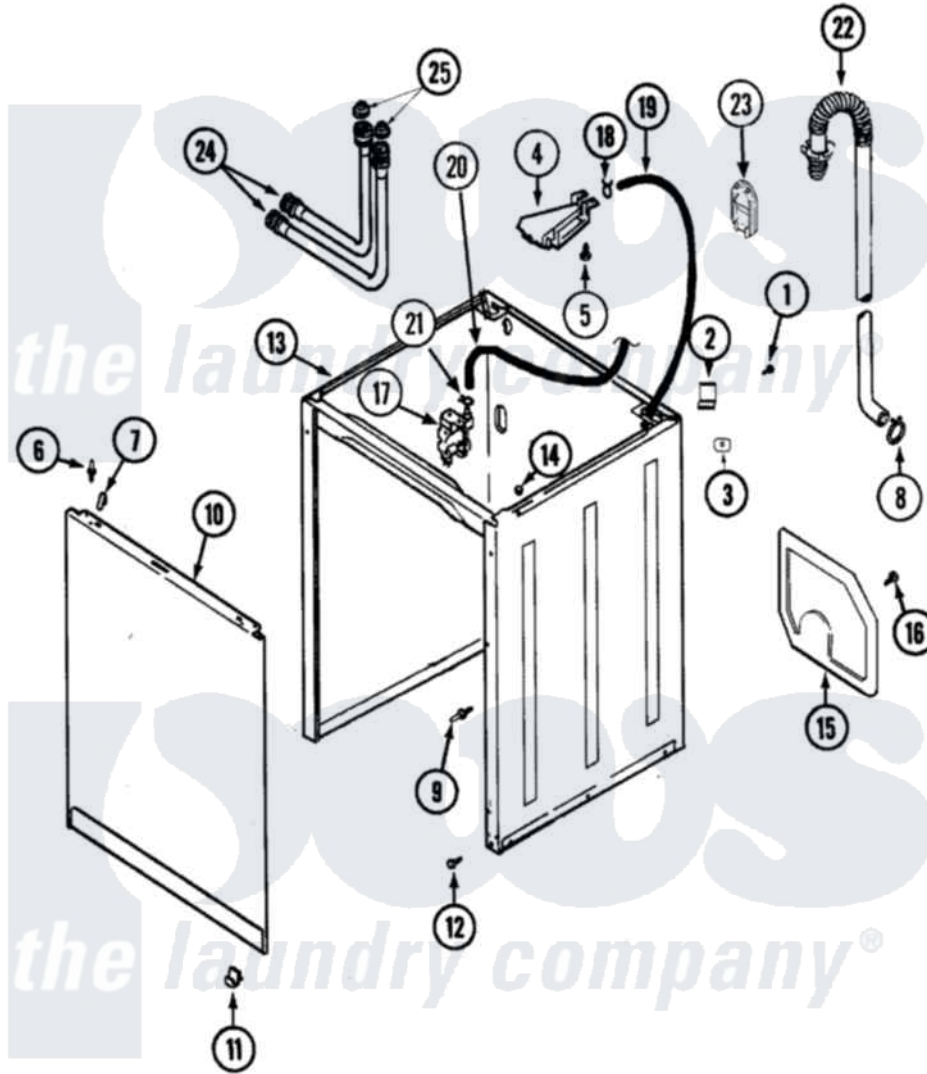

# Admiral LNC6762A71 03 - CABINET (SERIES 16)

Admiral [Residential Admiral LNC6762A71 Washer Parts](#) Parts Diagram 03 - CABINET (SERIES 16)  
 Click on the part number to view part

Item	Original Part Number	Replaced By	Status	Part Description
1	<a href="#">25-7893</a>			Screw
2	<a href="#">35-2846</a>			Hinge, Cabinet Top
3	<a href="#">35-4128</a>			Pad, Hinge
4	<a href="#">21001760</a>			Flume Assembly / Water Diverter
5	25-3092	<a href="#">90767</a>		Screw, 8A X 3/8 HeX Washer Head Tapping
6	25-0224	<a href="#">3400029</a>		Nut, Adapter Plate
"	<a href="#">53-0643</a>			Pin, Locator
"	<a href="#">53-0200</a>			Sleeve, Locator Pin
7	<a href="#">25-7220</a>			Clip, Cabinet Top
8	21001875	<a href="#">285655</a>		Clamp, Hose
9	<a href="#">21001829</a>			Post, Locating
10	<a href="#">35-2084</a>			Panel, Front
"	<a href="#">21001281</a>			Damper, Sound Pad
11	<a href="#">53-0120</a>			Clip, Front Panel
"	25-7732	<a href="#">681414</a>		Screw, 10AB X 1/2

12	<a href="#">35-4129</a>		Bumper, Cabinet
13	<a href="#">21001871</a>		Cabinet
14	<a href="#">33-2653</a>		Bumper, Cabinet
15	<a href="#">21001876</a>		Shield, Rear
16	25-7732	<a href="#">681414</a>	Screw, 10AB X 1/2
17	21001747	<a href="#">21001932</a>	Valve, Water Inlet
18	25-7867	<a href="#">596669</a>	Clamp, Manifold
19	35-2378	<a href="#">12002749</a>	Hose, Flume Kit
20	21001749	<a href="#">21001748</a>	Hose, Pressure Switch
21	25-7796	<a href="#">596669</a>	Clamp, Manifold
22	<a href="#">21001872</a>		Hose, Drain
23	<a href="#">21001874</a>		Outlet, Drain Hose
24	33-7891	<a href="#">89503</a>	Hose-Inlet
"	35-0874	<a href="#">76313</a>	Hosefill
25	<a href="#">33-4264N</a>		Strainer And Washer Kit