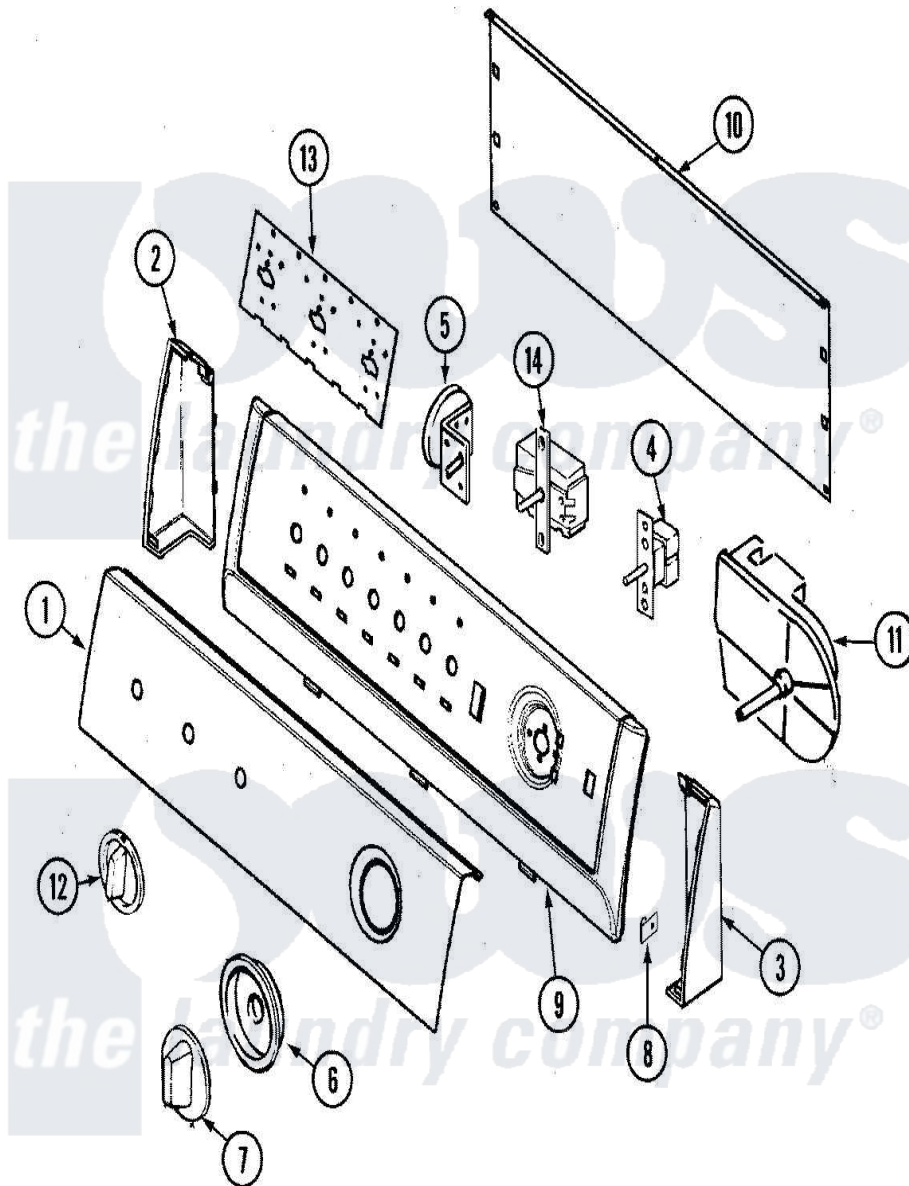

Admiral LNC6762A71 04 - CONTROL PANEL

Admiral [Residential Admiral LNC6762A71 Washer Parts](#) Parts Diagram 04 - CONTROL PANEL
 Click on the part number to view part

Item	Original Part Number	Replaced By	Status	Part Description
1	53-1639			Buzzer Assembly
"	21001565			Panel, Control
2	21001546			Endcap, Panel
"	25-3092	90767		Screw, 8A X 3/8 HeX Washer Head Tapping
3	25-3092	90767		Screw, 8A X 3/8 HeX Washer Head Tapping
"	21001547			Endcap, Panel
4	31001190			Switch, Two Position Rotary
5	25-3092	90767		Screw, 8A X 3/8 HeX Washer Head Tapping
"	21001554			Switch, Water Level
6	21001520			Skirt, Timer Knob
7	21001526			Knob, Timer
8	25-3092	90767		Screw, 8A X 3/8 HeX Washer Head Tapping
"	21001226			Switch, Water Temp. 4 Position

9	21001552		Frame , Control Panel
10	25-3092	90767	Screw, 8A X 3/8 HeX Washer Head Tapping
"	21001527		Shield, Rear
11	21001561		Timer
"	25-3092	90767	Screw, 8A X 3/8 HeX Washer Head Tapping
12	21001544		Knob, Selector
13	21001603		Shield, Control
14	21001575	Not Available	MANUAL, USE & CARE