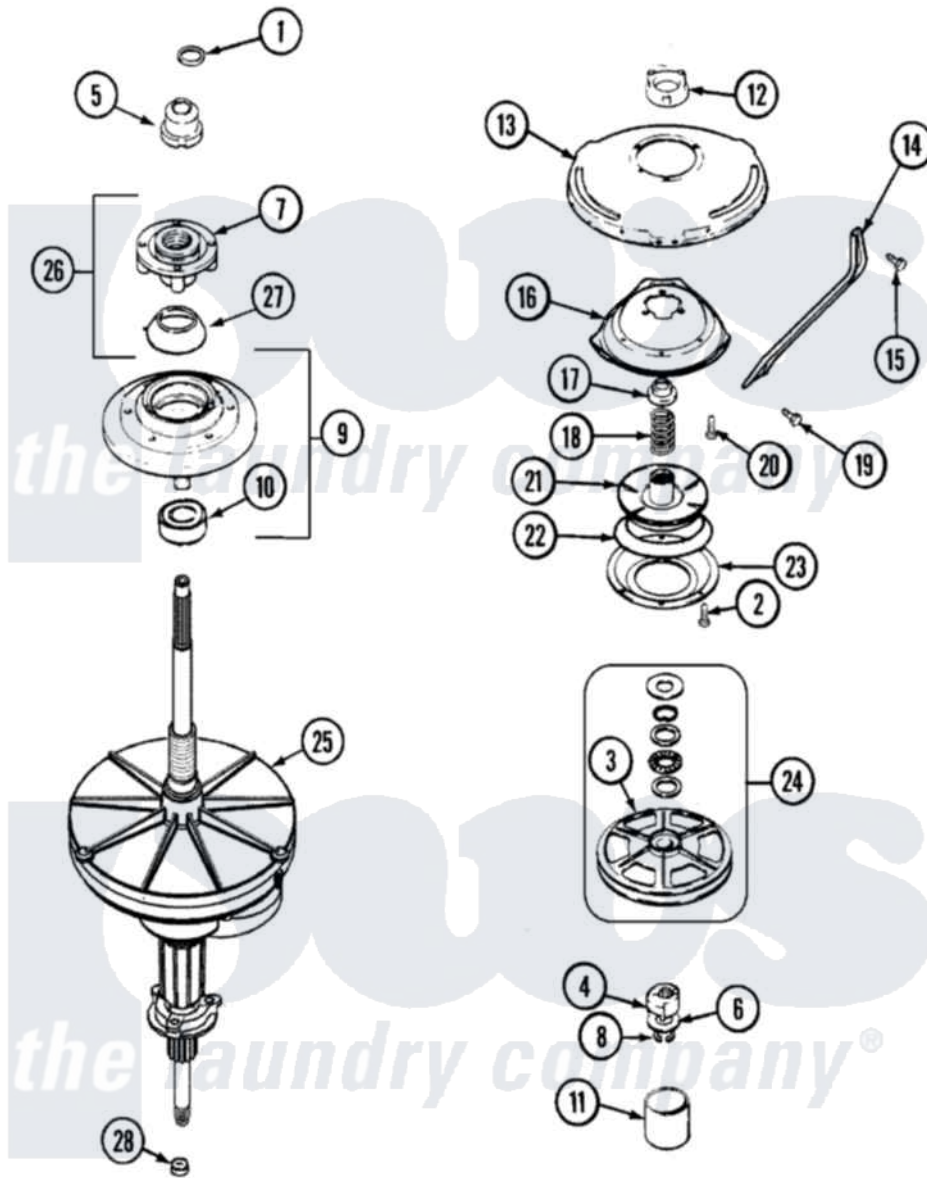

Admiral LNC6762A71 05 - TRANSMISSION

Admiral Residential Admiral LNC6762A71 Washer Parts Parts Diagram 05 - TRANSMISSION
 Click on the part number to view part

Item	Original Part Number	Replaced By	Status	Part Description
1	25-7941			"O" Ring, Agr Drive Shaft
2	21001065			Screw, No.10-24 x .50 Hxnibhd
3	12001797	12002213		Thrust Bearing Kit
4	LA-2007	12002213		Thrust Bearing Kit
5	21001533	35-5655-1		Seal
6	35-2132			Washer, 1.25ODX.530IDX.032
"	35-2082			Washer, 1.25ODX.530IDX.062
7	21001515	12001598		Tub Seal Assembly--W
8	25-7854			Ring, Retaining
9	21001508	12001561		Bearing And Seal Housing Assembly
10	35-2205			Bearing, Spin
11	W10124350		Not Available	NOT REQUIRED PART OR SEE NOTE KITTED WITH PULLEY ITEM No.3
12	35-2205			Bearing, Spin
"	21001511	12001562		Bearing Assembly

13	21001518		Support, Tub
14	21001532		Brace, Tub
15	25-7895	21001858	Screw 5/16-18 x 1/2
16	21001163		Housing, Suspension
17	35-2017		Retainer, Brake Spring
18	31001285	21001910	Spring, Brake
19	25-7930	21001858	Screw 5/16-18 x 1/2
20	21001509		Screw, High Performance Plastic
21	35-2948	35-6714	Brake Roto
22	21001161	21002026	Snubber
23	35-2018	35-6918	Stator, Brake
24	12500036	12002213	Thrust Bearing Kit
25	21001536	35-6615	Ht TranS S
26	12001598		Tub Seal Assembly--W