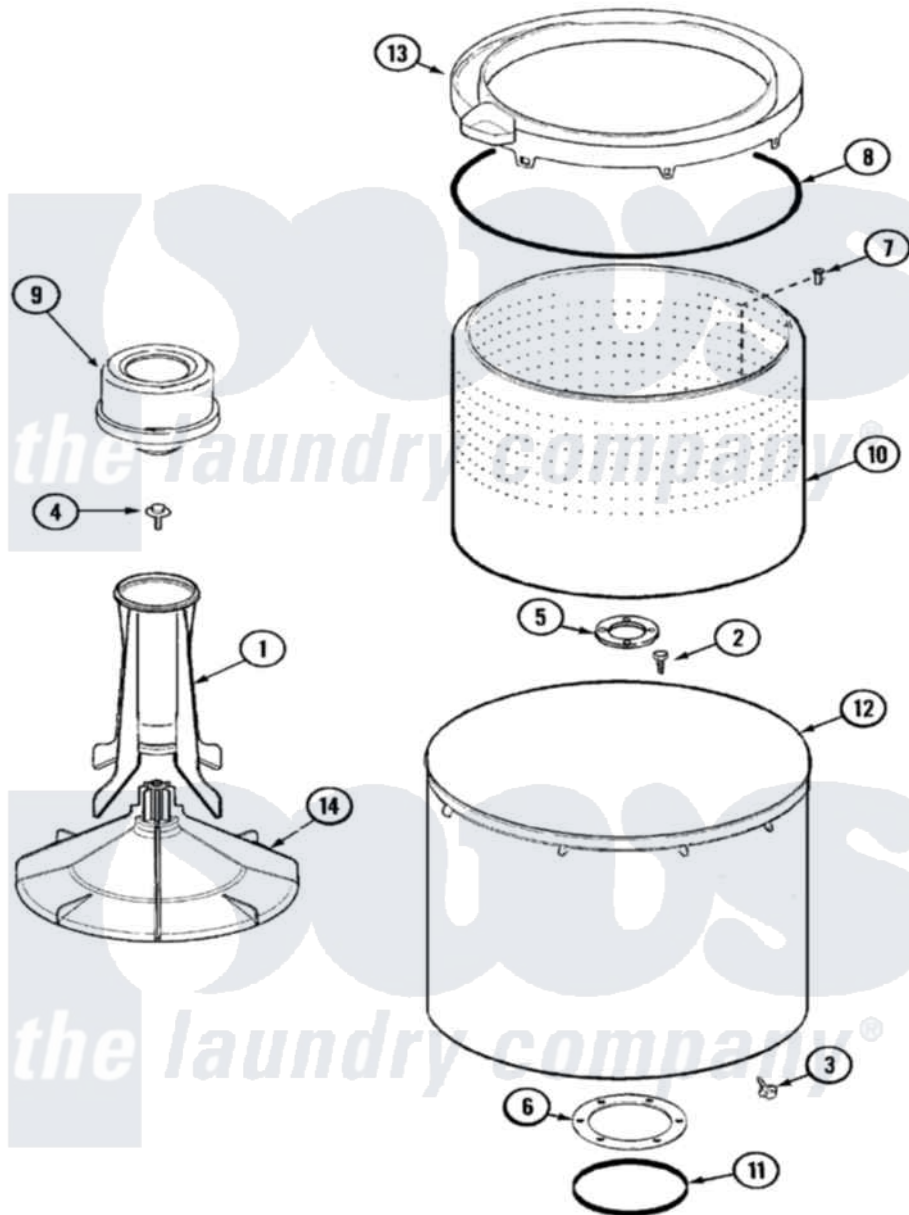

Admiral LNC6762A71 06 - TUB

Admiral [Residential Admiral LNC6762A71 Washer Parts](#) Parts Diagram 06 - TUB
 Click on the part number to view part

Item	Original Part Number	Replaced By	Status	Part Description
1	21001521			Top, Agitator
2	21001510	22002947		Bolt, Tub
3	25-7953	22002933		Screw
4	25-8004	W10309247		Screw
5	35-3685			Gasket, Basket To Centerpost
6	35-3686			Gasket, Tub To Housing
7	25-7967	3400504		Screw
8	35-2328			Seal, Tub Top
9	21001905			Dispenser, Fabric
10	21001529			Basket Assembly
11	35-2978			Seal, Tub/Housing
12	35-3700			Tub Assembly
13	21001531		Not Available	TOP, TUB (PLASTIC)
14	21001530			Base, Agitator