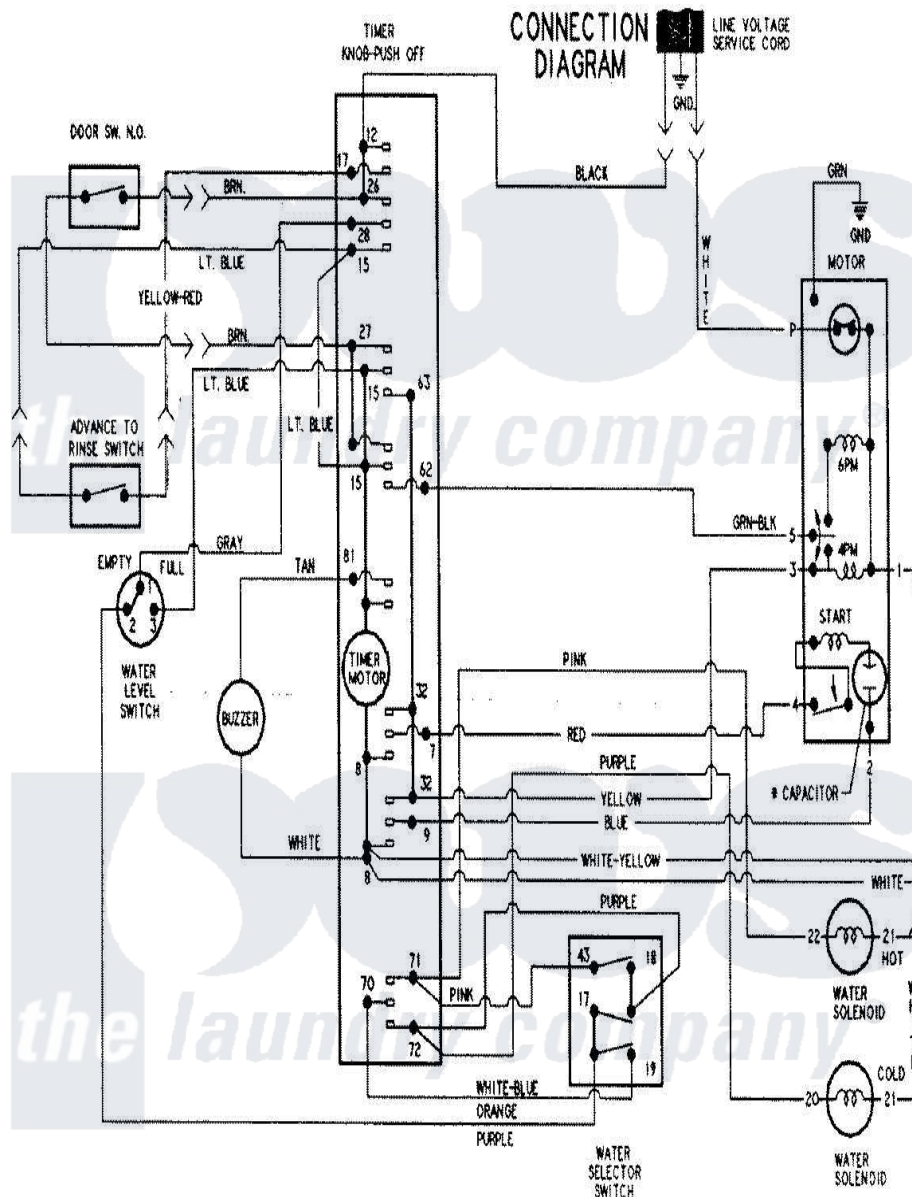

Admiral LNC6762A71 07 - WIRING INFORMATION

Admiral Residential Admiral LNC6762A71 Washer Parts Parts Diagram 07 - WIRING INFORMATION
 Click on the part number to view part

Item	Original Part Number	Replaced By	Status	Part Description
NI	15002612		Not Available	WIRING INFORMATION