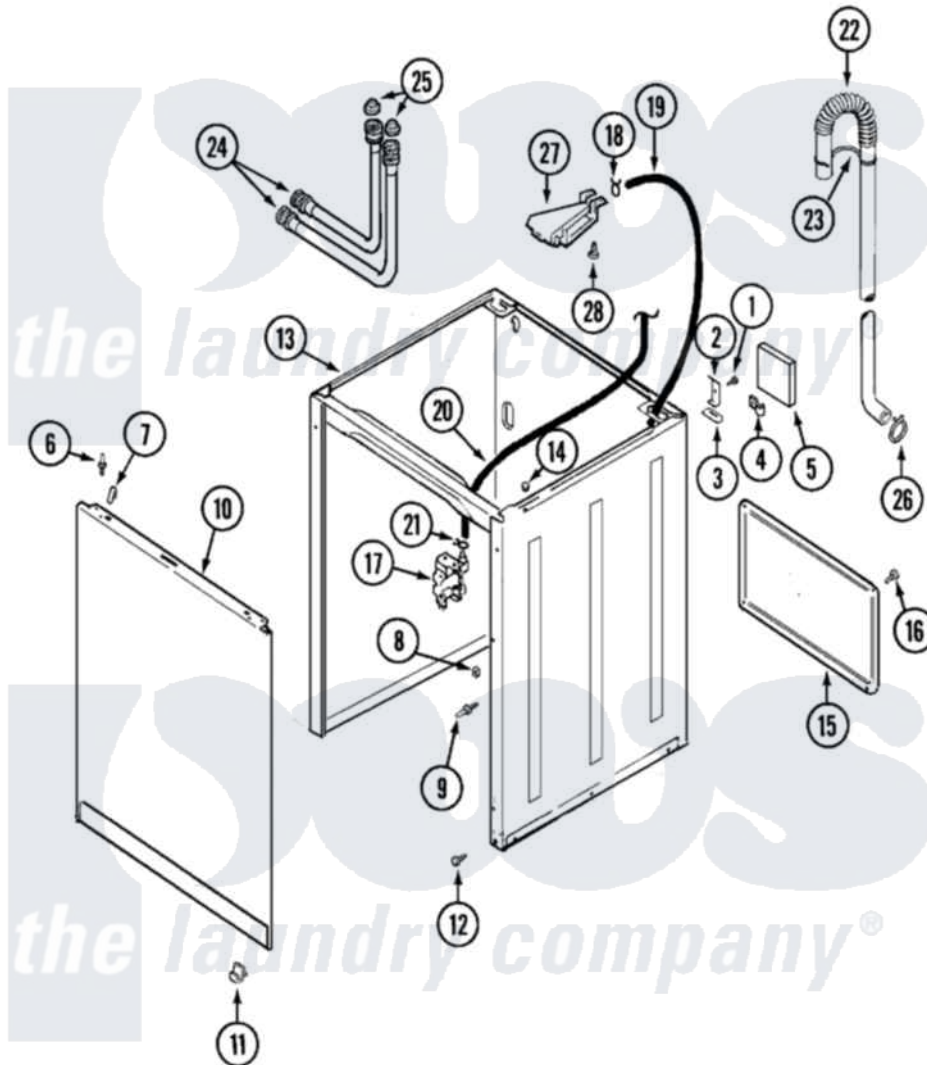

Admiral LNC6762A77 02 - CABINET

Admiral [Residential Admiral LNC6762A77 Washer Parts](#) Parts Diagram 02 - CABINET
 Click on the part number to view part

Item	Original Part Number	Replaced By	Status	Part Description
1	25-7732	681414		Screw, 10AB X 1/2
2	35-2846			Hinge, Cabinet Top
"	35-2846			Hinge, Cabinet Top
"	21001751			Hinge, Cabinet
3	35-4128			Pad, Hinge
4	25-3092	90767		Screw, 8A X 3/8 HeX Washer Head Tapping
5	35-2051	21001760		Flume Assembly / Water Diverter
6	53-0643			Pin, Locator
7	25-7220			Clip, Cabinet Top
8	25-0224	3400029		Nut, Adapter Plate
9	53-0200			Sleeve, Locator Pin
"	35-4129			Bumper, Cabinet
"	53-0643			Pin, Locator
10	35-2084-24			Panel, Front
"	21001281			Damper, Sound Pad

11	53-0120		Clip, Front Panel
12	35-3400		Inlet Hose Assembly
"	35-3401		Inlet Hose Assembly
13	12001802		Kit, Cabinet/Rear Shield
14	33-2653		Bumper, Cabinet
15	25-7080	285655	Clamp, Hose
16	22002960		Strainer, Washer Inlet
"	25-7048		Washer
17	21001396	35-2374N	Valve, Water
18	25-7867	596669	Clamp, Manifold
19	35-2378	12002749	Hose, Flume Kit
20	21001060	21001748	Hose, Pressure Switch
21	25-7796	596669	Clamp, Manifold
22	21001512	21001872	Hose, Drain
23	33-9537	22003814	Retainer, Drain Hose