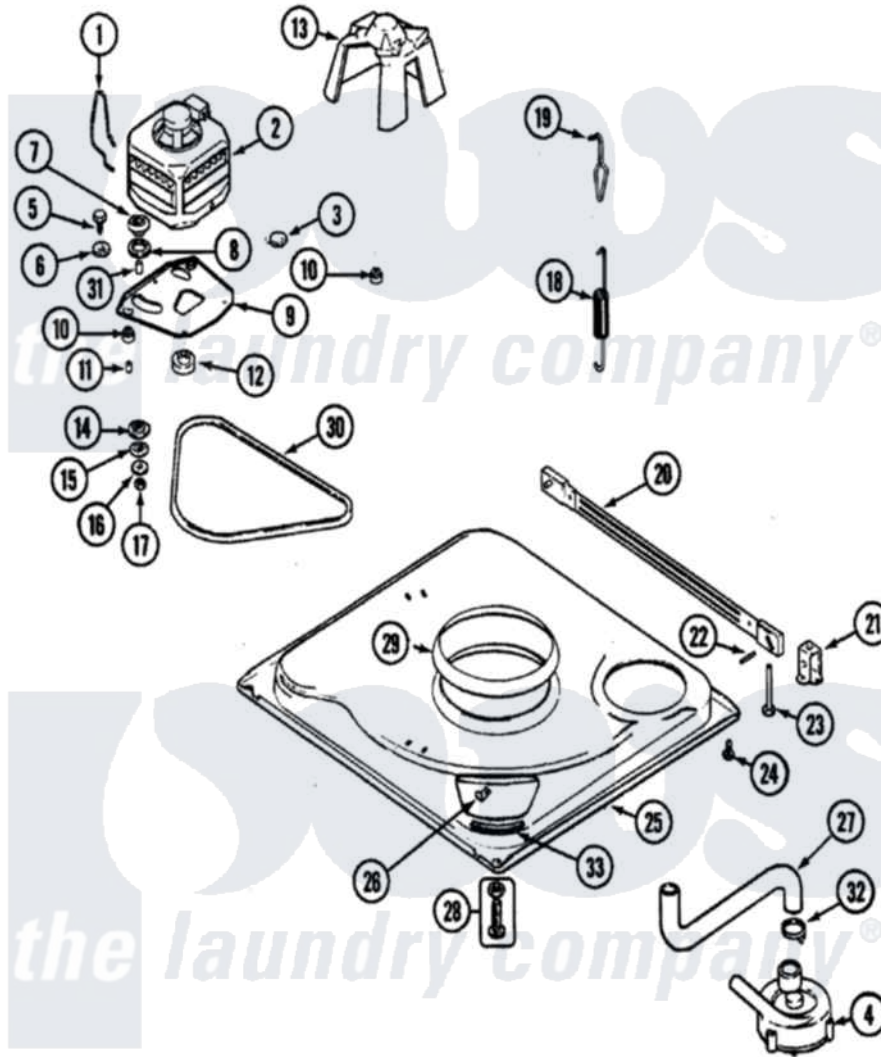

Admiral LNC6762B01 01 - BASE

Admiral [Residential Admiral LNC6762B01 Washer Parts](#) Parts Diagram 01 - BASE
 Click on the part number to view part

Item	Original Part Number	Replaced By	Status	Part Description
1	21001110	22004376		Spring, Motor Pivot
2	21001750	21001950		MoTor, 2SP 1/2hp 120V/60Hz Hi-Tor
3	21001486			Foot Slide, Isolator
4	21001732	35-6465		Pump Assem
"	21001873	35-6780		Pump-Water
5	25-7833	21001977		Screw
6	25-7834			Washer, Motor/Base Screw
7	33-9946			Isolator, Motor
8	35-3570			Washer, Motor Pivot
9	21001366	21001783		Plate And Screw Assembly
10	35-3646			Isolator, Motor Plate
11	25-7831			Spacer, Mounting
12	21001506	21001950		MoTor, 2SP 1/2hp 120V/60Hz Hi-Tor
13	22002721			Shield, Motor
14	35-3571			Slide, Motor Pivot

15	33-9967		Washer, Motor Isolator
16	25-7047		Washer, Flat
"	21001915		Hose, Tub To Pump
17	25-7325	Y707702	Locknut
18	21001598		Spring, Suspension
19	21001166		Hook, Suspension Spring
20	21001754	21001881	Bar, Stabilizer
21	35-2046		Bracket, Stabilizer
22	35-2052		Pin, Stabilizer
23	35-3020	22004469	Leg And Foot Self Stabalizing
24	31001041	308685	Side Trim)
25	21001169	12002701	Base Kit
"	21001893	12002701	Base Kit
26	25-7845		Speednut, Motor
27	21001915		Hose, Tub To Pump
"	35-3584	21001915	Hose, Tub To Pump
28	35-3507	25001119	Foot And Pad Assembly
29	21001161	21002026	Snubber
30	21352320		Belt, Drive
"	35-2512	Not Available	BELT SHIELD
31	25-7830		Spacer
32	25-6068	285655	Clamp, Hose
33	35-2065		Pad, Motor Plate