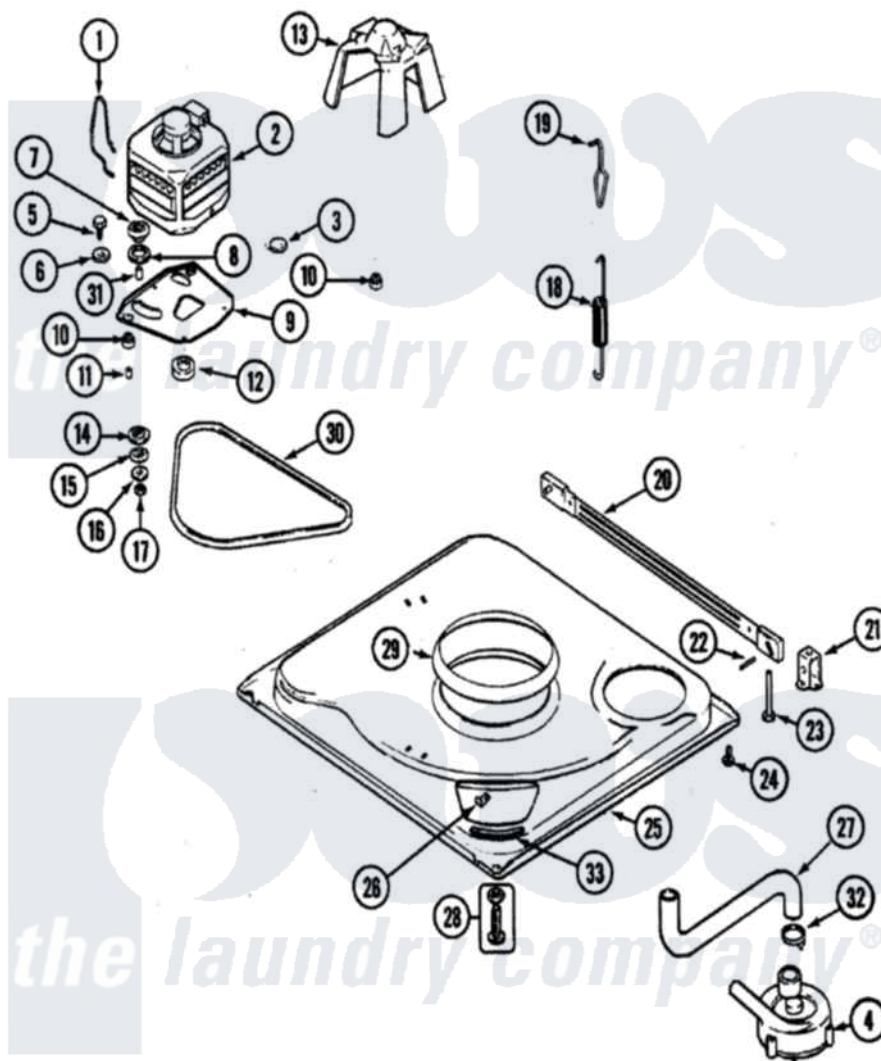

Admiral LNC6762B01 02 - BASE (SERIES 19)

Admiral [Residential Admiral LNC6762B01 Washer Parts](#) Parts Diagram 02 - BASE (SERIES 19)
 Click on the part number to view part

| Item | Original Part Number | Replaced By | Status | Part Description |
|------|--------------------------|--------------------------|--------|-----------------------------------|
| 1 | 21001110 | 22004376 | | Spring, Motor Pivot |
| 2 | 21001750 | 21001950 | | MoTor, 2SP 1/2hp 120V/60Hz Hi-Tor |
| 3 | 21001486 | | | Foot Slide, Isolator |
| 4 | 21001873 | 35-6780 | | Pump-Water |
| 5 | 25-7833 | 21001977 | | Screw |
| 6 | 25-7834 | | | Washer, Motor/Base Screw |
| 7 | 33-9946 | | | Isolator, Motor |
| 8 | 35-3570 | | | Washer, Motor Pivot |
| 9 | 21001783 | | | Plate And Screw Assembly |
| 10 | 35-3646 | | | Isolator, Motor Plate |
| 11 | 25-7831 | | | Spacer, Mounting |
| 12 | 22004297 | 21001950 | | MoTor, 2SP 1/2hp 120V/60Hz Hi-Tor |
| " | 21001506 | 21001950 | | MoTor, 2SP 1/2hp 120V/60Hz Hi-Tor |
| 13 | 22002721 | | | Shield, Motor |