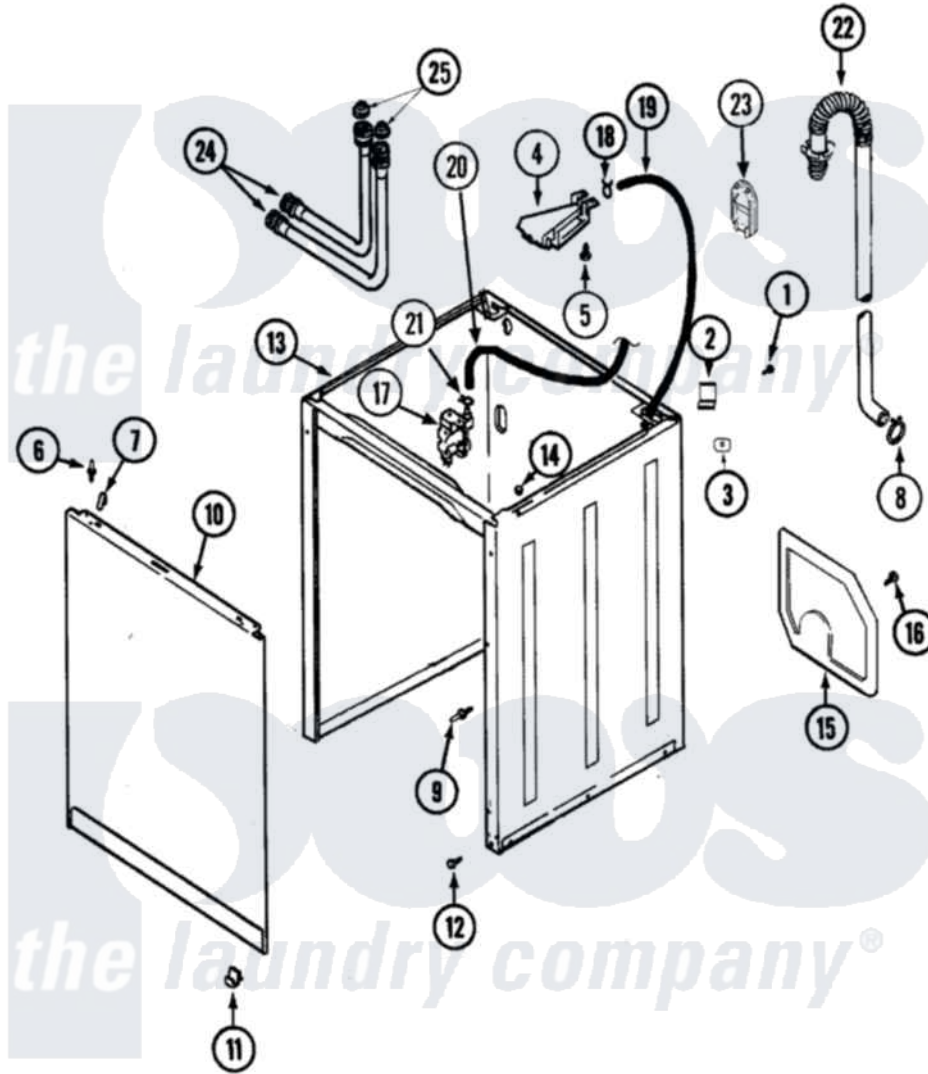

# Admiral LNC6762B01 03 - CABINET

Admiral [Residential Admiral LNC6762B01 Washer Parts](#) Parts Diagram 03 - CABINET  
 Click on the part number to view part

Item	Original Part Number	Replaced By	Status	Part Description
1	<a href="#">25-7893</a>			Screw
2	<a href="#">35-2846</a>			Hinge, Cabinet Top
3	<a href="#">35-4128</a>			Pad, Hinge
4	<a href="#">21001760</a>			Flume Assembly / Water Diverter
5	25-3092	<a href="#">90767</a>		Screw, 8A X 3/8 HeX Washer Head Tapping
6	<a href="#">53-0643</a>			Pin, Locator
"	<a href="#">53-0200</a>			Sleeve, Locator Pin
"	25-0224	<a href="#">3400029</a>		Nut, Adapter Plate
7	<a href="#">25-7220</a>			Clip, Cabinet Top
8	21001875	<a href="#">285655</a>		Clamp, Hose
9	<a href="#">21001829</a>			Post, Locating
10	<a href="#">21001781</a>			Panel, Front
"	<a href="#">21001281</a>			Damper, Sound Pad
11	<a href="#">53-0120</a>			Clip, Front Panel
"	25-7732	<a href="#">681414</a>		Screw, 10AB X 1/2

12	<a href="#">35-4129</a>		Bumper, Cabinet
13	21001780	<a href="#">21001877</a>	Cabinet
"	<a href="#">21001877</a>		Cabinet
14	<a href="#">33-2653</a>		Bumper, Cabinet
15	<a href="#">21001876</a>		Shield, Rear
16	25-7732	<a href="#">681414</a>	Screw, 10AB X 1/2
17	21001747	<a href="#">21001932</a>	Valve, Water Inlet
18	25-7867	<a href="#">596669</a>	Clamp, Manifold
19	35-2378	<a href="#">12002749</a>	Hose, Flume Kit
20	<a href="#">21001748</a>		Hose, Pressure Switch
21	25-7796	<a href="#">596669</a>	Clamp, Manifold
22	<a href="#">21001872</a>		Hose, Drain
"	21001512	<a href="#">21001872</a>	Hose, Drain
23	<a href="#">21001874</a>		Outlet, Drain Hose
24	33-7046	<a href="#">89503</a>	Hose-Inlet
"	33-7891	<a href="#">89503</a>	Hose-Inlet
25	<a href="#">33-4264N</a>		Strainer And Washer Kit