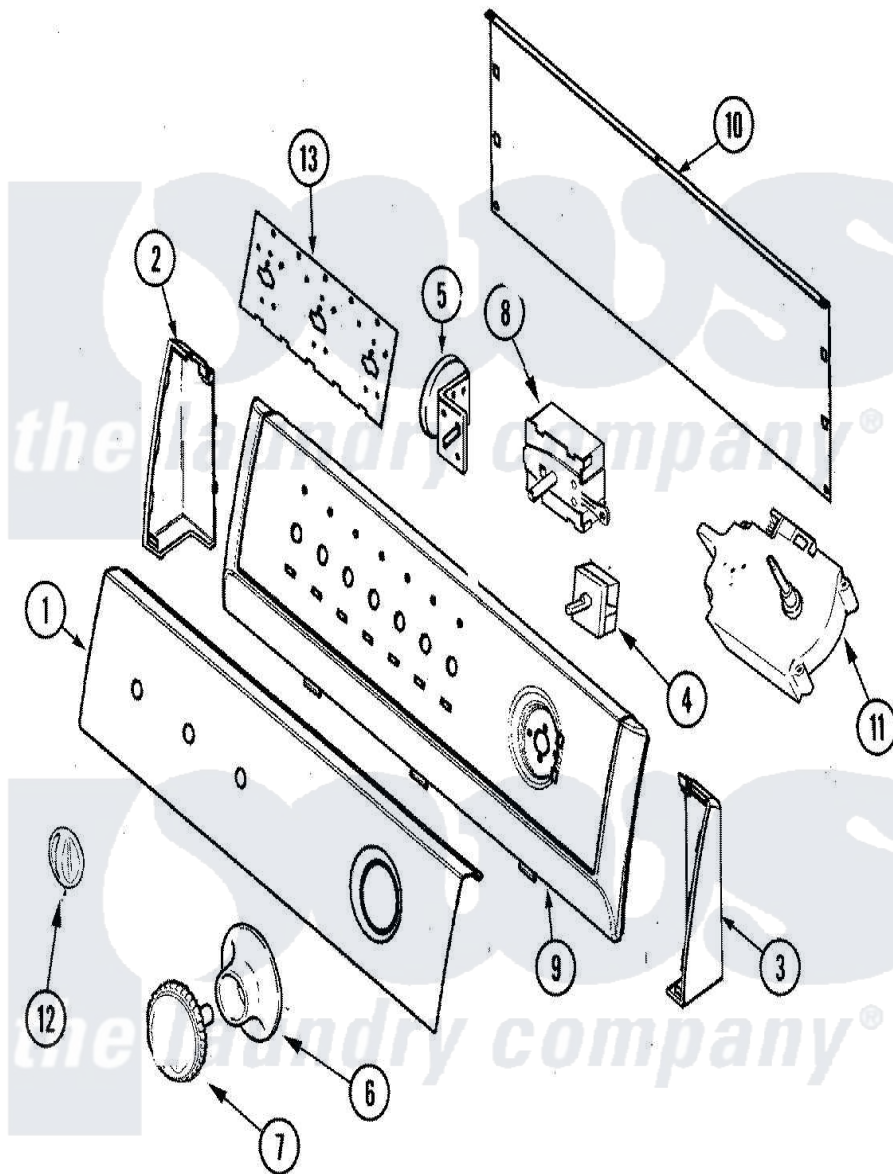

Admiral LNC6762B01 04 - CONTROL PANEL

Admiral [Residential Admiral LNC6762B01 Washer Parts](#) Parts Diagram 04 - CONTROL PANEL
 Click on the part number to view part

Item	Original Part Number	Replaced By	Status	Part Description
1	53-1639			Buzzer Assembly
"	21001774			Panel, Control
2	21001769			Endcap, Panel
3	21001768			Endcap, Panel
4	31001190			Switch, Two Position Rotary
5	21001882			Switch, Pressure
"	21001554			Switch, Water Level
6	21001771			Skirt, Timer Knob
7	21001770			Knob, Timer
8	21001226			Switch, Water Temp. 4 Position
9	21001767			Frame
10	21001527			Shield, Rear
11	21001561			Timer
12	21001772			Knob, Selector
13	21001603			Shield, Control
14	21001938			Harness, Wiring