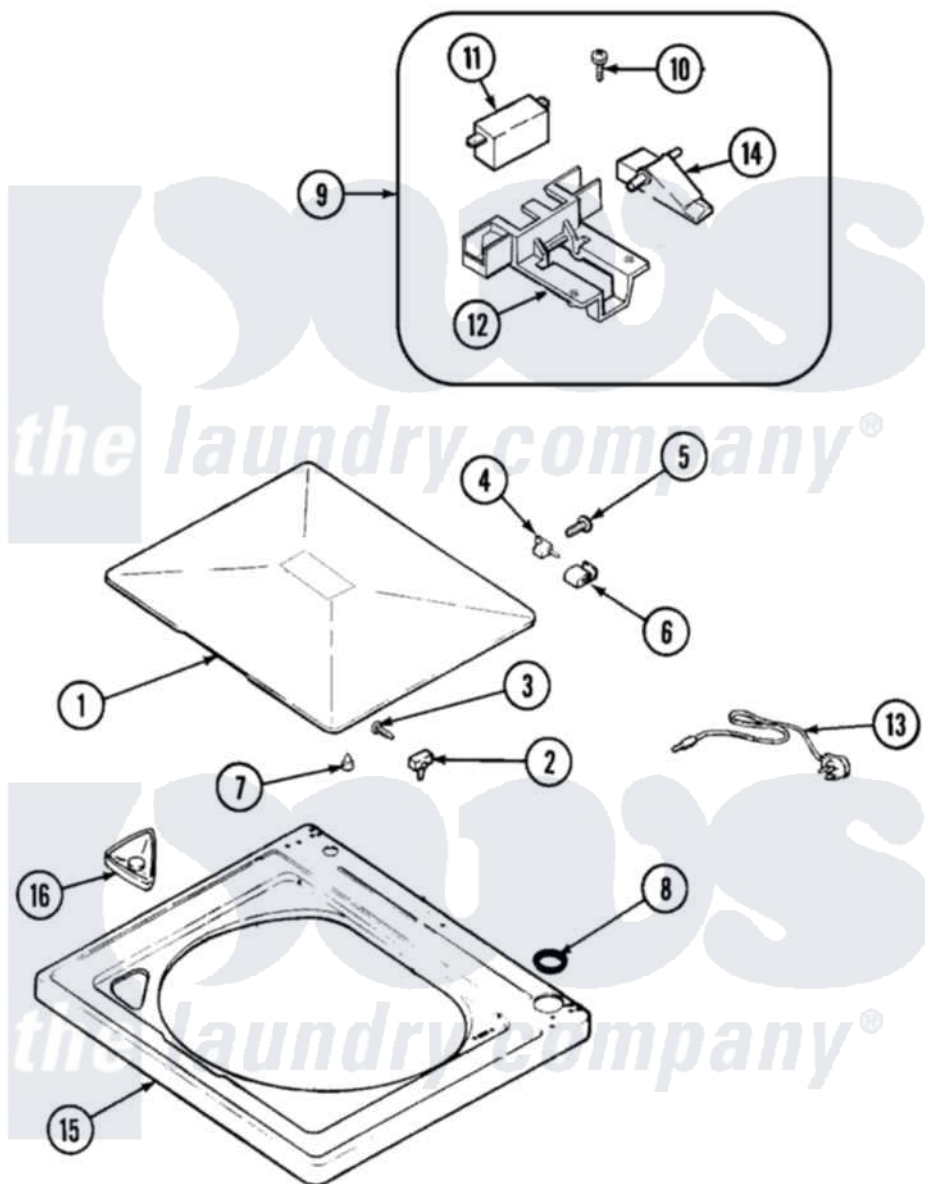

Admiral LNC6762B01 06 - TOP

Admiral Residential Admiral LNC6762B01 Washer Parts Parts Diagram 06 - TOP
 Click on the part number to view part

Item	Original Part Number	Replaced By	Status	Part Description
1	21001779			Lid
2	43-0057			Actuator, Door Switch
3	25-7438			Screw
4	35-2045			Pin, Hinge
5	25-7893			Screw
6	35-2044			Hinge, Lid
7	35-0581			Bumper, Door
8	35-2063			Bushing, Insulator
9	12001187			Kit, Lid Switch Assembly
10	21001136	3400872		Screw, 8-18 X 3/8
11	21001148	12001187		Kit, Lid Switch Assembly
12	21001135			Housing, Lid Switch
13	21001592			Cord, Power
14	21001134			Lever, Lid Switch
15	21001778			Top, Cabinet
16	21001597			Dispenser, Bleach