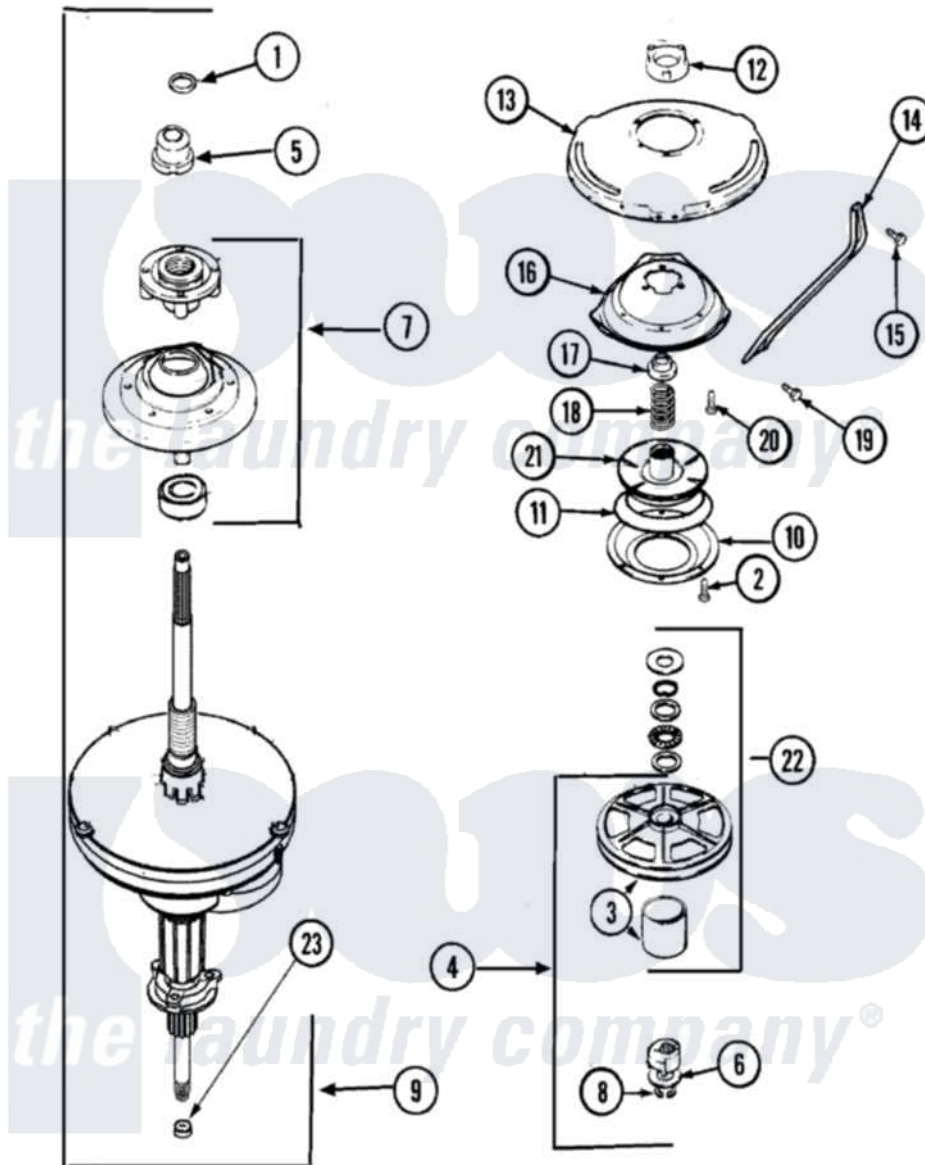

Admiral LNC6762B01 08 - TRANSMISSION (SERIES 17)

Admiral Residential Admiral LNC6762B01 Washer Parts Parts Diagram 08 - TRANSMISSION (SERIES 17)
 Click on the part number to view part

Item	Original Part Number	Replaced By	Status	Part Description
1	25-7941			"O" Ring, Agr Drive Shaft
2	21001065			Screw, No.10-24 x .50 Hxnibhd
3	12001797	12002213		Thrust Bearing Kit
4	LA-2007	12002213		Thrust Bearing Kit
5	21001533	35-5655-1		Seal
6	35-2132			Washer, 1.25ODX.530IDX.032
"	35-2082			Washer, 1.25ODX.530IDX.062
7	21001868	W10219156		Tub Seal
8	25-7854			Ring, Retaining
9	21001867	35-6615		Ht TranS S
10	35-2018	35-6918		Stator, Brake
11	21001161	21002026		Snubber
12	21001511	12001562		Bearing Assembly
"	35-2205			Bearing, Spin
13	21001518			Support, Tub
14	21001532			Brace, Tub

15	21001858		Screw 5/16-18 x 1/2
16	21001163		Housing, Suspension
17	35-2017		Retainer, Brake Spring
18	21001647	21001910	Spring, Brake
19	25-7930	21001858	Screw 5/16-18 x 1/2
20	21001509		Screw, High Performance Plastic
21	35-2948	35-6714	Brake Roto
22	12500036	12002213	Thrust Bearing Kit
23	35-2010	207843	Lip Seal Repair Kit