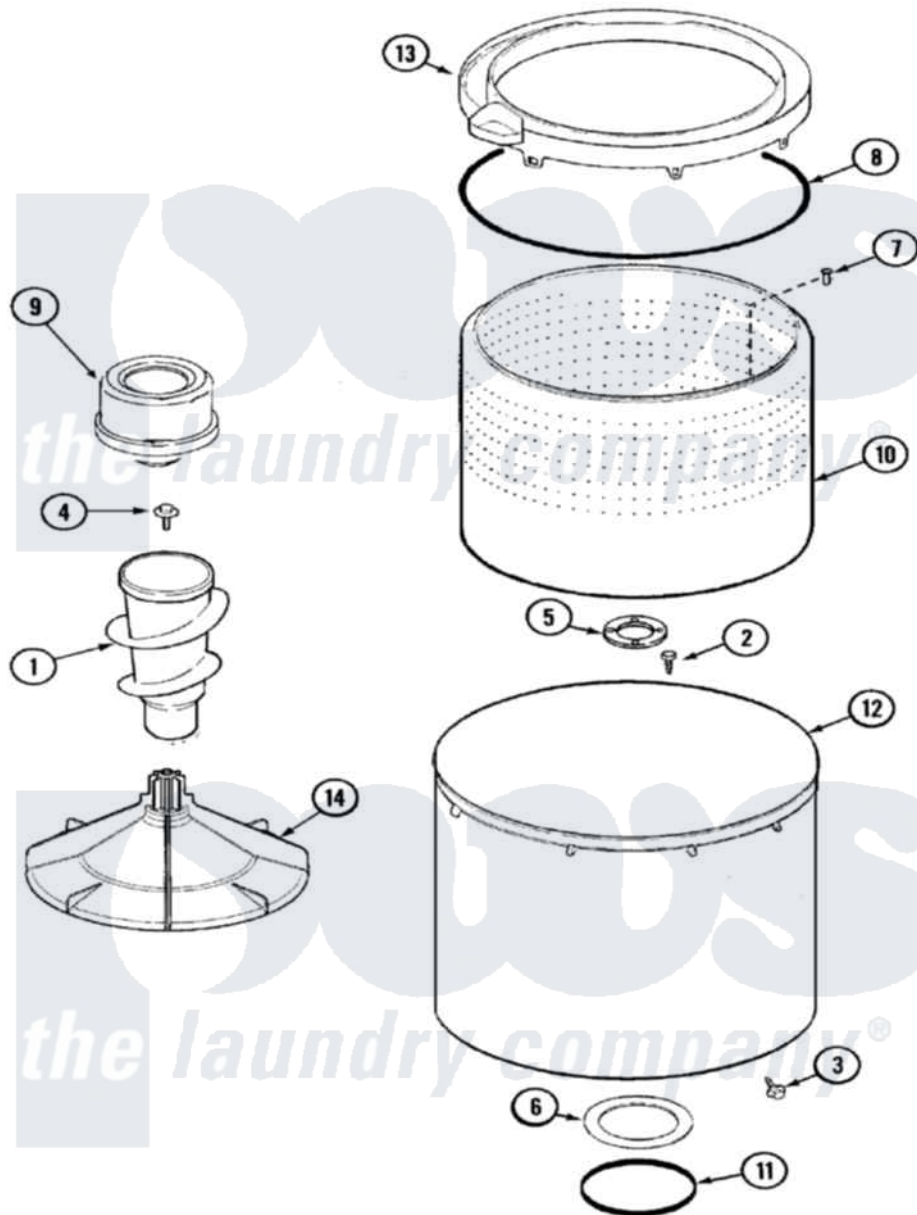

Admiral LNC6762B01 10 - TUB

Admiral [Residential Admiral LNC6762B01 Washer Parts](#) Parts Diagram 10 - TUB
 Click on the part number to view part

Item	Original Part Number	Replaced By	Status	Part Description
1	22003437	21001878		Auger/Post Assembly
2	21001510	22002947		Bolt, Tub
3	25-7953	22002933		Screw
4	25-7948	W10309247		Screw
5	35-3685			Gasket, Basket To Centerpost
6	35-3686			Gasket, Tub To Housing
7	25-7967	3400504		Screw
8	35-2328			Seal, Tub Top
9	21001905			Dispenser, Fabric
10	21001529			Basket Assembly
11	35-2978			Seal, Tub/Housing
12	35-3700			Tub Assembly
13	21001531		Not Available	TOP, TUB (PLASTIC)
14	21001530			Base, Agitator