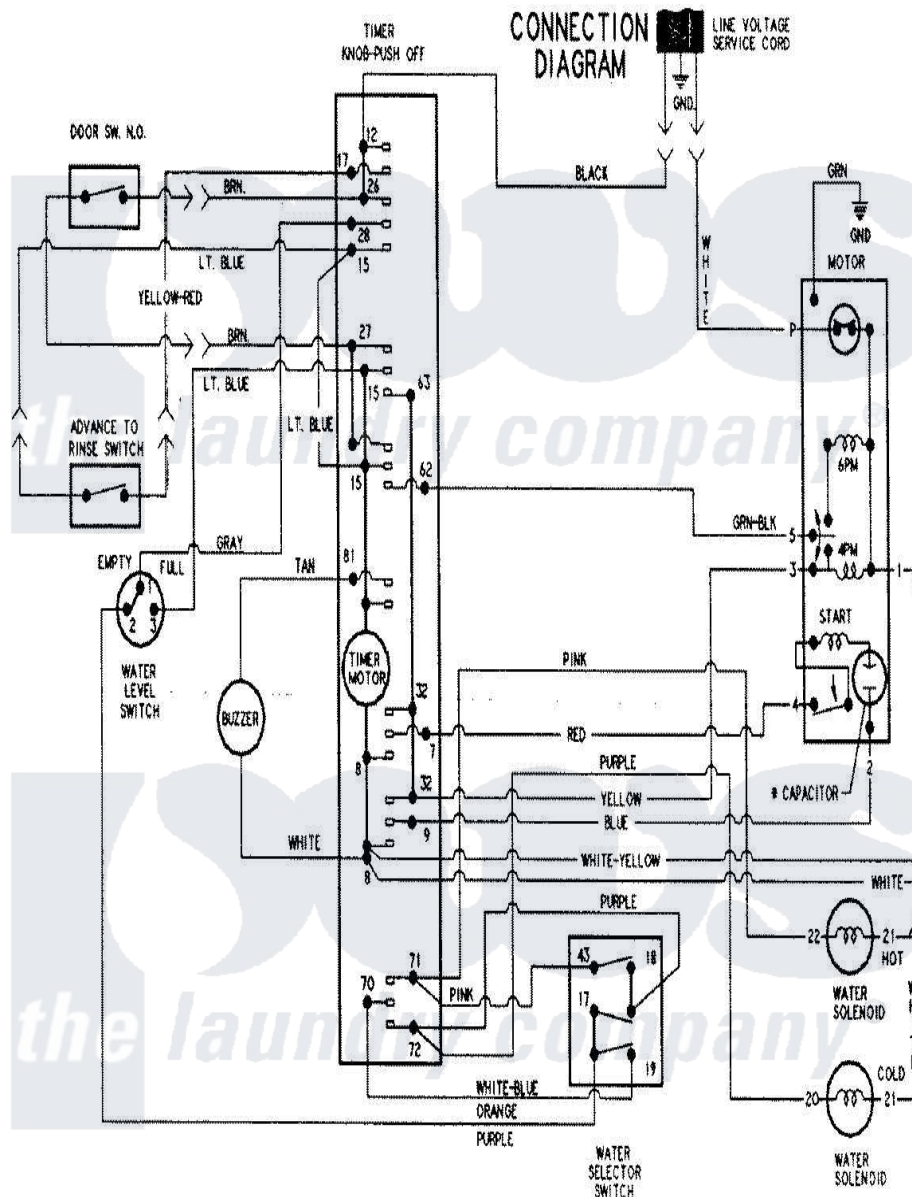

# Admiral LNC6762B01 11 - WIRING INFORMATION

Admiral Residential Admiral LNC6762B01 Washer Parts Parts Diagram 11 - WIRING INFORMATION  
 Click on the part number to view part

Item	Original Part Number	Replaced By	Status	Part Description
NI	15002612		Not Available	WIRING INFORMATION