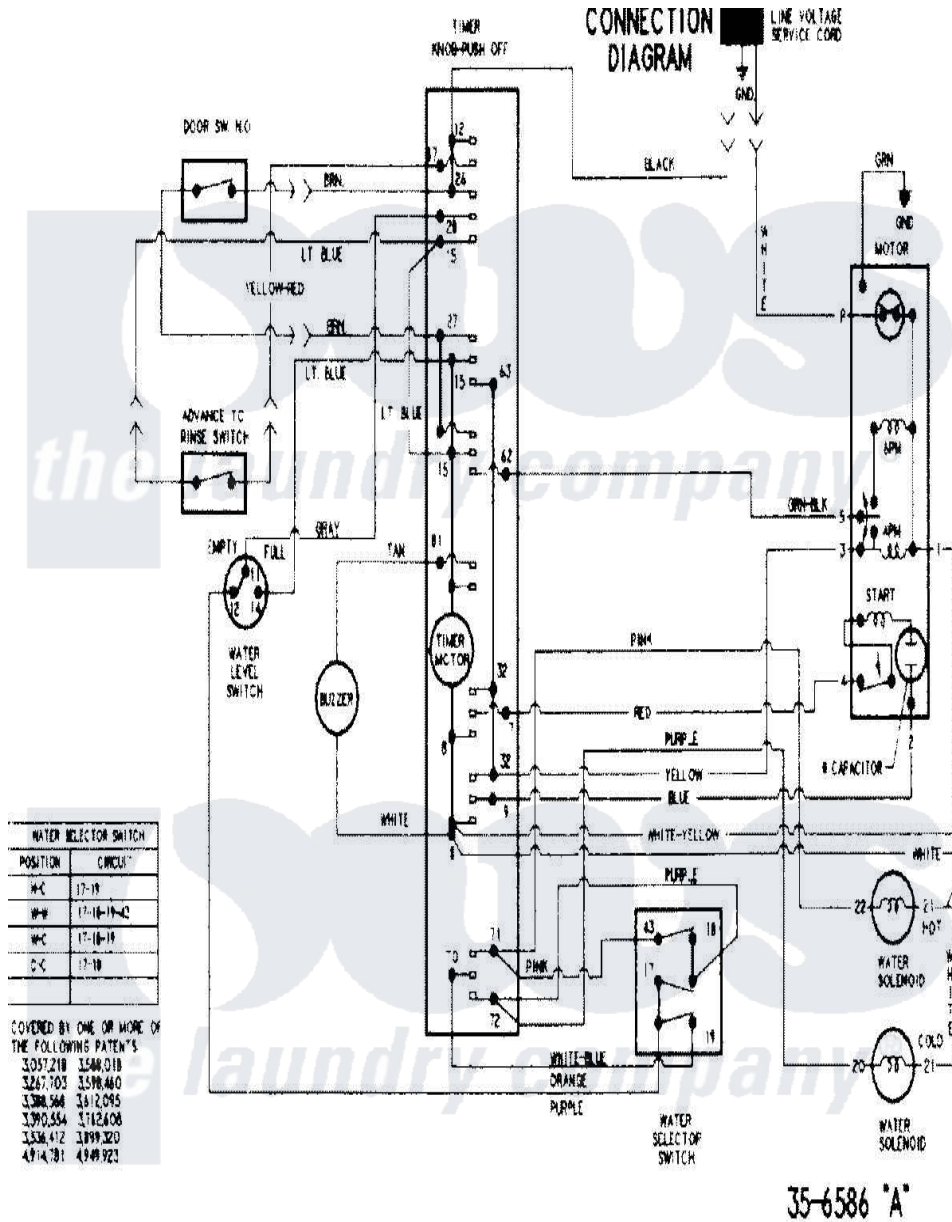

Admiral LNC6762B01 12 - WIRING INFORMATION (SERIES 20)

Admiral Residential Admiral LNC6762B01 Washer Parts Parts Diagram 12 - WIRING INFORMATION (SERIES 20)
 Click on the part number to view part

Item	Original Part Number	Replaced By	Status	Part Description
NI	15003221		Not Available	WIRING INFORMATION