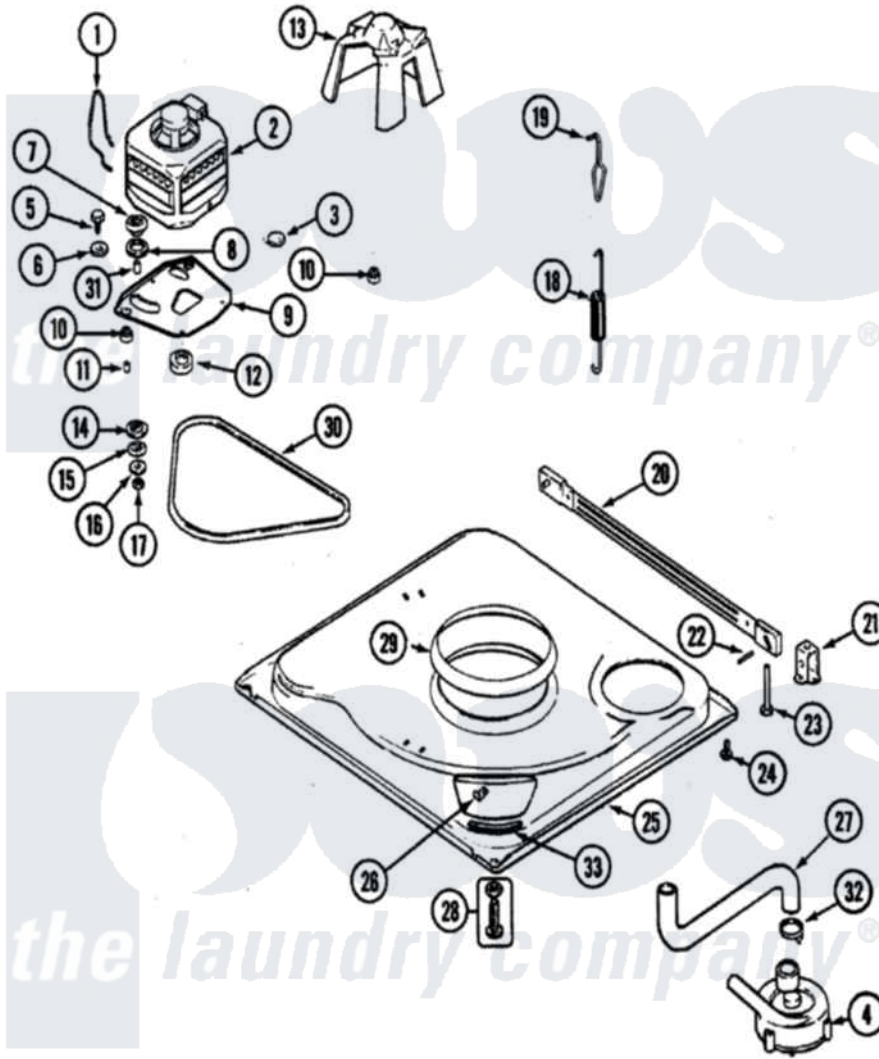

Admiral LNC6762B71 02 - BASE (SERIES 19)

Admiral Residential Admiral LNC6762B71 Washer Parts Parts Diagram 02 - BASE (SERIES 19)
 Click on the part number to view part

Item	Original Part Number	Replaced By	Status	Part Description
1	21001110	22004376		Spring, Motor Pivot
2	21001750	21001950		MoTor, 2SP 1/2hp 120V/60Hz Hi-Tor
3	21001486			Foot Slide, Isolator
4	21001873	35-6780		Pump-Water
5	25-7833	21001977		Screw
6	25-7834			Washer, Motor/Base Screw
7	33-9946			Isolator, Motor
8	35-3570			Washer, Motor Pivot
9	21001783			Plate And Screw Assembly
10	35-3646			Isolator, Motor Plate
11	25-7831			Spacer, Mounting
12	22004297	21001950		MoTor, 2SP 1/2hp 120V/60Hz Hi-Tor
"	21001506	21001950		MoTor, 2SP 1/2hp 120V/60Hz Hi-Tor
13	22002721			Shield, Motor

"	21002015	4312464	Screw
14	35-3571		Slide, Motor Pivot
15	33-9967		Washer, Motor Isolator
16	25-7047		Washer, Flat
17	25-7325	Y707702	Locknut
18	12002102	12002773	Spring
19	21001166		Hook, Suspension Spring
20	21001754	21001881	Bar, Stabilizer
21	35-2046		Bracket, Stabilizer
22	35-2052		Pin, Stabilizer
23	35-3020	22004469	Leg And Foot Self Stabalizing
24	25-7828	489483	Screw 10-32 X 1/2
25	21001893	12002701	Base Kit
26	25-7845		Speednut, Motor
27	21001915		Hose, Tub To Pump
28	35-3507	25001119	Foot And Pad Assembly
29	21002026		Snubber
"	21001161	21002026	Snubber
30	21352320		Belt, Drive
31	25-7830		Spacer
32	25-6068	285655	Clamp, Hose
33	35-2065		Pad, Motor Plate