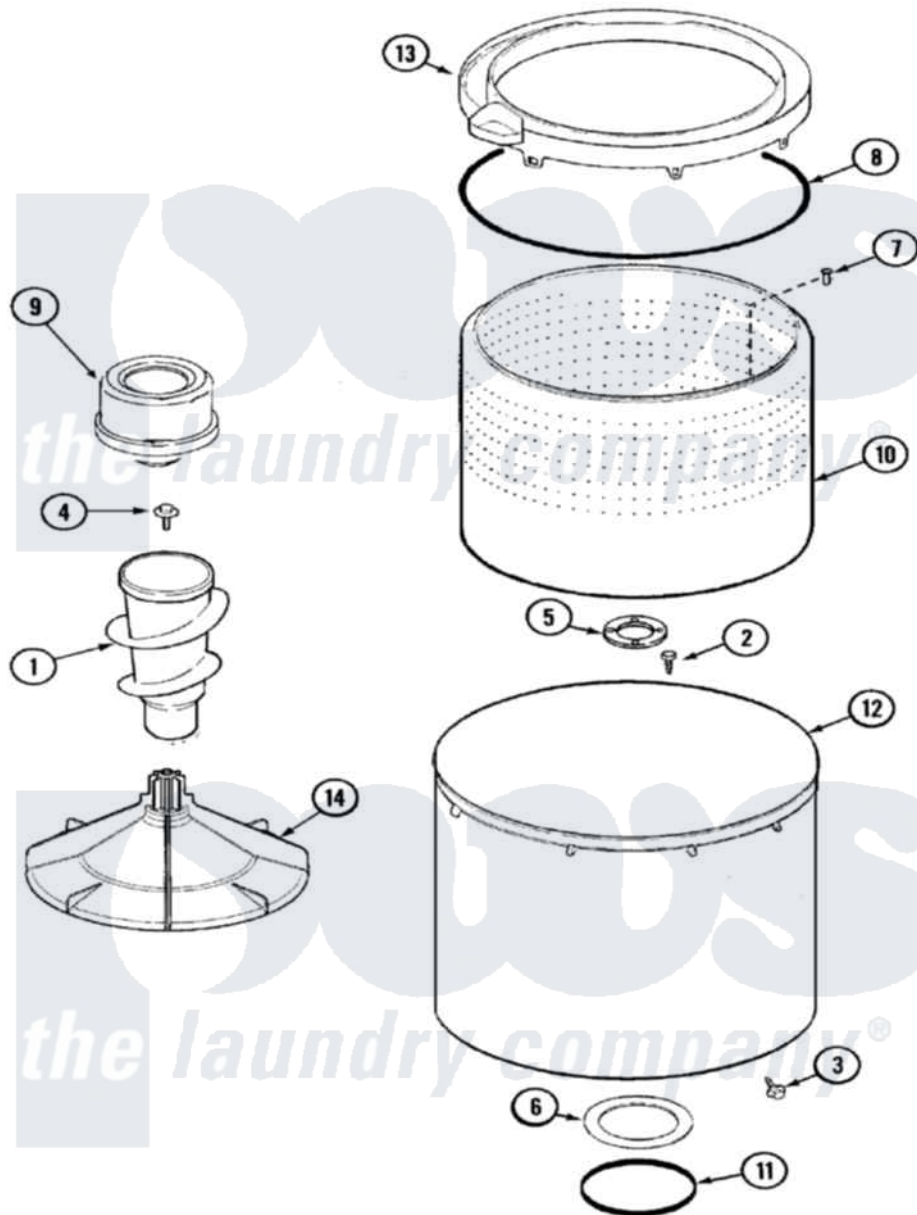

Admiral LNC6762B71 10 - TUB

Admiral [Residential Admiral LNC6762B71 Washer Parts](#) Parts Diagram 10 - TUB
 Click on the part number to view part

Item	Original Part Number	Replaced By	Status	Part Description
1	22003437	21001878		Auger/Post Assembly
2	21001510	22002947		Bolt, Tub
3	25-7953	22002933		Screw
4	25-7948	W10309247		Screw
5	35-3685			Gasket, Basket To Centerpost
6	35-3686			Gasket, Tub To Housing
7	25-7967	3400504		Screw
8	35-2328			Seal, Tub Top
9	21001905			Dispenser, Fabric
10	21001529			Basket Assembly
11	35-2978			Seal, Tub/Housing
12	35-3700			Tub Assembly
13	21001531		Not Available	TOP, TUB (PLASTIC)
14	21001530			Base, Agitator