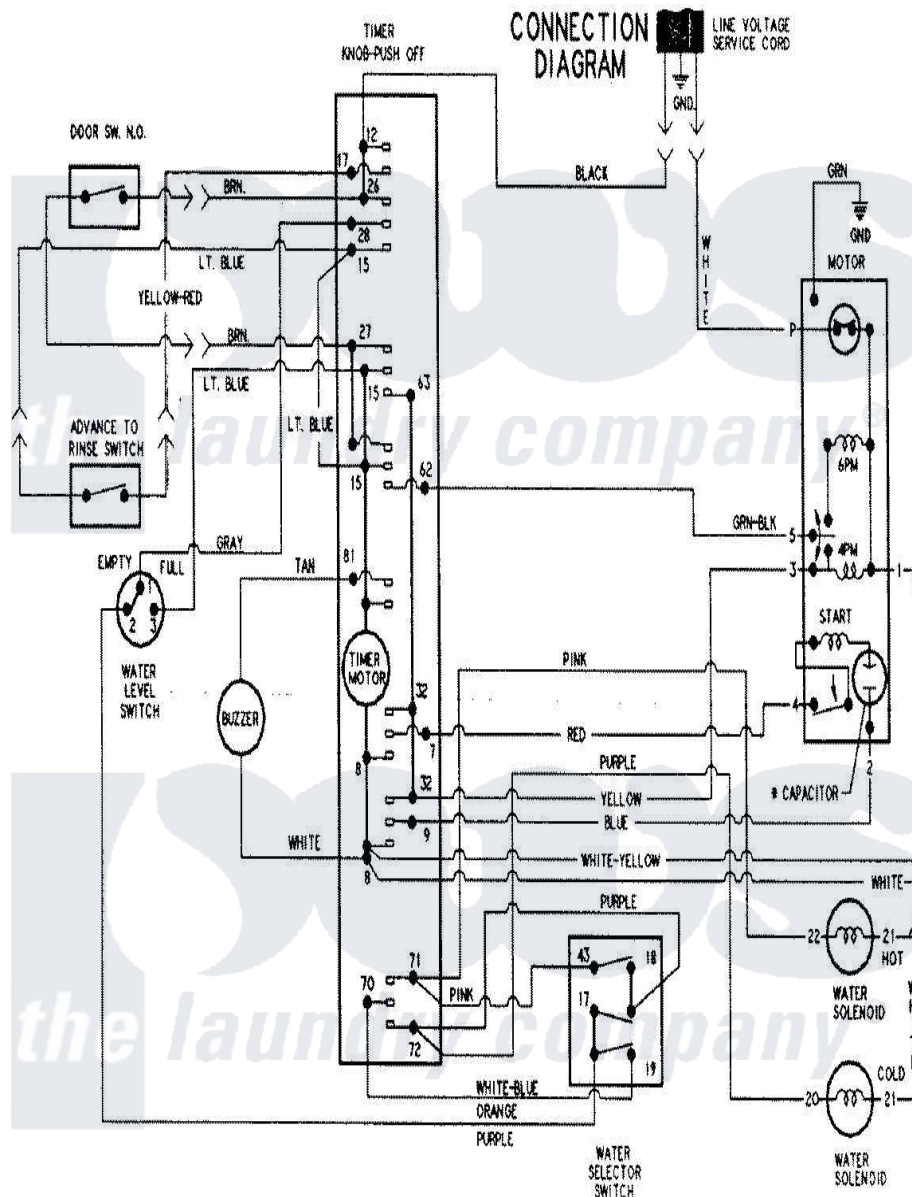

# Admiral LNC6762B71 11 - WIRING INFORMATION

Admiral Residential Admiral LNC6762B71 Washer Parts Parts Diagram 11 - WIRING INFORMATION  
 Click on the part number to view part

Item	Original Part Number	Replaced By	Status	Part Description
NI	15002612		Not Available	WIRING INFORMATION