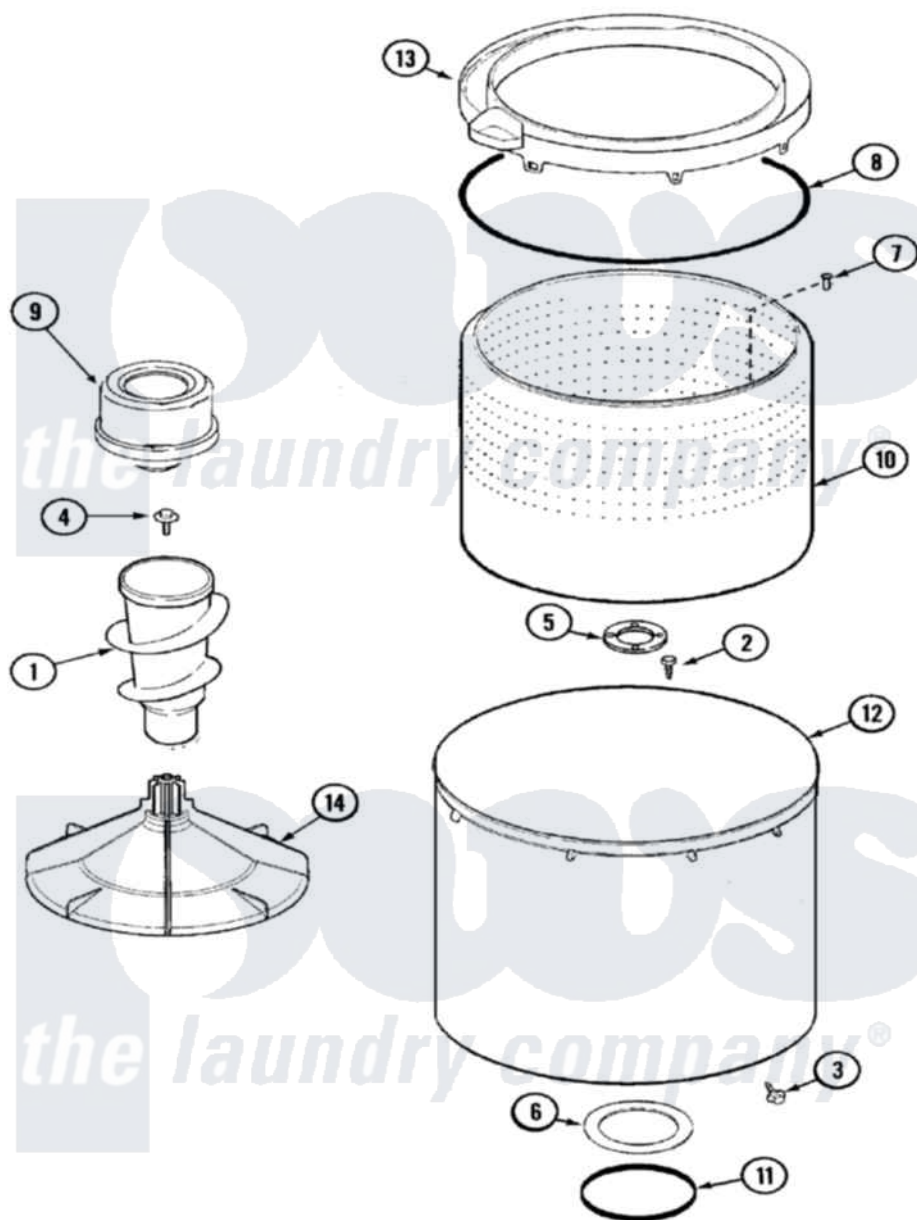

Admiral LNC6766A00 05 - TUB

Admiral [Residential Admiral LNC6766A00 Washer Parts](#) Parts Diagram 05 - TUB
 Click on the part number to view part

Item	Original Part Number	Replaced By	Status	Part Description
1	22003437	21001878		Auger/Post Assembly
2	21001510	22002947		Bolt, Tub
3	25-7953	22002933		Screw
4	25-7948	W10309247		Screw
5	35-3685			Gasket, Basket To Centerpost
6	35-3686			Gasket, Tub To Housing
7	25-7967	3400504		Screw
8	35-2328			Seal, Tub Top
9	21001905			Dispenser, Fabric
10	21001529			Basket Assembly
11	35-2978			Seal, Tub/Housing
12	35-3700			Tub Assembly
13	21001531		Not Available	TOP, TUB (PLASTIC)
14	21001530			Base, Agitator