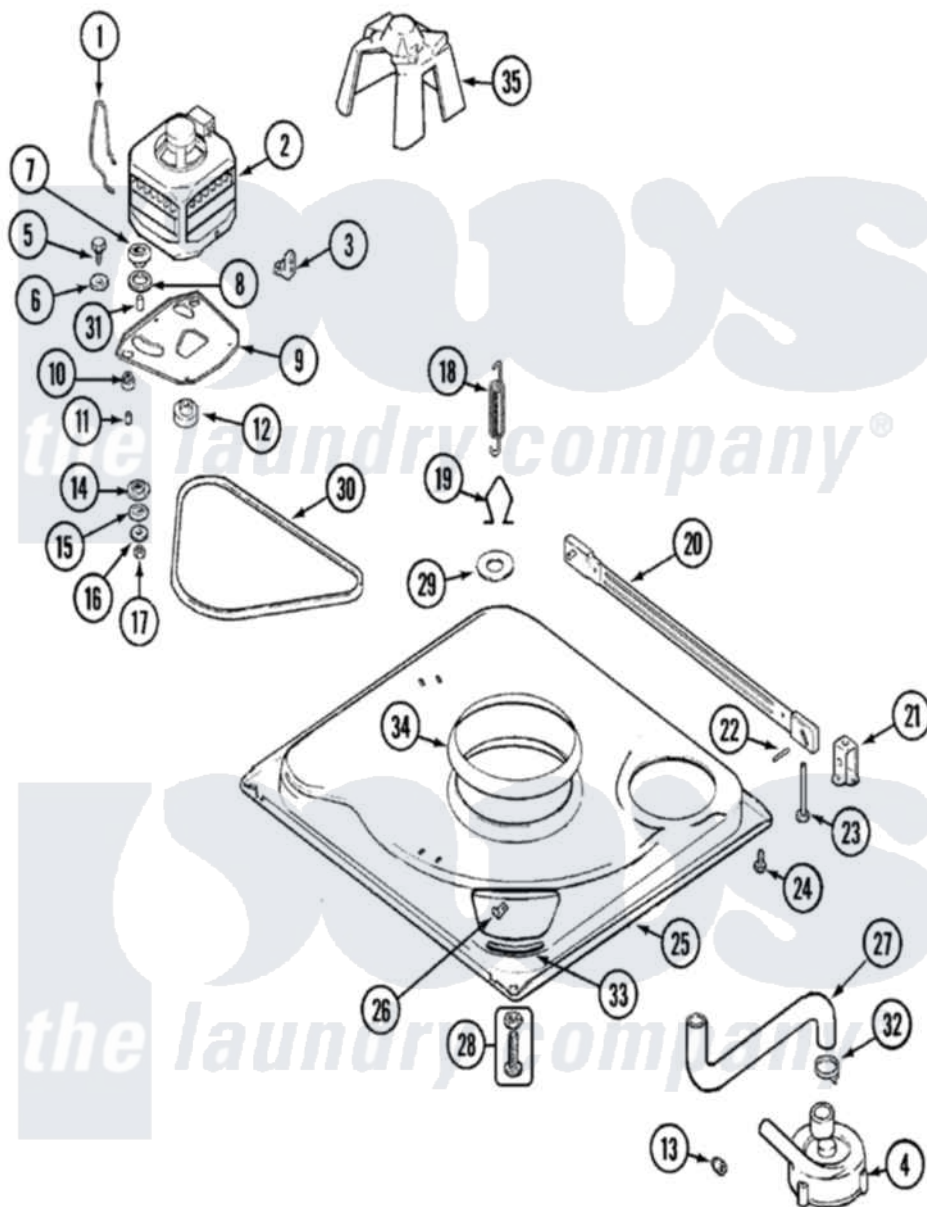

Admiral LNC6766A71 01 - BASE

Admiral [Residential Admiral LNC6766A71 Washer Parts](#) Parts Diagram 01 - BASE
 Click on the part number to view part

Item	Original Part Number	Replaced By	Status	Part Description
1	21001110	22004376		Spring, Motor Pivot
2	21001516	21001950		MoTor, 2SP 1/2hp 120V/60Hz Hi-Tor
3	21001109	21001486		Foot Slide, Isolator
4	35-2099	35-6465		Pump Assem
5	25-7833	21001977		Screw
6	25-7834			Washer, Motor/Base Screw
7	33-9946			Isolator, Motor
8	35-3570			Washer, Motor Pivot
9	21001111	21001783		Plate And Screw Assembly
10	35-3646			Isolator, Motor Plate
11	25-7831			Spacer, Mounting
12	21001506	21001950		MoTor, 2SP 1/2hp 120V/60Hz Hi-Tor
"	25-7117			Set Screw
13	35-2344			Restrictor, Flow
14	35-3571			Slide, Motor Pivot

15	33-9967		Washer, Motor Isolator
16	25-7047		Washer, Flat
17	25-7325	Y707702	Locknut
18	21001598		Spring, Suspension
19	21001166		Hook, Suspension Spring
20	35-2049	21001881	Bar, Stabilizer
21	35-2046		Bracket, Stabilizer
22	35-2052		Pin, Stabilizer
23	35-3020	22004469	Leg And Foot Self Stabilizing
24	31001041	308685	Side Trim)
25	21001169	12002701	Base Kit
26	25-7845		Speednut, Motor
27	35-3584	21001915	Hose, Tub To Pump
28	35-3507	25001119	Foot And Pad Assembly
29	Y25-7951		Washer, Suspension Hook
30	35-2279		Belt, Drive
"	35-2512	Not Available	BELT SHIELD
31	25-7830		Spacer
32	25-6068	285655	Clamp, Hose
33	35-2065		Pad, Motor Plate
34	21001161	21002026	Snubber
35	22002721		Shield, Motor