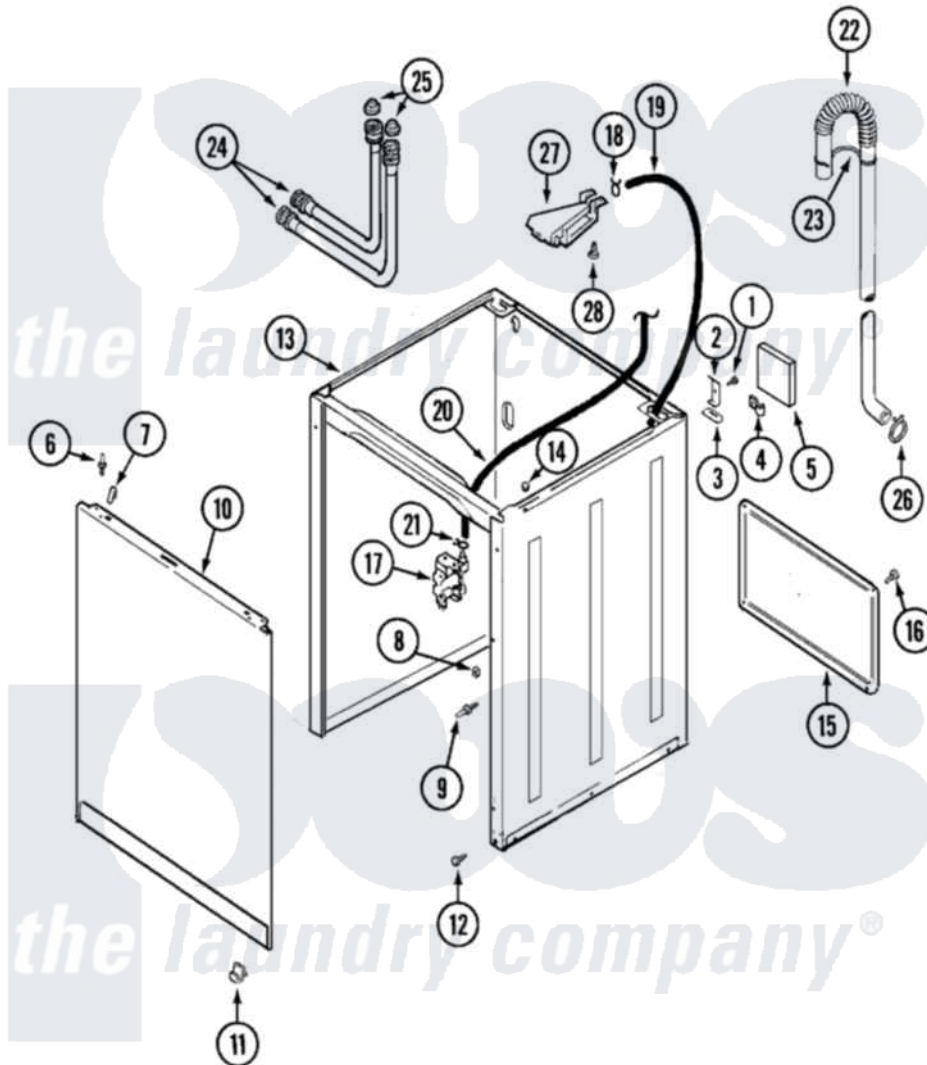

Admiral LNC6766A71 02 - CABINET

Admiral [Residential Admiral LNC6766A71 Washer Parts](#) Parts Diagram 02 - CABINET
 Click on the part number to view part

Item	Original Part Number	Replaced By	Status	Part Description
1	25-7893			Screw
2	35-2846			Hinge, Cabinet Top
"	21001281			Damper, Sound Pad
3	35-4128			Pad, Hinge
4	25-7027	16515		Clip
5	35-0706		Not Available	PAD, FOAM
6	53-0643			Pin, Locator
7	25-7220			Clip, Cabinet Top
8	25-0224	3400029		Nut, Adapter Plate
9	53-0200			Sleeve, Locator Pin
"	53-0643			Pin, Locator
10	35-2084-24			Panel, Front
11	53-0120			Clip, Front Panel
"	25-7732	681414		Screw, 10AB X 1/2
12	35-4129			Bumper, Cabinet
13	35-2106	21001871		Cabinet

"	12001801	21001871	Cabinet
14	33-2653		Bumper, Cabinet
15	35-2108	21001871	Cabinet
16	25-7732	681414	Screw, 10AB X 1/2
17	21001396	35-2374N	Valve, Water
"	21001747	21001932	Valve, Water Inlet
18	25-7867	596669	Clamp, Manifold
19	35-2378	12002749	Hose, Flume Kit
20	21001060	21001748	Hose, Pressure Switch
21	25-7796	596669	Clamp, Manifold
22	21001512	21001872	Hose, Drain
"	21001513	21001872	Hose, Drain
23	33-9537	22003814	Retainer, Drain Hose
24	35-3401		Inlet Hose Assembly
"	35-3400		Inlet Hose Assembly
25	33-4264N		Strainer And Washer Kit
26	25-7080	285655	Clamp, Hose
27	35-2051	21001760	Flume Assembly / Water Diverter
28	25-3092	90767	Screw, 8A X 3/8 HeX Washer Head Tapping