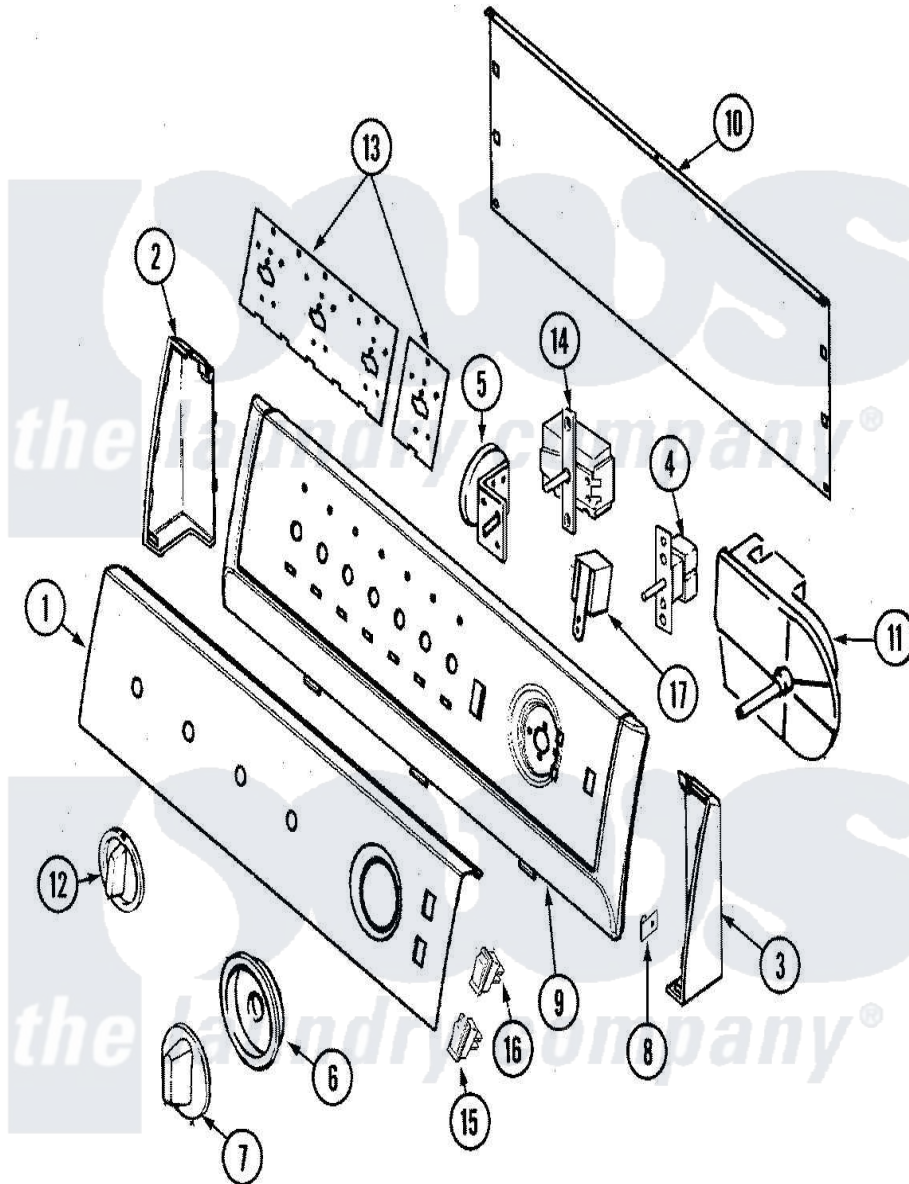

Admiral LNC6766A71 03 - CONTROL PANEL

Admiral [Residential Admiral LNC6766A71 Washer Parts](#) Parts Diagram 03 - CONTROL PANEL
 Click on the part number to view part

| Item | Original Part Number | Replaced By | Status | Part Description |
|------|--------------------------|-----------------------|--------|---|
| 1 | 21001562 | | | Panel, Control |
| 2 | 25-3092 | 90767 | | Screw, 8A X 3/8 HeX Washer Head Tapping |
| " | 21001546 | | | Endcap, Panel |
| 3 | 25-3092 | 90767 | | Screw, 8A X 3/8 HeX Washer Head Tapping |
| " | 21001547 | | | Endcap, Panel |
| 4 | 25-3092 | 90767 | | Screw, 8A X 3/8 HeX Washer Head Tapping |
| " | 21001226 | | | Switch, Water Temp. 4 Position |
| 5 | 25-3092 | 90767 | | Screw, 8A X 3/8 HeX Washer Head Tapping |
| " | 21001554 | | | Switch, Water Level |
| 6 | 21001520 | | | Skirt, Timer Knob |
| 7 | 21001526 | | | Knob, Timer |
| 8 | 25-7851 | | | Speedclip, End Cap To Top |
| 9 | 21001552 | | | Frame , Control Panel |

| | | | |
|----|--------------------------|--------------------------|---|
| 10 | 21001527 | | Shield, Rear |
| " | 25-3092 | 90767 | Screw, 8A X 3/8 HeX Washer Head Tapping |
| 11 | 21001595 | | Timer |
| " | 25-3092 | 90767 | Screw, 8A X 3/8 HeX Washer Head Tapping |
| 12 | 21001544 | | Knob, Selector |
| 13 | 53-2504 | 31001193 | Pad, Shield |
| " | 21001603 | | Shield, Control |
| " | 31001193 | | Pad, Shield |
| " | 21001517 | | Shield, Control |
| 14 | 21001227 | 21001673 | Switch, Speed 4 Pos Rotary |
| 15 | 21001714 | 21001813 | Switch, Rocker |
| 16 | 21001482 | | Switch, Momentary |
| 17 | 31001397 | | Buzzer |
| 18 | 21001579 | | Manual, Use And Care |