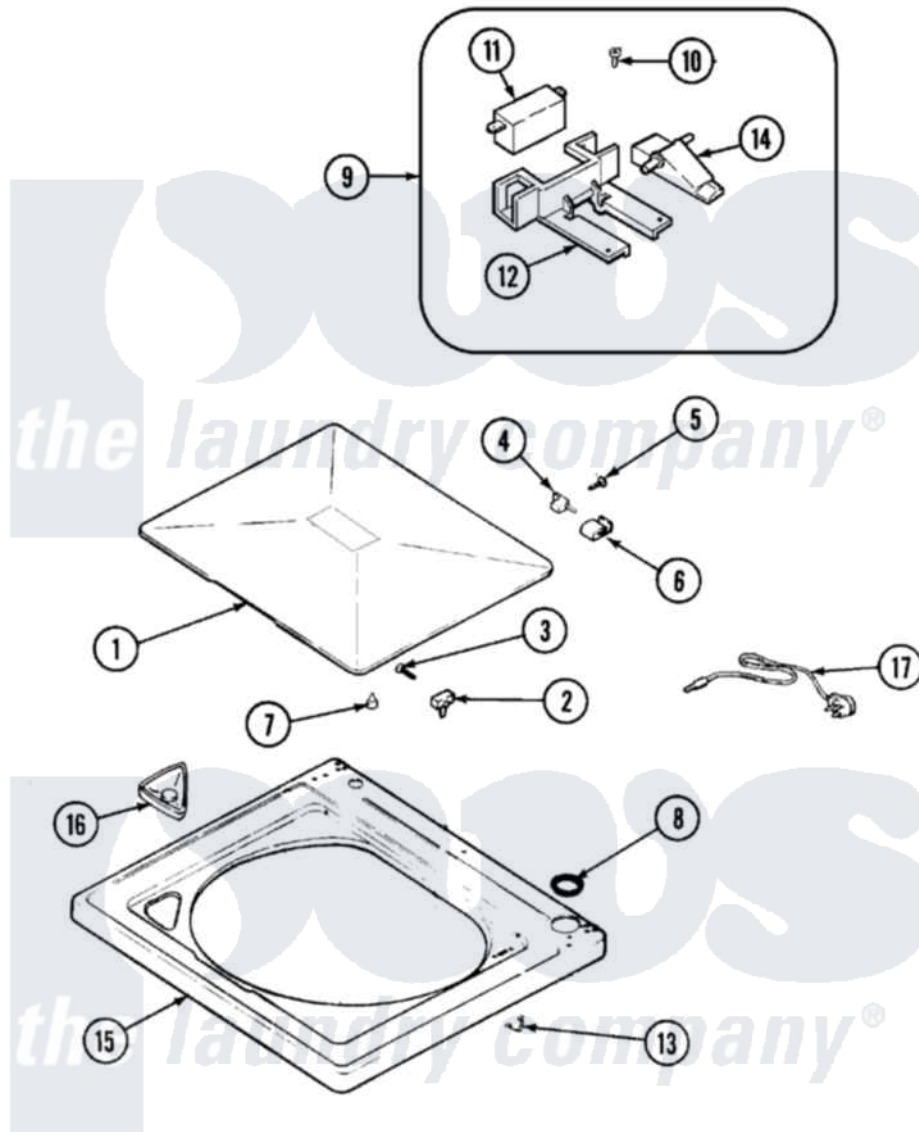

Admiral LNC6766A71 04 - TOP

Admiral [Residential Admiral LNC6766A71 Washer Parts](#) Parts Diagram 04 - TOP
 Click on the part number to view part

Item	Original Part Number	Replaced By	Status	Part Description
1	35-2026			Lid
2	43-0057			Actuator, Door Switch
3	25-7438			Screw
"	25-7436			Nylite Washer
4	35-2045			Pin, Hinge
5	25-7893			Screw
6	35-2044			Hinge, Lid
7	35-0581			Bumper, Door
8	35-2063			Bushing, Insulator
"	35-2064			Bushing, Insulating
9	21001137	12001187		Kit, Lid Switch Assembly
10	21001136	3400872		Screw, 8-18 X 3/8
11	21001148	12001187		Kit, Lid Switch Assembly
12	21001135			Housing, Lid Switch
13	25-7878			Clip
14	21001134			Lever, Lid Switch

15 [21001602](#)
16 [21001597](#)
17 [21001592](#)

Top, Cabinet
Dispenser, Bleach
Cord, Power