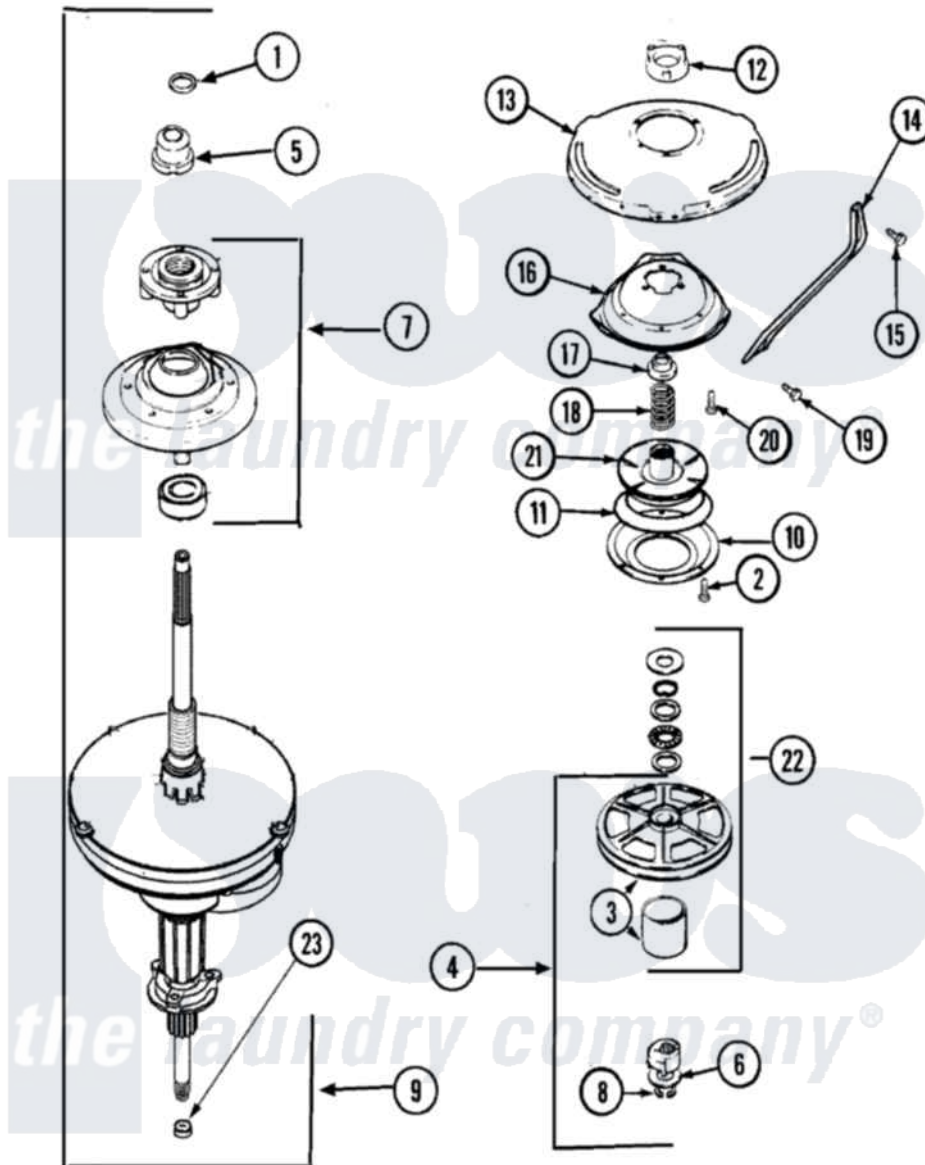

# Admiral LNC6766A71 05 - TRANSMISSION (SERIES 17)

Admiral Residential Admiral LNC6766A71 Washer Parts Parts Diagram 05 - TRANSMISSION (SERIES 17)  
 Click on the part number to view part

Item	Original Part Number	Replaced By	Status	Part Description
1	<a href="#">25-7941</a>			"O" Ring, Agr Drive Shaft
2	<a href="#">21001065</a>			Screw, No.10-24 x .50 Hxnibhd
3	12001797	<a href="#">12002213</a>		Thrust Bearing Kit
4	LA-2007	<a href="#">12002213</a>		Thrust Bearing Kit
5	21001533	<a href="#">35-5655-1</a>		Seal
6	<a href="#">35-2132</a>			Washer, 1.25ODX.530IDX.032
"	<a href="#">35-2082</a>			Washer, 1.25ODX.530IDX.062
7	21001868	<a href="#">W10219156</a>		Tub Seal
8	<a href="#">25-7854</a>			Ring, Retaining
9	21001867	<a href="#">35-6615</a>		Ht TranS S
10	35-2018	<a href="#">35-6918</a>		Stator, Brake
11	21001161	<a href="#">21002026</a>		Snubber
12	21001511	<a href="#">12001562</a>		Bearing Assembly
"	<a href="#">35-2205</a>			Bearing, Spin
13	<a href="#">21001518</a>			Support, Tub
14	<a href="#">21001532</a>			Brace, Tub

15	<a href="#">21001858</a>		Screw 5/16-18 x 1/2
16	<a href="#">21001163</a>		Housing, Suspension
17	<a href="#">35-2017</a>		Retainer, Brake Spring
18	21001647	<a href="#">21001910</a>	Spring, Brake
19	25-7930	<a href="#">21001858</a>	Screw 5/16-18 x 1/2
20	<a href="#">21001509</a>		Screw, High Performance Plastic
21	35-2948	<a href="#">35-6714</a>	Brake Roto
22	12500036	<a href="#">12002213</a>	Thrust Bearing Kit
23	35-2010	<a href="#">207843</a>	Lip Seal Repair Kit