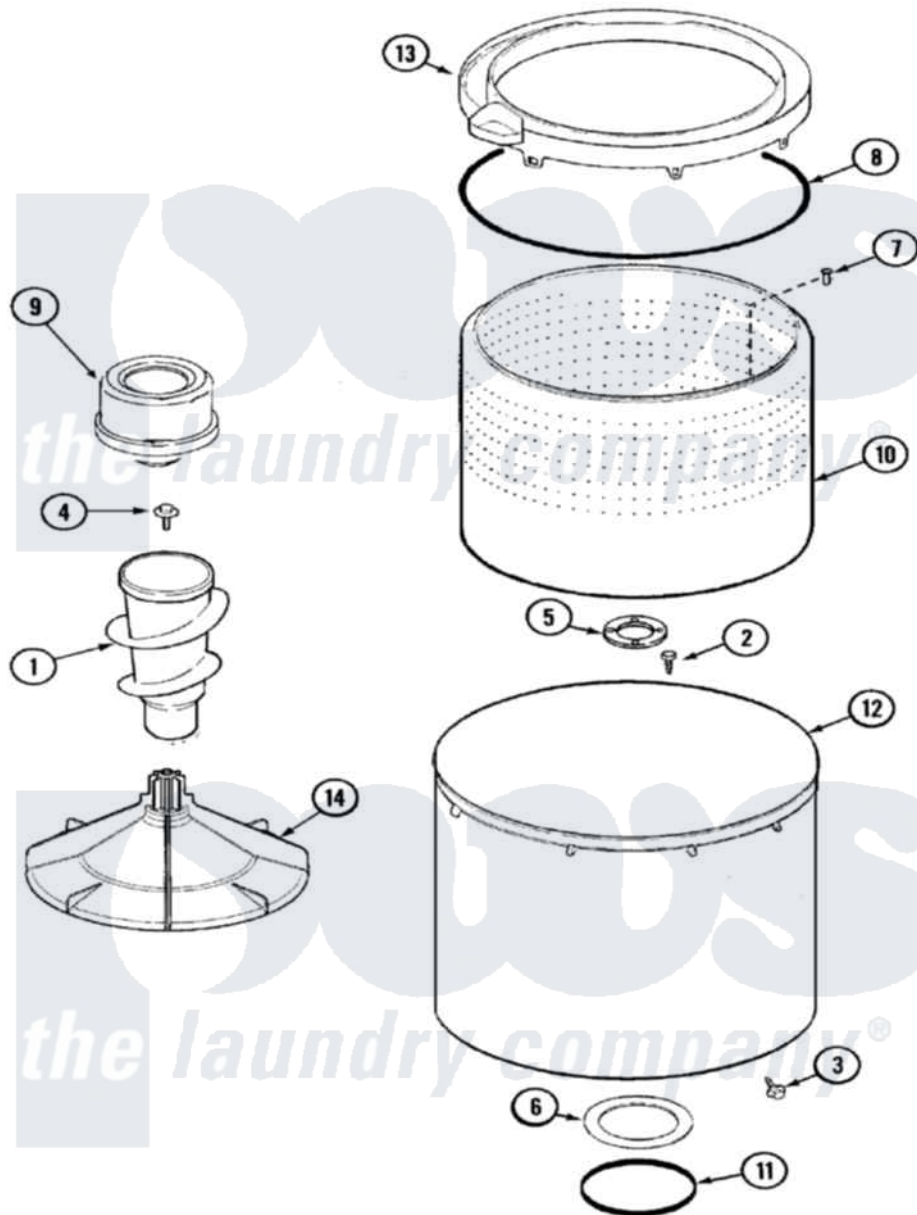

# Admiral LNC6766A71 06 - TUB

Admiral [Residential Admiral LNC6766A71 Washer Parts](#) Parts Diagram 06 - TUB  
 Click on the part number to view part

Item	Original Part Number	Replaced By	Status	Part Description
1	22003437	<a href="#">21001878</a>		Auger/Post Assembly
2	21001510	<a href="#">22002947</a>		Bolt, Tub
3	25-7953	<a href="#">22002933</a>		Screw
4	25-7948	<a href="#">W10309247</a>		Screw
5	<a href="#">35-3685</a>			Gasket, Basket To Centerpost
6	<a href="#">35-3686</a>			Gasket, Tub To Housing
7	25-7967	<a href="#">3400504</a>		Screw
8	<a href="#">35-2328</a>			Seal, Tub Top
9	<a href="#">21001905</a>			Dispenser, Fabric
10	<a href="#">21001529</a>			Basket Assembly
11	<a href="#">35-2978</a>			Seal, Tub/Housing
12	<a href="#">35-3700</a>			Tub Assembly
13	21001531		Not Available	TOP, TUB (PLASTIC)
14	<a href="#">21001530</a>			Base, Agitator