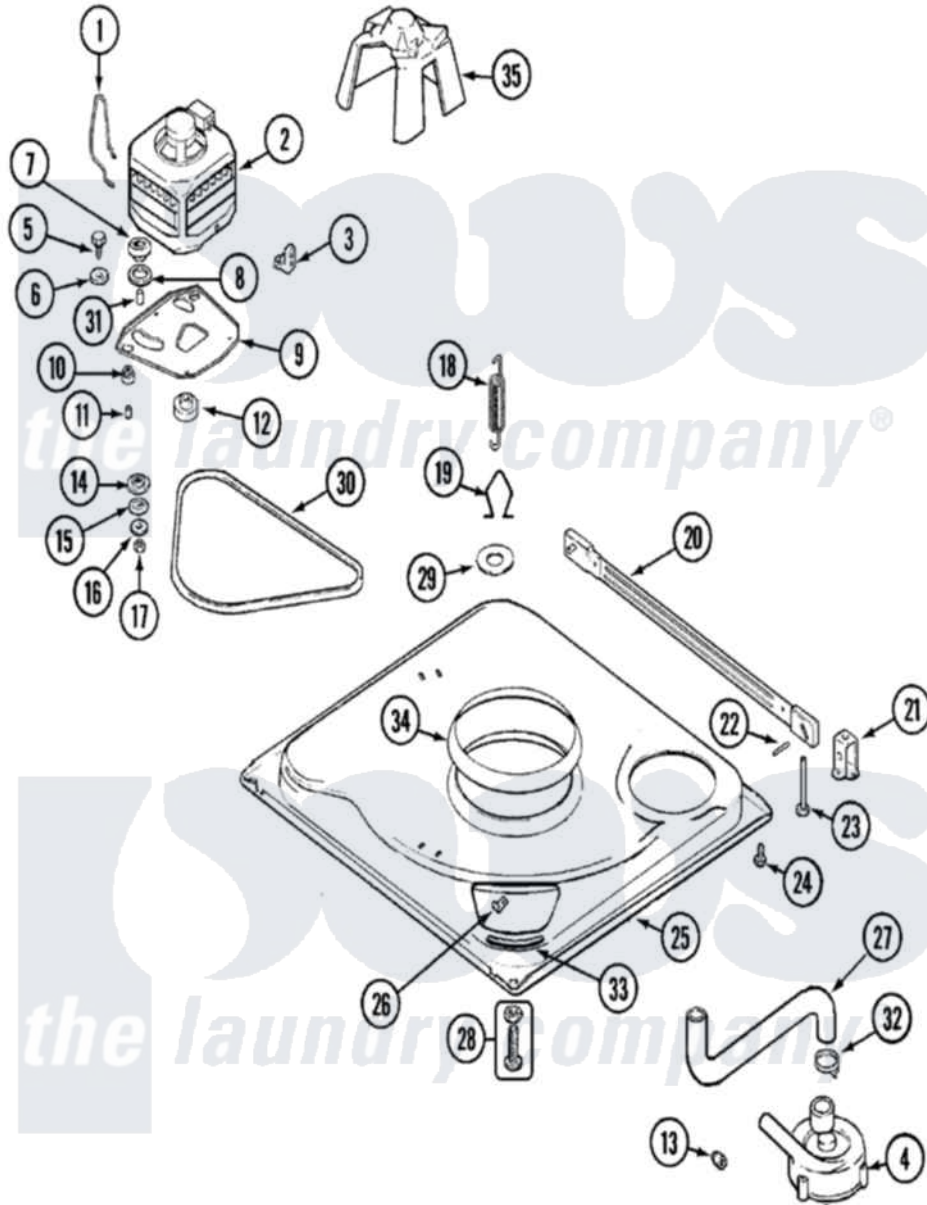

Admiral LNC6766A77 01 - BASE

Admiral [Residential Admiral LNC6766A77 Washer Parts](#) Parts Diagram 01 - BASE
 Click on the part number to view part

Item	Original Part Number	Replaced By	Status	Part Description
1	21001110	22004376		Spring, Motor Pivot
2	21001516	21001950		MoTor, 2SP 1/2hp 120V/60Hz Hi-Tor
3	21001109	21001486		Foot Slide, Isolator
4	35-2099	35-6465		Pump Assem
5	25-7833	21001977		Screw
6	25-7834			Washer, Motor/Base Screw
7	33-9946			Isolator, Motor
8	35-3570			Washer, Motor Pivot
9	21001111	21001783		Plate And Screw Assembly
10	35-3646			Isolator, Motor Plate
11	25-7831			Spacer, Mounting
12	21001506	21001950		MoTor, 2SP 1/2hp 120V/60Hz Hi-Tor
"	25-7117			Set Screw
13	35-2344			Restrictor, Flow
14	35-3571			Slide, Motor Pivot

15	33-9967		Washer, Motor Isolator
16	25-7047		Washer, Flat
17	25-7325	Y707702	Locknut
18	21001598		Spring, Suspension
19	21001166		Hook, Suspension Spring
20	35-2049	21001881	Bar, Stabilizer
21	35-2046		Bracket, Stabilizer
22	35-2052		Pin, Stabilizer
23	35-3020	22004469	Leg And Foot Self Stabalizing
24	31001041	308685	Side Trim)
25	21001169	12002701	Base Kit
26	25-7845		Speednut, Motor
27	35-3584	21001915	Hose, Tub To Pump
28	35-3507	25001119	Foot And Pad Assembly
29	Y25-7951		Washer, Suspension Hook
30	35-2279		Belt, Drive
"	35-2512	Not Available	BELT SHIELD
31	25-7830		Spacer
32	25-6068	285655	Clamp, Hose
33	35-2065		Pad, Motor Plate
34	21001161	21002026	Snubber
35	22002721		Shield, Motor