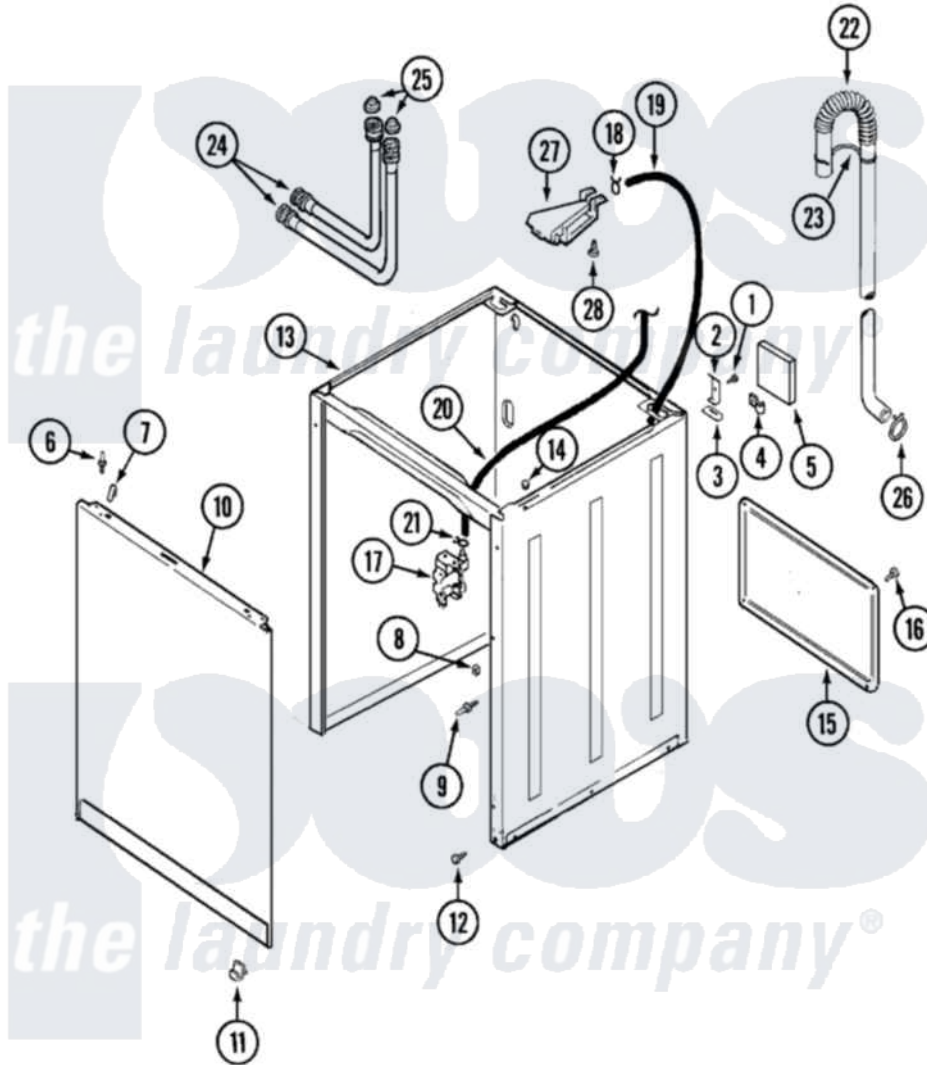

# Admiral LNC6766A77 02 - CABINET

Admiral [Residential Admiral LNC6766A77 Washer Parts](#) Parts Diagram 02 - CABINET  
 Click on the part number to view part

Item	Original Part Number	Replaced By	Status	Part Description
1	<a href="#">25-7893</a>			Screw
2	<a href="#">35-2846</a>			Hinge, Cabinet Top
"	<a href="#">21001281</a>			Damper, Sound Pad
3	<a href="#">35-4128</a>			Pad, Hinge
4	25-7027	<a href="#">16515</a>		Clip
5	35-0706		Not Available	PAD, FOAM
6	<a href="#">53-0643</a>			Pin, Locator
7	<a href="#">25-7220</a>			Clip, Cabinet Top
8	25-0224	<a href="#">3400029</a>		Nut, Adapter Plate
9	<a href="#">53-0200</a>			Sleeve, Locator Pin
"	<a href="#">53-0643</a>			Pin, Locator
10	<a href="#">35-2084-24</a>			Panel, Front
11	<a href="#">53-0120</a>			Clip, Front Panel
"	25-7732	<a href="#">681414</a>		Screw, 10AB X 1/2
12	<a href="#">35-4129</a>			Bumper, Cabinet
13	35-2106-24	<a href="#">12001802</a>		Kit, Cabinet/Rear Shield

"	<a href="#">12001802</a>		Kit, Cabinet/Rear Shield
14	<a href="#">33-2653</a>		Bumper, Cabinet
15	35-2108	<a href="#">21001871</a>	Cabinet
16	25-7732	<a href="#">681414</a>	Screw, 10AB X 1/2
17	21001396	<a href="#">35-2374N</a>	Valve, Water
18	25-7867	<a href="#">596669</a>	Clamp, Manifold
19	35-2378	<a href="#">12002749</a>	Hose, Flume Kit
20	21001060	<a href="#">21001748</a>	Hose, Pressure Switch
21	25-7796	<a href="#">596669</a>	Clamp, Manifold
22	21001513	<a href="#">21001872</a>	Hose, Drain
"	21001512	<a href="#">21001872</a>	Hose, Drain
23	33-9537	<a href="#">22003814</a>	Retainer, Drain Hose
24	<a href="#">35-3401</a>		Inlet Hose Assembly
"	<a href="#">35-3400</a>		Inlet Hose Assembly
25	<a href="#">33-4264N</a>		Strainer And Washer Kit
26	25-7080	<a href="#">285655</a>	Clamp, Hose
27	35-2051	<a href="#">21001760</a>	Flume Assembly / Water Diverter
28	25-3092	<a href="#">90767</a>	Screw, 8A X 3/8 HeX Washer Head Tapping