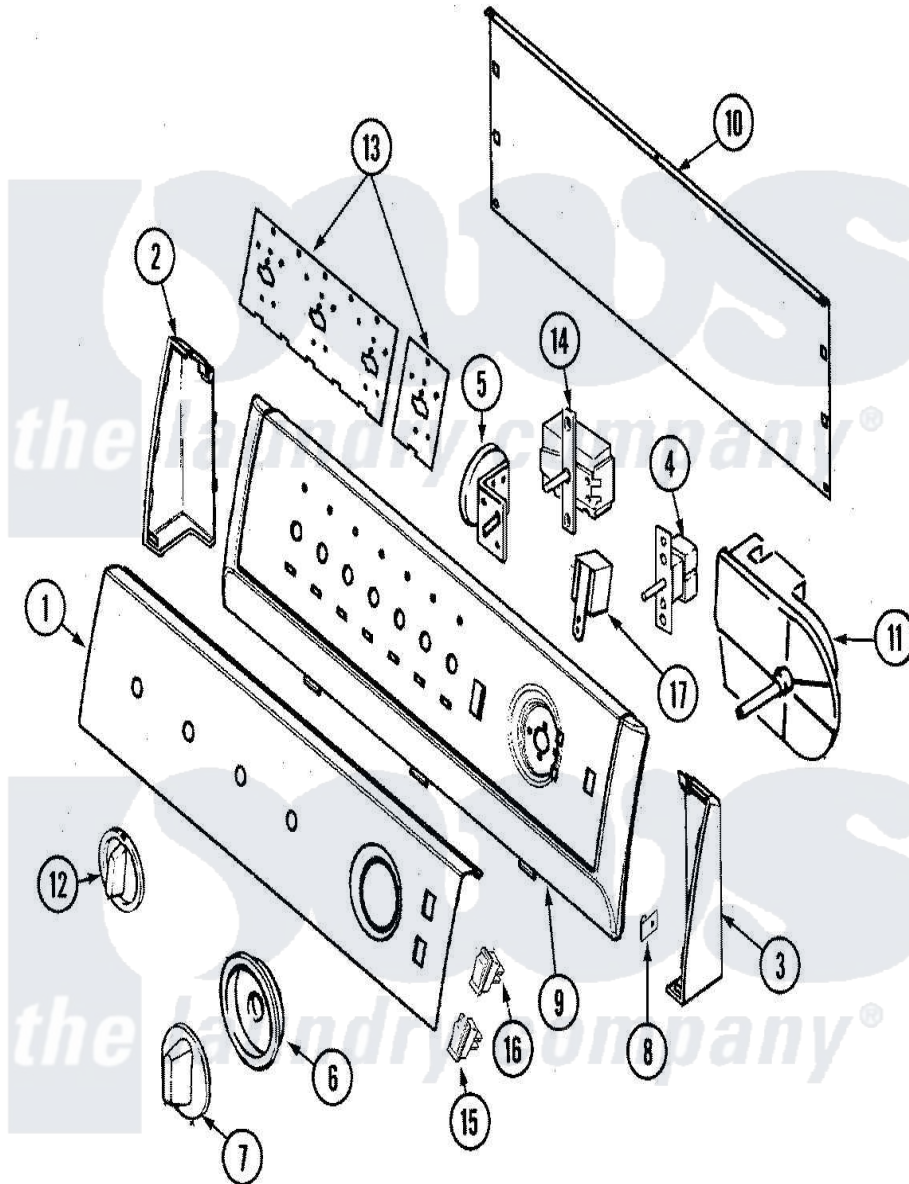

Admiral LNC6766A77 03 - CONTROL PANEL

Admiral [Residential Admiral LNC6766A77 Washer Parts](#) Parts Diagram 03 - CONTROL PANEL
 Click on the part number to view part

Item	Original Part Number	Replaced By	Status	Part Description
1	21001738			Panel, Control
2	21001557	21001769		Endcap, Panel
"	25-3092	90767		Screw, 8A X 3/8 HeX Washer Head Tapping
3	21001564	21001768		Endcap, Panel
"	25-3092	90767		Screw, 8A X 3/8 HeX Washer Head Tapping
4	25-3092	90767		Screw, 8A X 3/8 HeX Washer Head Tapping
"	21001226			Switch, Water Temp. 4 Position
5	21001554			Switch, Water Level
"	25-3092	90767		Screw, 8A X 3/8 HeX Washer Head Tapping
6	21001563			Skirt
7	21001559	21001770		Knob, Timer
8	25-7851			Speedclip, End Cap To Top
9	21001560	21001767		Frame

10	21001527		Shield, Rear
"	25-3092	90767	Screw, 8A X 3/8 HeX Washer Head Tapping
11	21001595		Timer
"	25-3092	90767	Screw, 8A X 3/8 HeX Washer Head Tapping
12	21001556	21001772	Knob, Selector
13	21001517		Shield, Control
"	21001603		Shield, Control
"	53-2504	31001193	Pad, Shield
"	31001193		Pad, Shield
14	21001227	21001673	Switch, Speed 4 Pos Rotary
15	21001715	74008765	Switch, Rocker
16	21001483		Switch, Rocker
17	31001397		Buzzer
18	21001579		Manual, Use And Care