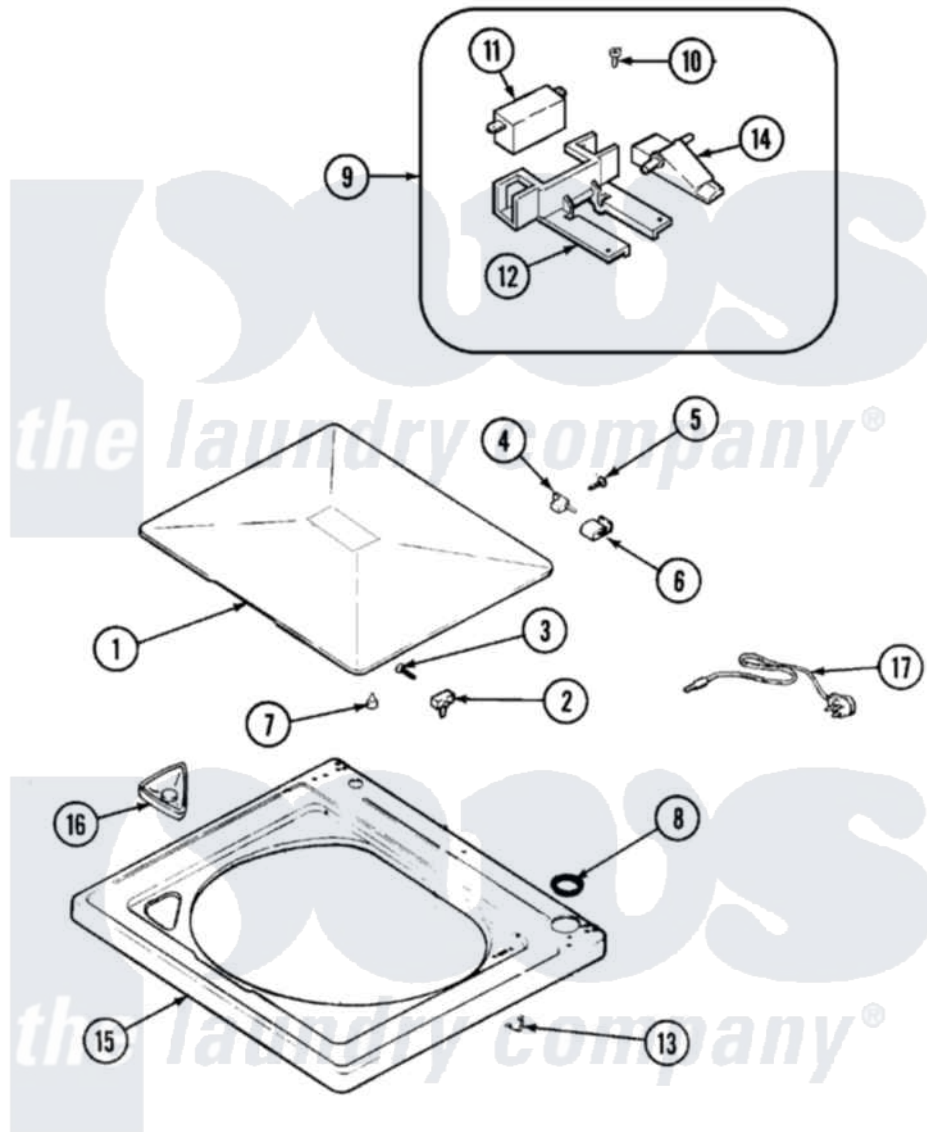

# Admiral LNC6766A77 04 - TOP

Admiral [Residential Admiral LNC6766A77 Washer Parts](#) Parts Diagram 04 - TOP  
 Click on the part number to view part

Item	Original Part Number	Replaced By	Status	Part Description
1	35-2026-24		Not Available	LID (ALM)
2	<a href="#">43-0057</a>			Actuator, Door Switch
3	<a href="#">25-7438</a>			Screw
"	<a href="#">25-7436</a>			Nylite Washer
4	<a href="#">35-2045</a>			Pin, Hinge
5	<a href="#">25-7893</a>			Screw
6	<a href="#">35-2044</a>			Hinge, Lid
7	<a href="#">35-0581</a>			Bumper, Door
8	<a href="#">35-2063</a>			Bushing, Insulator
"	<a href="#">35-2064</a>			Bushing, Insulating
9	21001137	<a href="#">12001187</a>		Kit, Lid Switch Assembly
10	21001136	<a href="#">3400872</a>		Screw, 8-18 X 3/8
11	21001148	<a href="#">12001187</a>		Kit, Lid Switch Assembly
12	<a href="#">21001135</a>			Housing, Lid Switch
13	<a href="#">25-7878</a>			Clip
14	<a href="#">21001134</a>			Lever, Lid Switch

15 [21001763](#)  
16 [21001597](#)  
17 [21001592](#)

Top, Cabinet  
Dispenser, Bleach  
Cord, Power