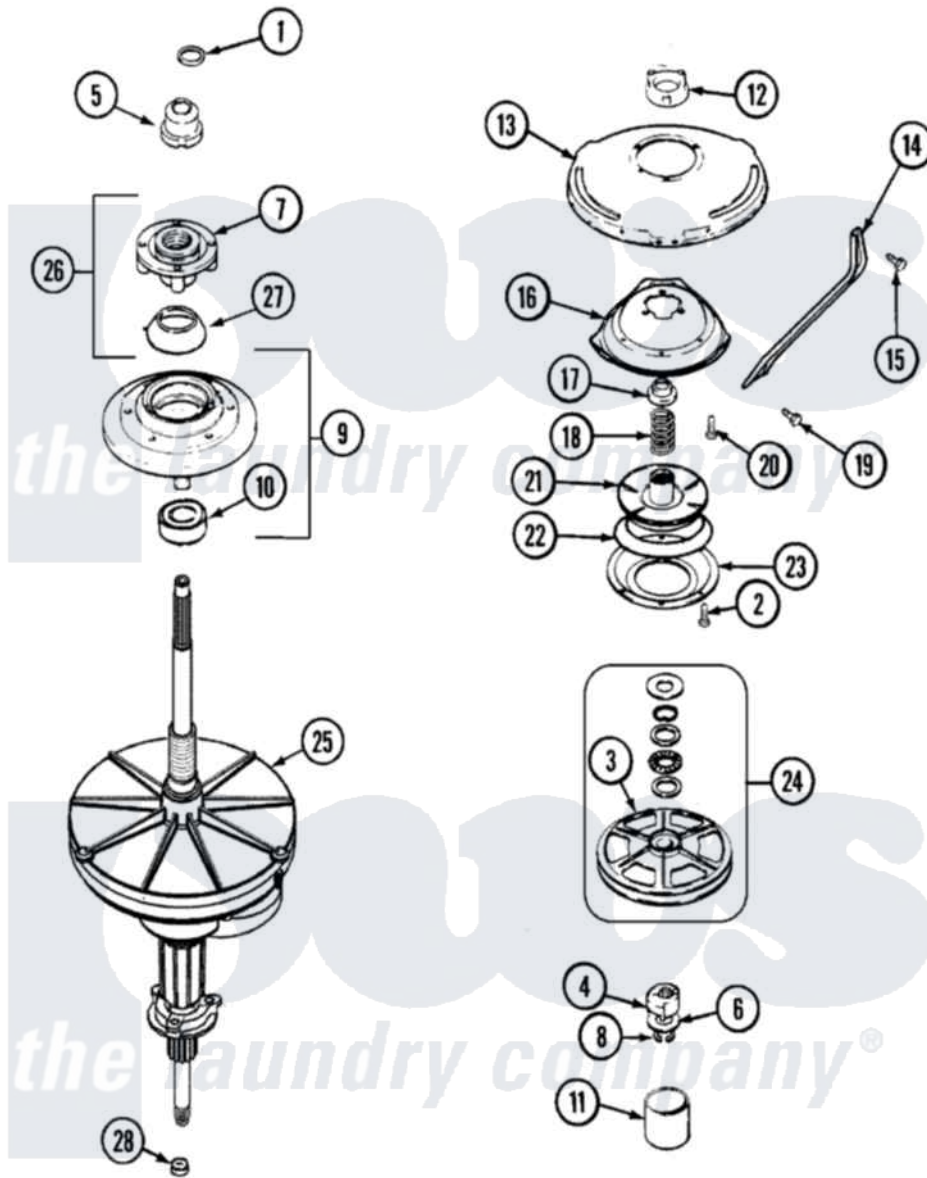

Admiral LNC6766A77 05 - TRANSMISSION

Admiral Residential Admiral LNC6766A77 Washer Parts Parts Diagram 05 - TRANSMISSION
 Click on the part number to view part

Item	Original Part Number	Replaced By	Status	Part Description
1	25-7941			"O" Ring, Agr Drive Shaft
2	21001065			Screw, No.10-24 x .50 Hxnibhd
3	12001797	12002213		Thrust Bearing Kit
4	LA-2007	12002213		Thrust Bearing Kit
5	21001533	35-5655-1		Seal
6	35-2132			Washer, 1.25ODX.530IDX.032
"	35-2082			Washer, 1.25ODX.530IDX.062
7	21001515	12001598		Tub Seal Assembly--W
8	25-7854			Ring, Retaining
9	21001508	12001561		Bearing And Seal Housing Assembly
10	35-2205			Bearing, Spin
11	W10124350		Not Available	NOT REQUIRED PART OR SEE NOTE KITTED WITH PULLEY ITEM No.3
12	35-2205			Bearing, Spin
"	21001511	12001562		Bearing Assembly

13	21001518		Support, Tub
14	21001532		Brace, Tub
15	25-7895	21001858	Screw 5/16-18 x 1/2
16	21001163		Housing, Suspension
17	35-2017		Retainer, Brake Spring
18	31001285	21001910	Spring, Brake
19	25-7930	21001858	Screw 5/16-18 x 1/2
20	21001509		Screw, High Performance Plastic
21	35-2948	35-6714	Brake Roto
22	21001161	21002026	Snubber
23	35-2018	35-6918	Stator, Brake
24	12500036	12002213	Thrust Bearing Kit
25	21001536	35-6615	Ht TranS S
26	12001598		Tub Seal Assembly--W