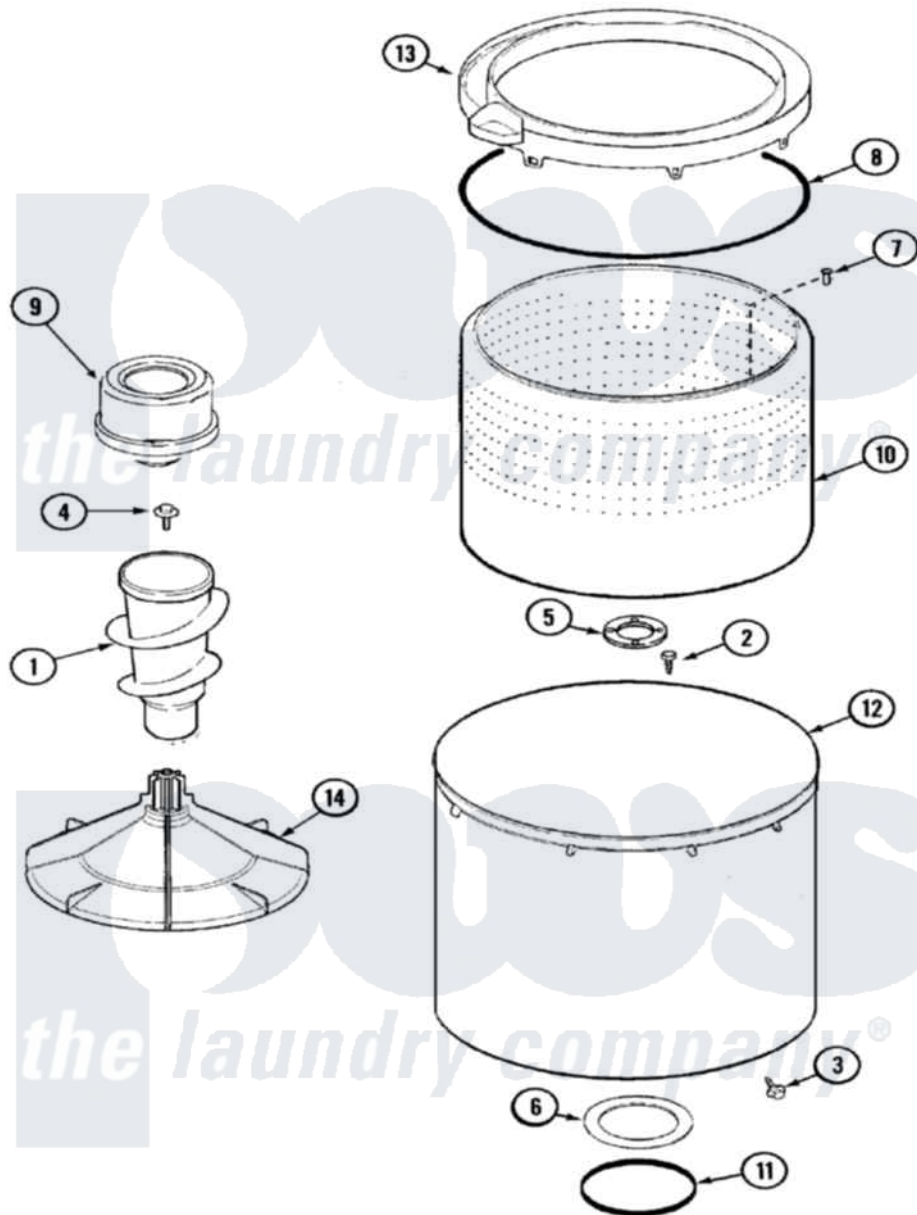

# Admiral LNC6766A77 06 - TUB

Admiral [Residential Admiral LNC6766A77 Washer Parts](#) Parts Diagram 06 - TUB  
 Click on the part number to view part

Item	Original Part Number	Replaced By	Status	Part Description
1	22003437	<a href="#">21001878</a>		Auger/Post Assembly
2	21001510	<a href="#">22002947</a>		Bolt, Tub
3	25-7953	<a href="#">22002933</a>		Screw
4	25-7948	<a href="#">W10309247</a>		Screw
5	<a href="#">35-3685</a>			Gasket, Basket To Centerpost
6	<a href="#">35-3686</a>			Gasket, Tub To Housing
7	25-7967	<a href="#">3400504</a>		Screw
8	<a href="#">35-2328</a>			Seal, Tub Top
9	<a href="#">21001905</a>			Dispenser, Fabric
10	<a href="#">21001529</a>			Basket Assembly
11	<a href="#">35-2978</a>			Seal, Tub/Housing
12	<a href="#">35-3700</a>			Tub Assembly
13	21001531		Not Available	TOP, TUB (PLASTIC)
14	<a href="#">21001530</a>			Base, Agitator